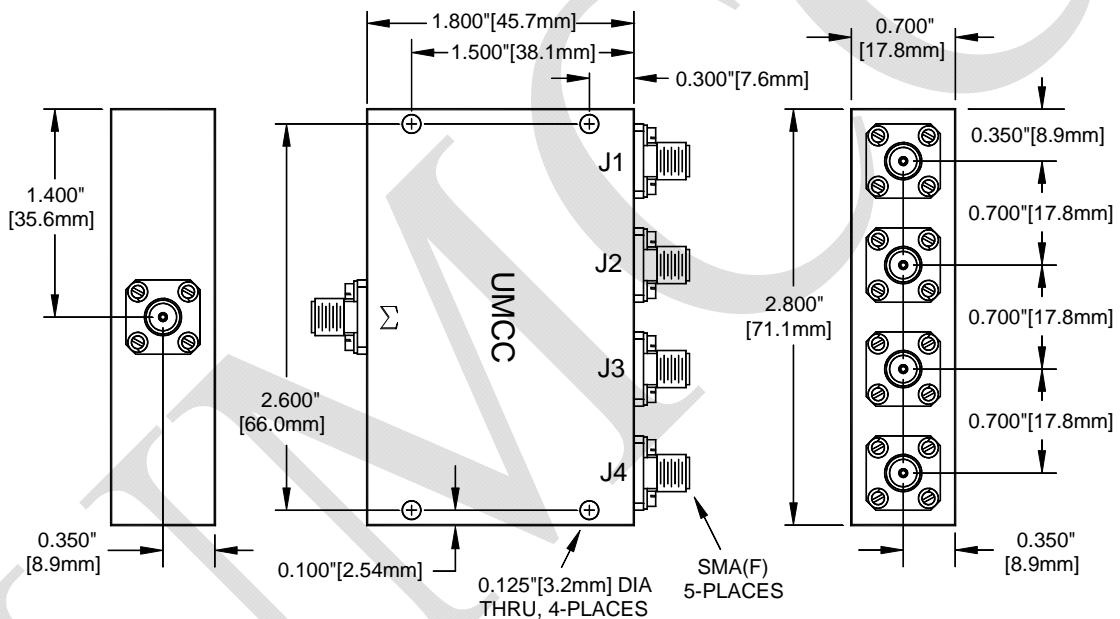

Outline Drawing (4-Way Divider)

Models
PD-0100-4S
PD-0500-4S
PD-1000-4S

Weight	Tolerances
3.1 oz [87.9 g]	± 0.015" [± 0.38mm]