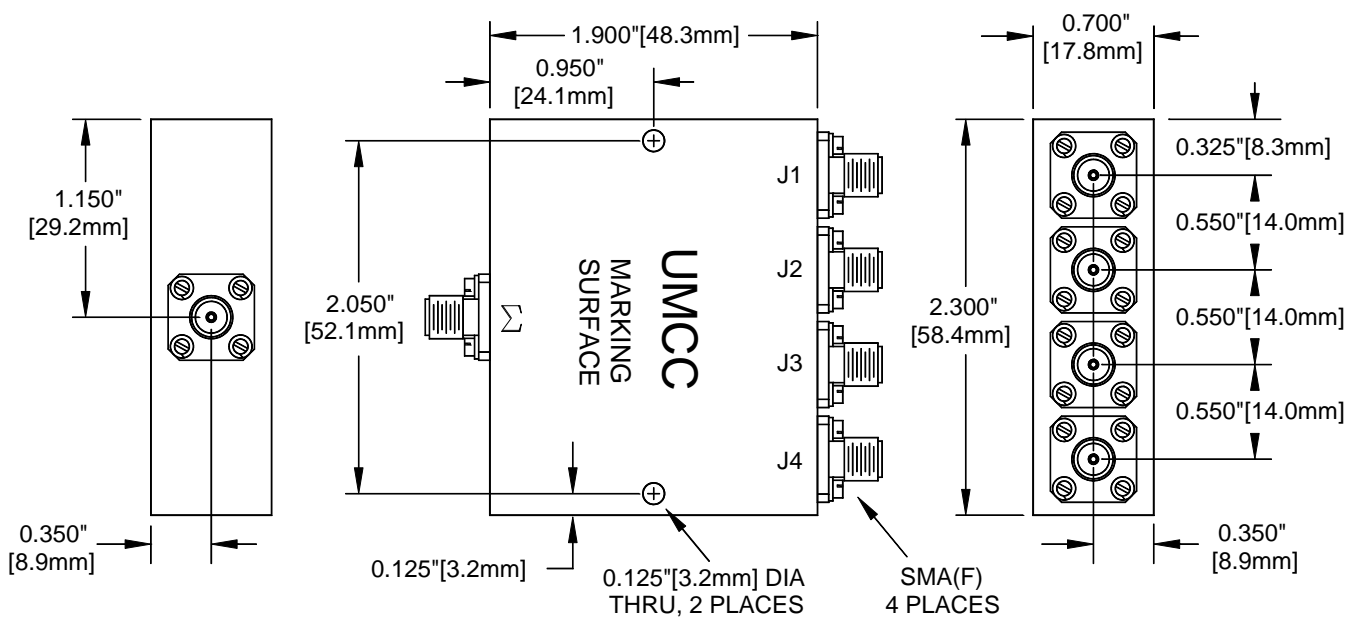

## Outline Drawing (4-Way Divider)

Model
PS-3000-4S

Tolerances:  $\pm 0.015$ " [0.38mm]

Weight
2.9 oz [ 82.6 g]