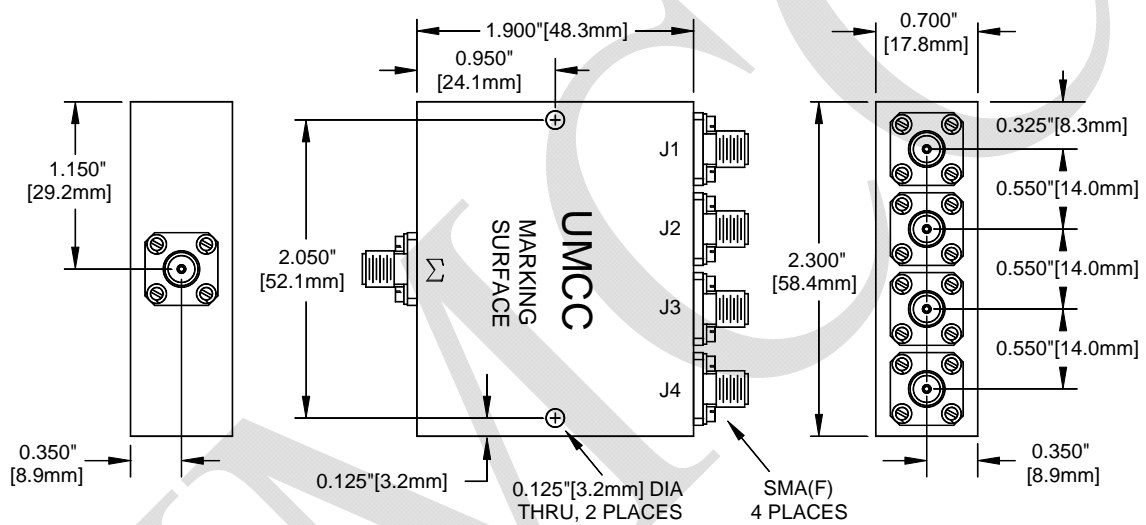

**Outline Drawing (4-Way Divider)**

| Model      |
|------------|
| PS-3000-4S |

| Weight            | Tolerances            |
|-------------------|-----------------------|
| 2.7 oz [ 76.5 g ] | ± 0.015" [ ± 0.38mm ] |