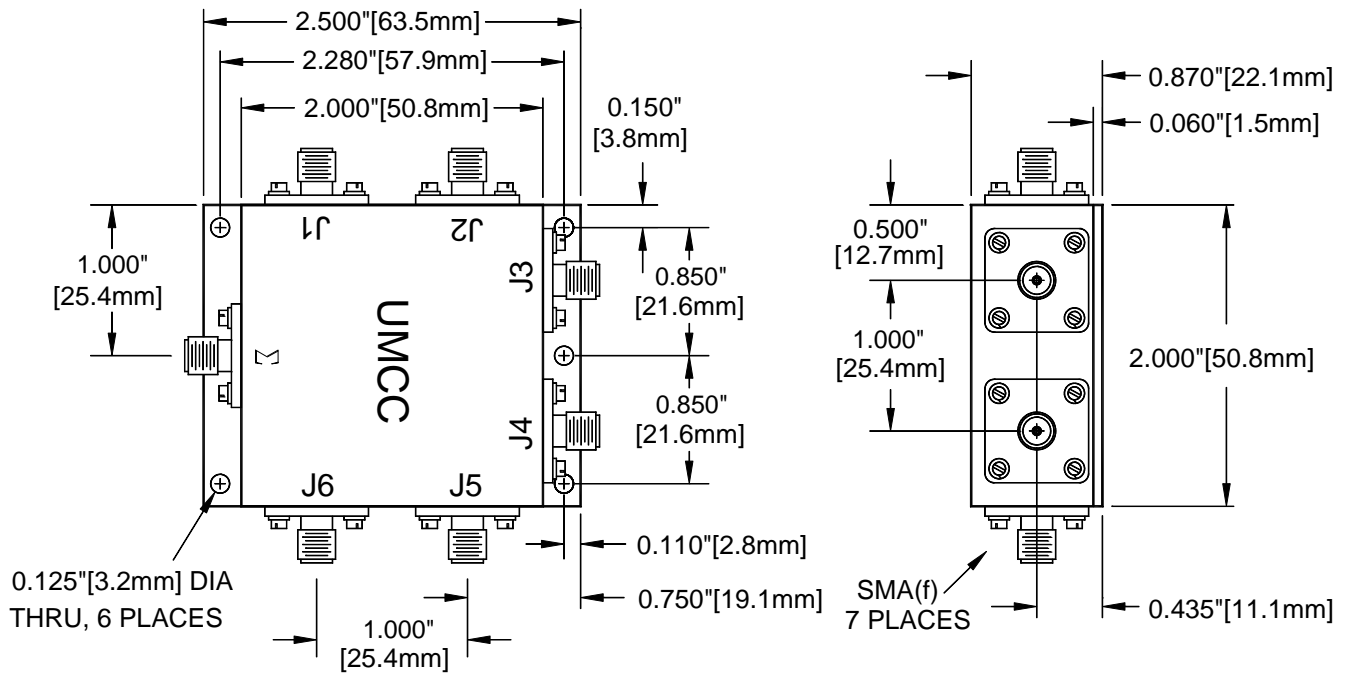

Universal Microwave Components Corp.

[Outline Drawing](#) [\(6-Way Divider\)](#)

Models
PS-1000-6S

(Tolerances: $\pm 0.015"$ [0.38mm] \leftrightarrow Weight = 4.2oz [119g])