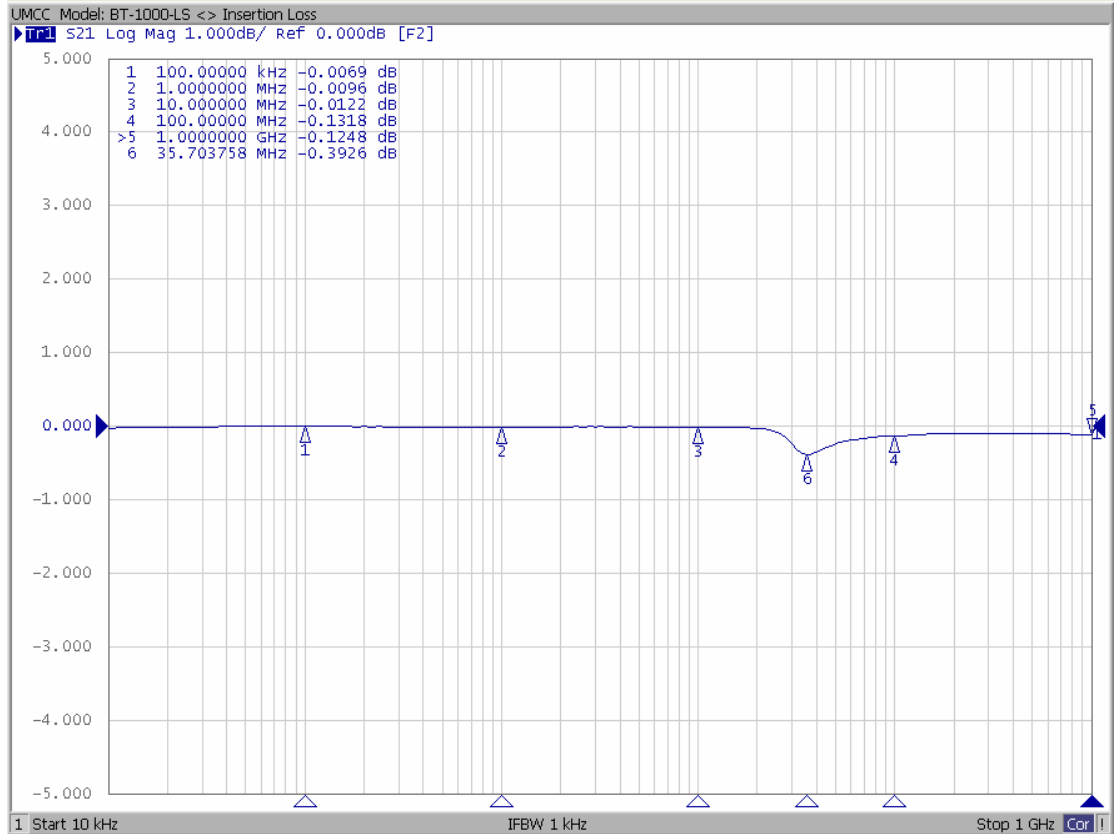

Model: BT-1000-LS

-Insertion Loss

-VSWR