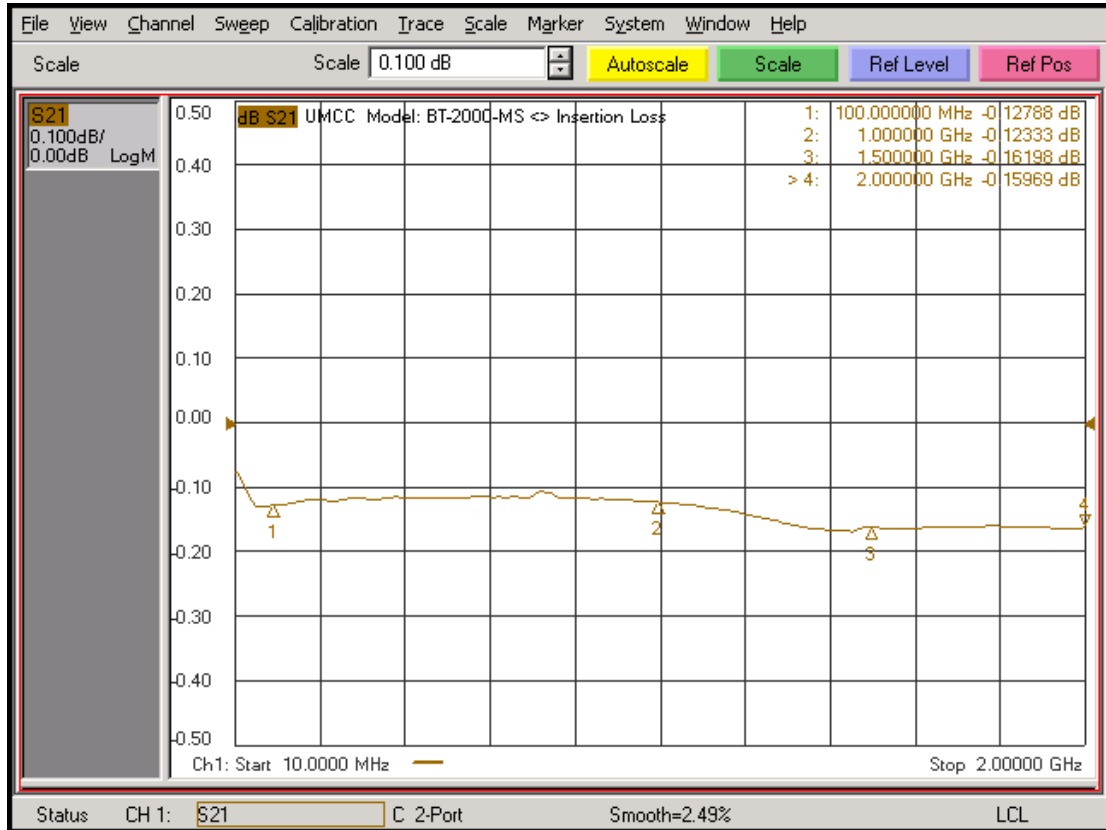

Model: BT-2000-MS

-Insertion Loss

-VSWR