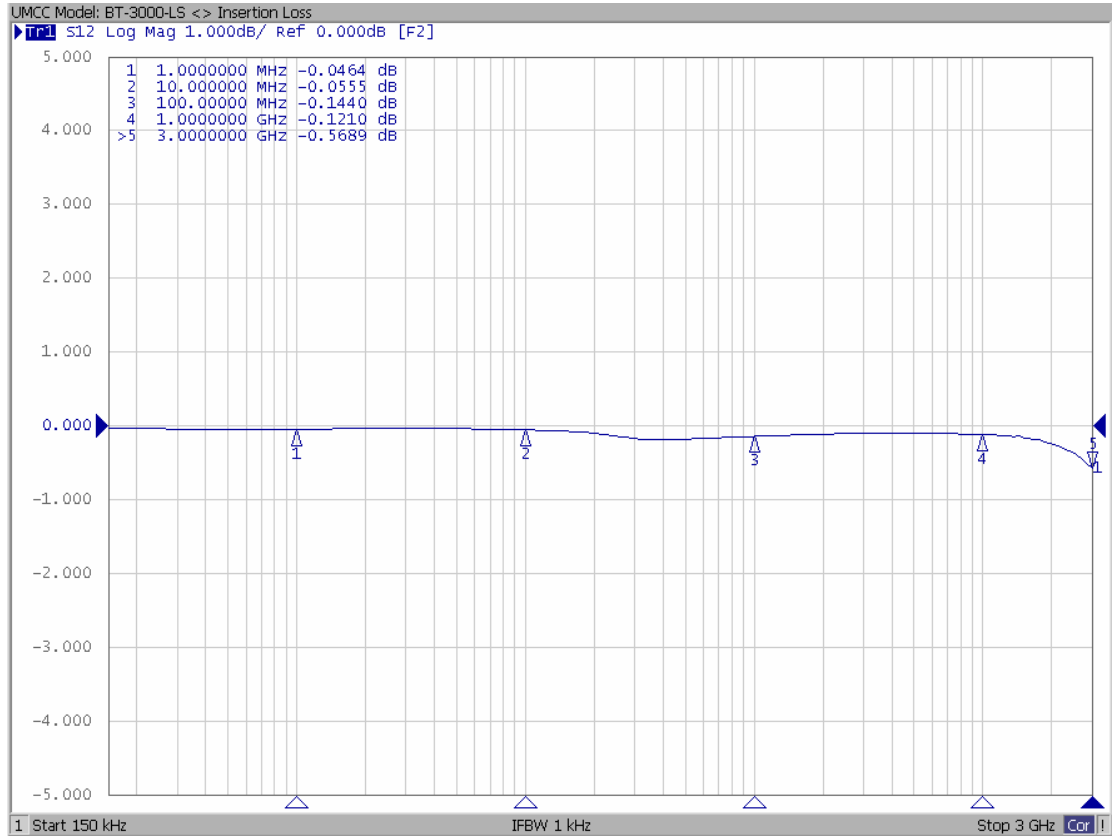

Model: BT-3000-LS

-Insertion Loss

-VSWR