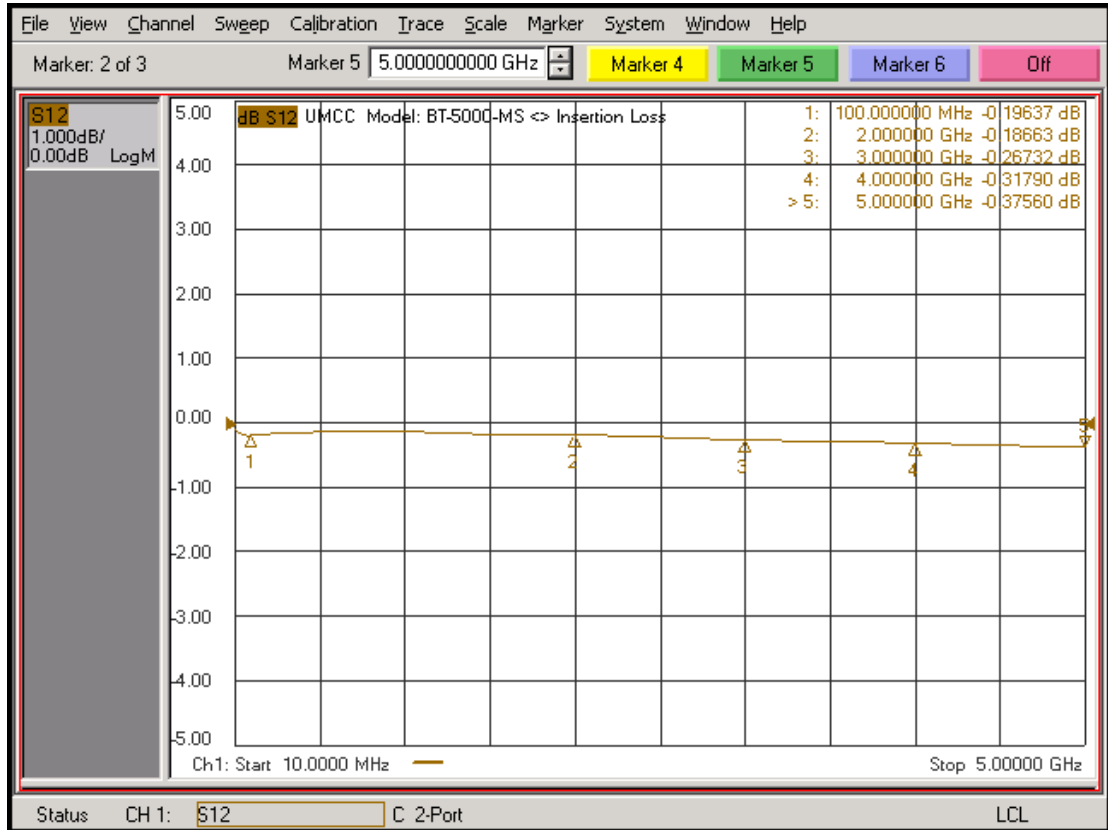

Model: BT-5000-MS

-Insertion Loss

-VSWR