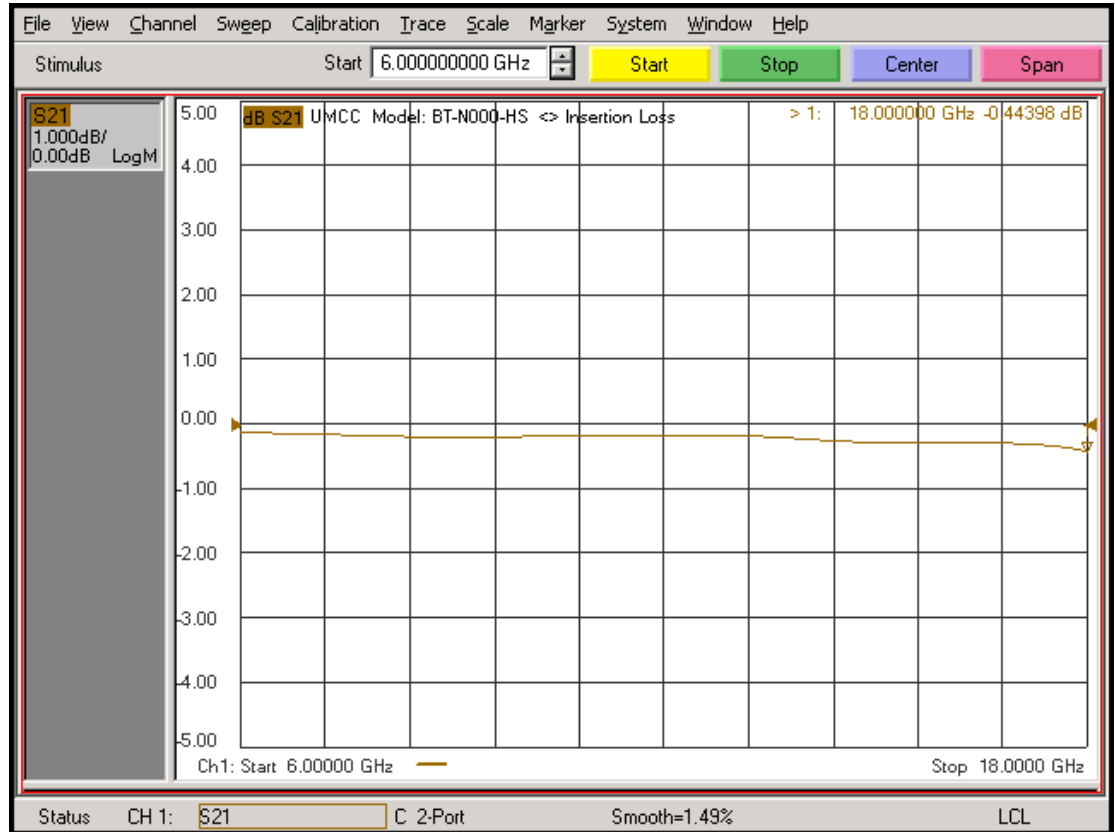

Model: BT-N000-HS

-Insertion Loss

-VSWR