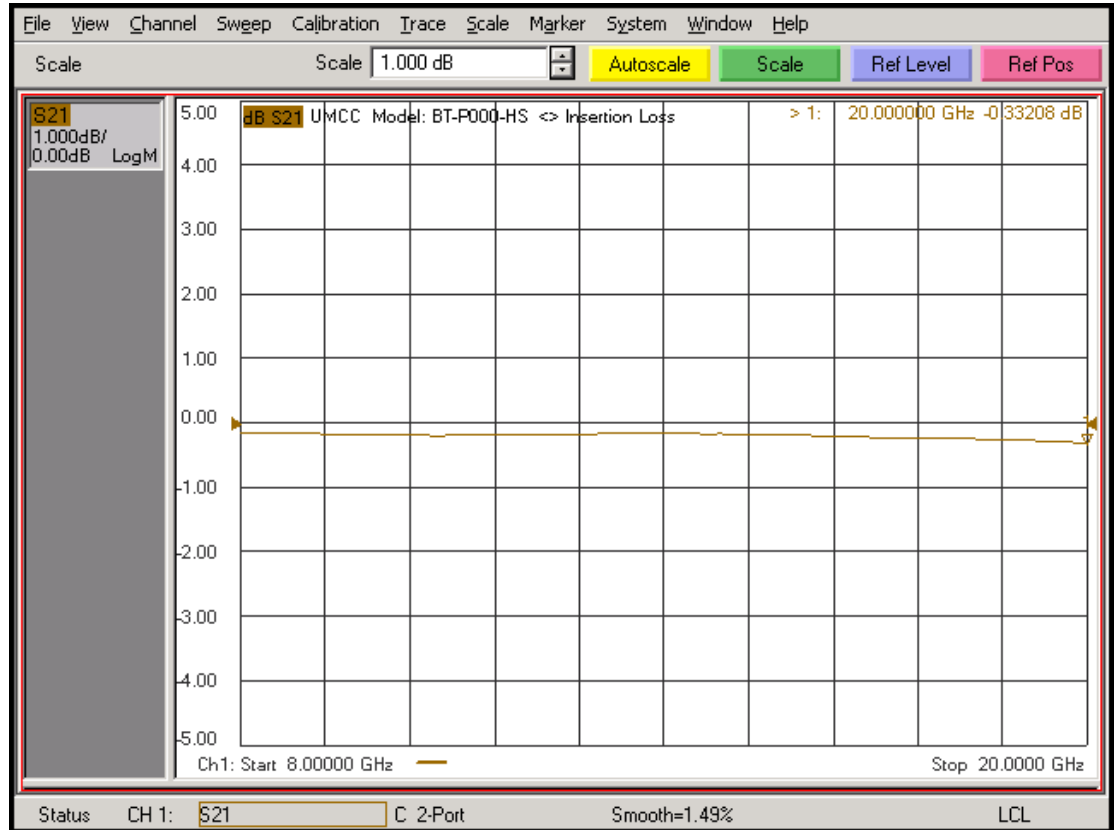

Model: BT-P000-HS

-Insertion Loss

-VSWR