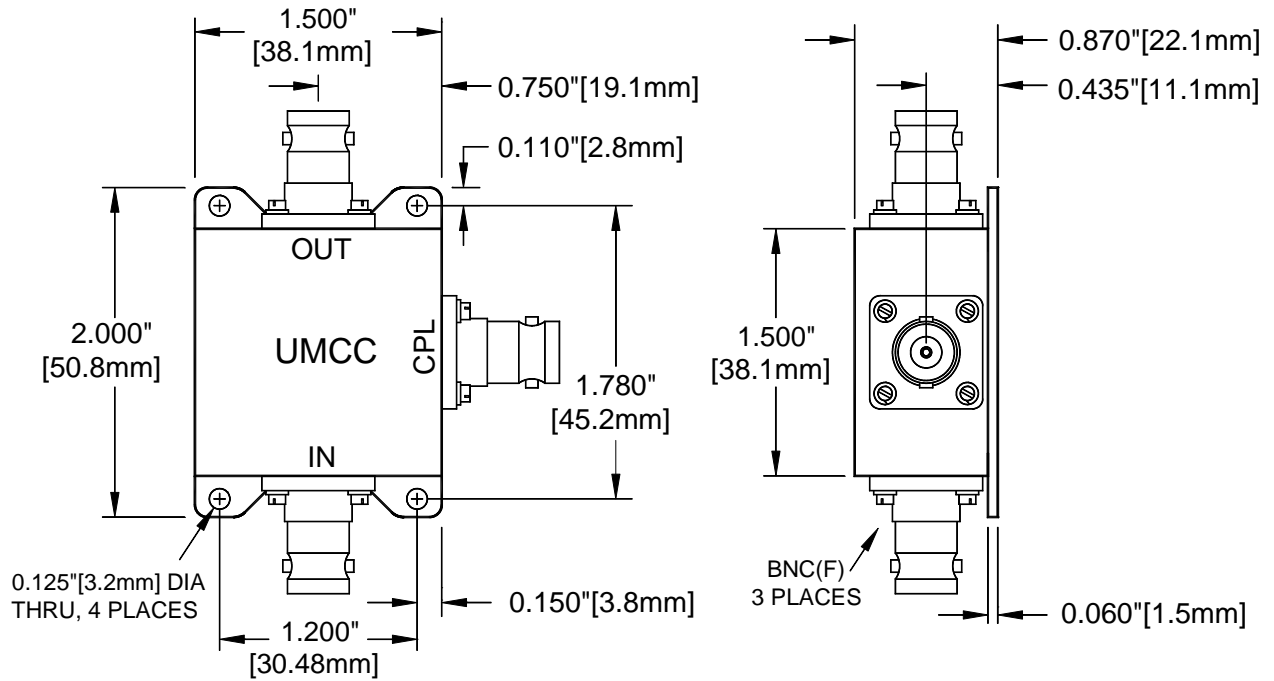

Universal Microwave Components Corp.

Outline Drawing (Directional Coupler)

Weight
2.80 oz [79.4 g]