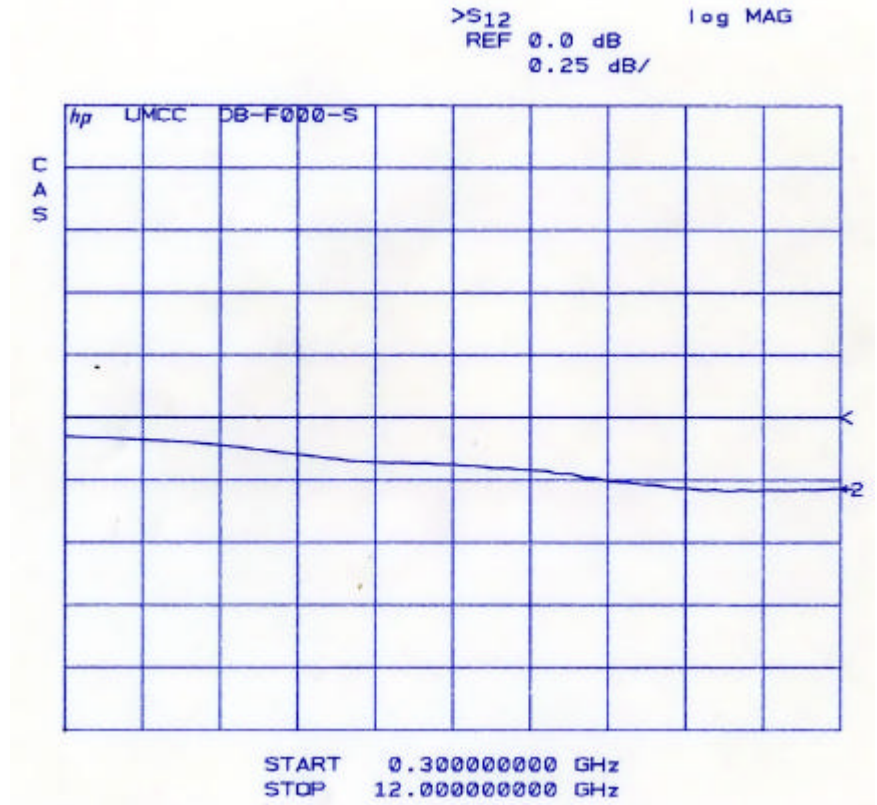

Model: DB-F000-S

-Insertion Loss

-VSWR