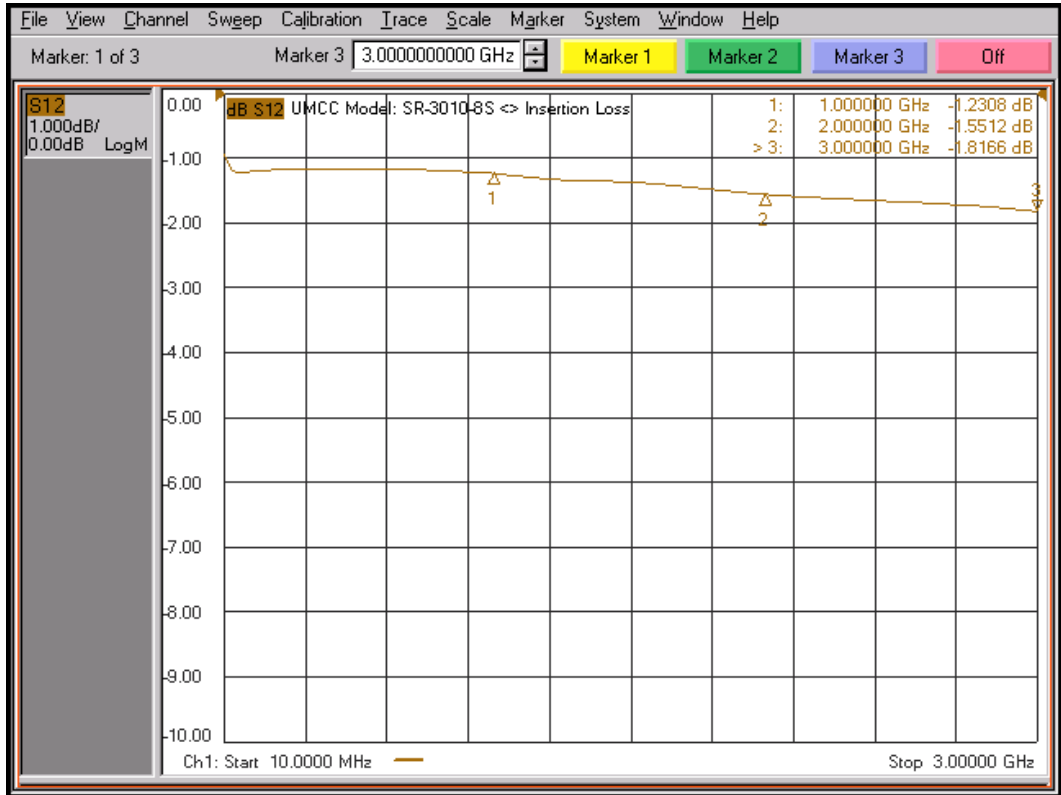

**-Insertion Loss**

**-VSWR**

Model: SR-3010-8S

-Isolation