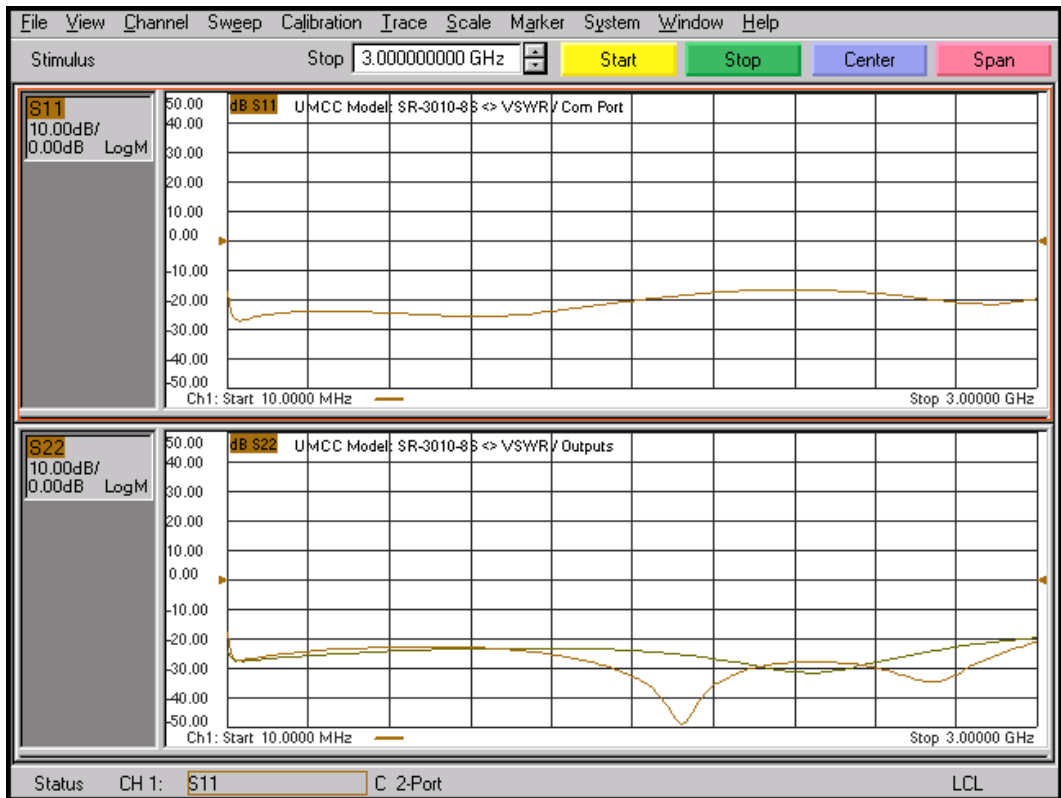

**-Insertion Loss**

**-VSWR**

Model: SR-3010-8S

-Isolation