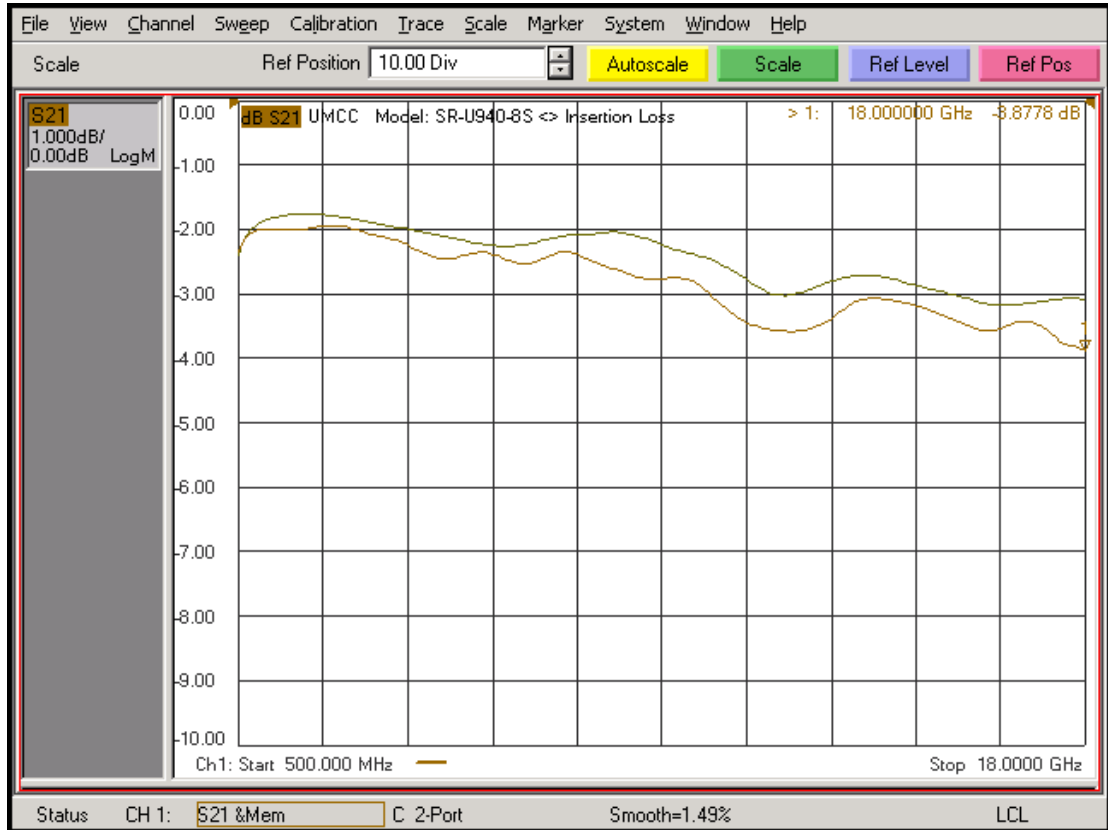

Model: SR-U040-8S

-Insertion Loss

-VSWR

Model: SR-U040-8S

-Isolation