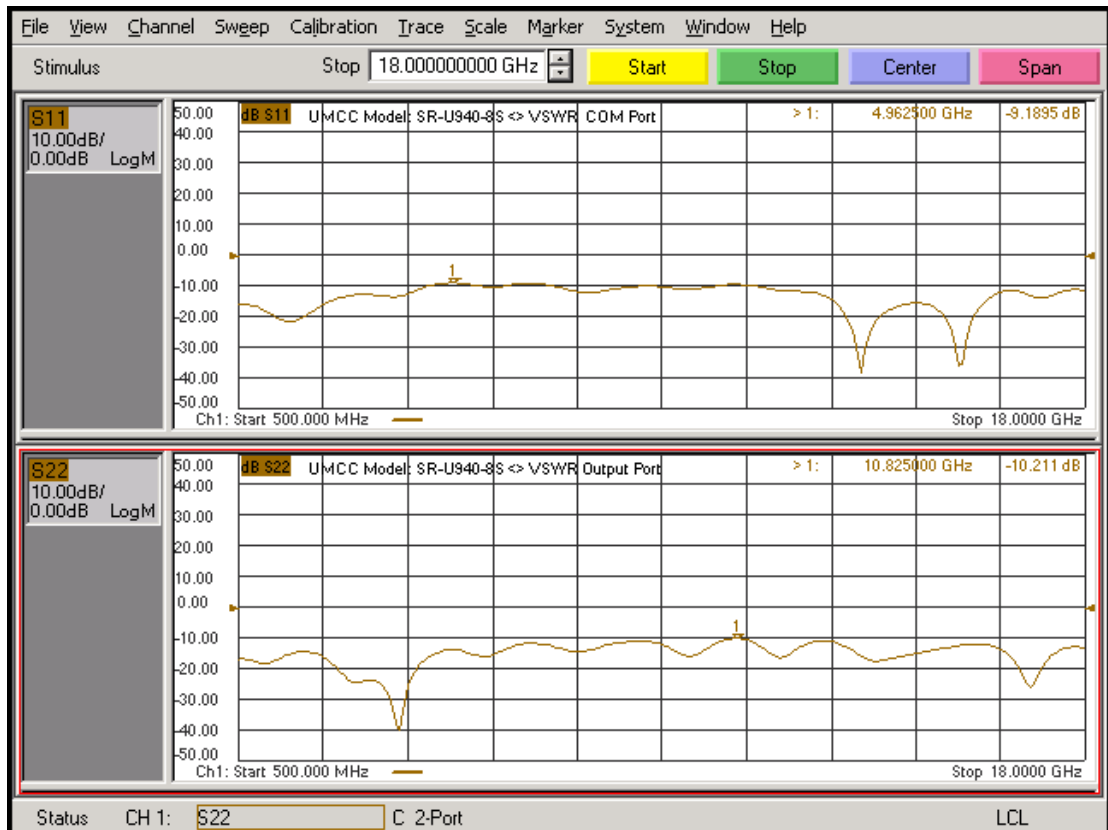

Model: SR-U040-8S

-Insertion Loss

-VSWR

Model: SR-U040-8S

-Isolation