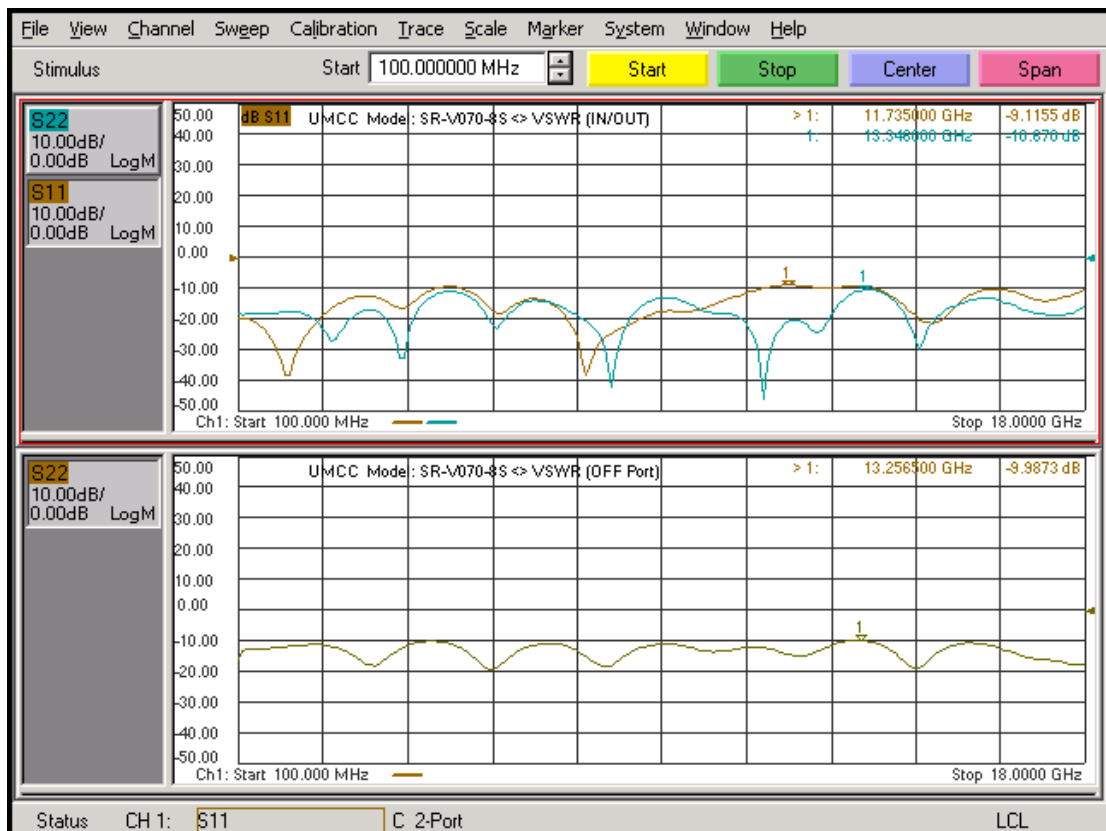

-Insertion Loss

-VSWR

Model: SR-V070-8S

-Isolation