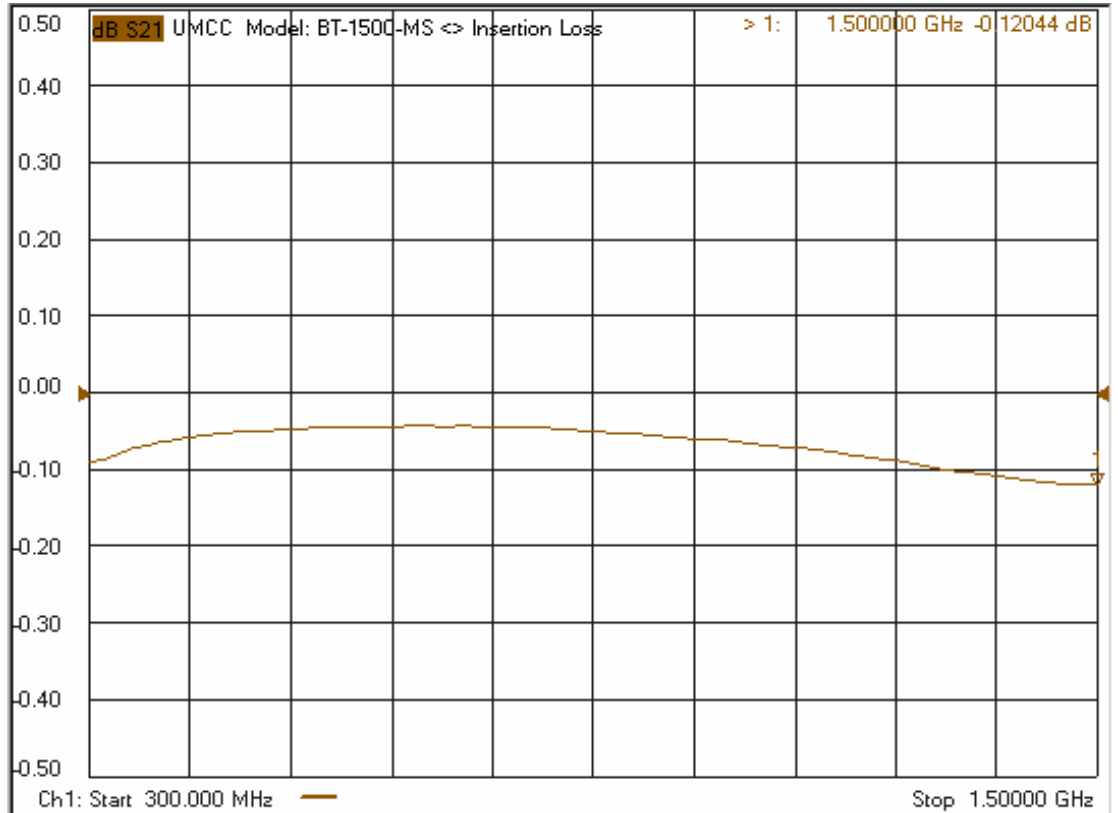

Model: BT-1500-MS

-Insertion Loss

-Return Loss