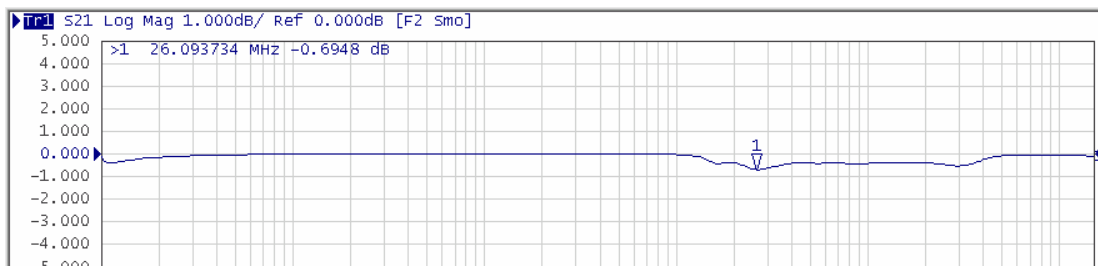

Model: BT-1510-XX

- Insertion Loss  
RF to RF+DC

- Return Loss  
RF Port

- Return Loss  
RF+DC Port

- Isolation  
RF-Line to  
Bias Port

Model: BT-1510-XX

Square-Pulse Frequency Response  
{ RF to RF+DC }