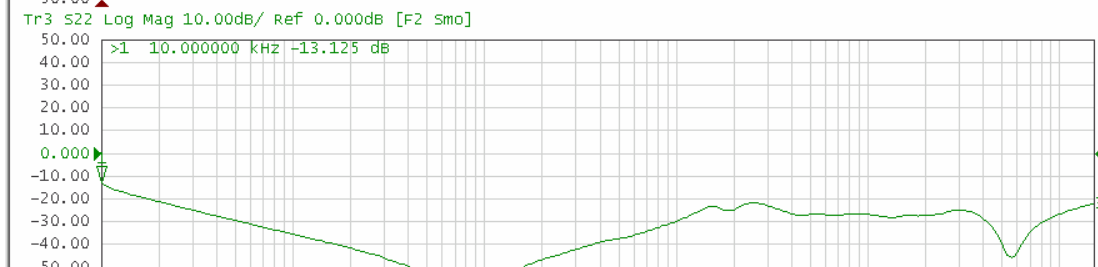

Model: BT-1510-XX

- Insertion Loss  
RF to RF+DC

- Return Loss  
RF Port

- Return Loss  
RF+DC Port

- Isolation  
RF-Line to  
Bias Port

Model: BT-1510-XX

Square-Pulse Frequency Response  
{ RF to RF+DC }