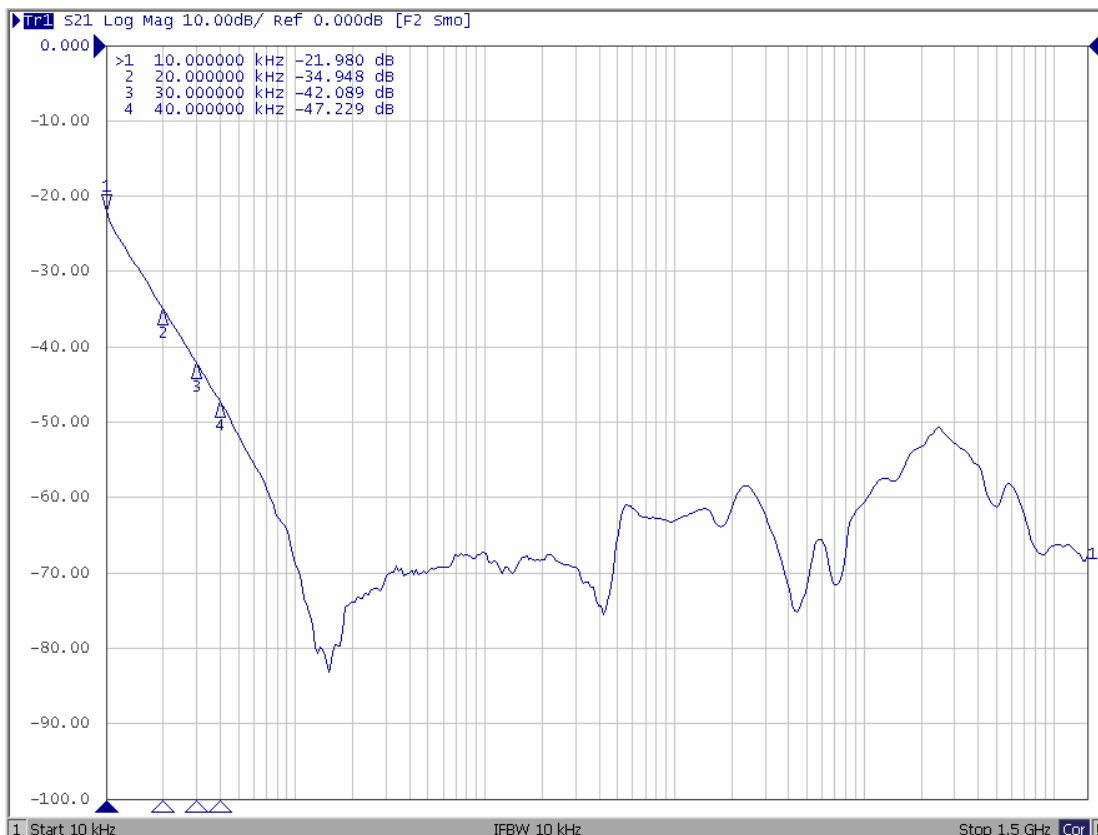

Model: BT-1510-XX

- Insertion Loss  
RF to RF+DC

- Return Loss  
RF Port

- Return Loss  
RF+DC Port

- Isolation  
RF-Line to  
Bias Port

Model: BT-1510-XX

Square-Pulse Frequency Response  
{ RF to RF+DC }