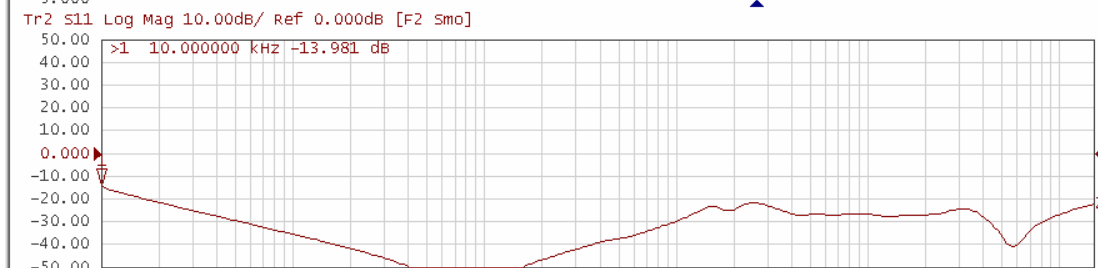

Model: BT-1510-XX

- Insertion Loss  
RF to RF+DC

- Return Loss  
RF Port

- Return Loss  
RF+DC Port

- Isolation  
RF-Line to  
Bias Port

Model: BT-1510-XX

Square-Pulse Frequency Response  
{ RF to RF+DC }