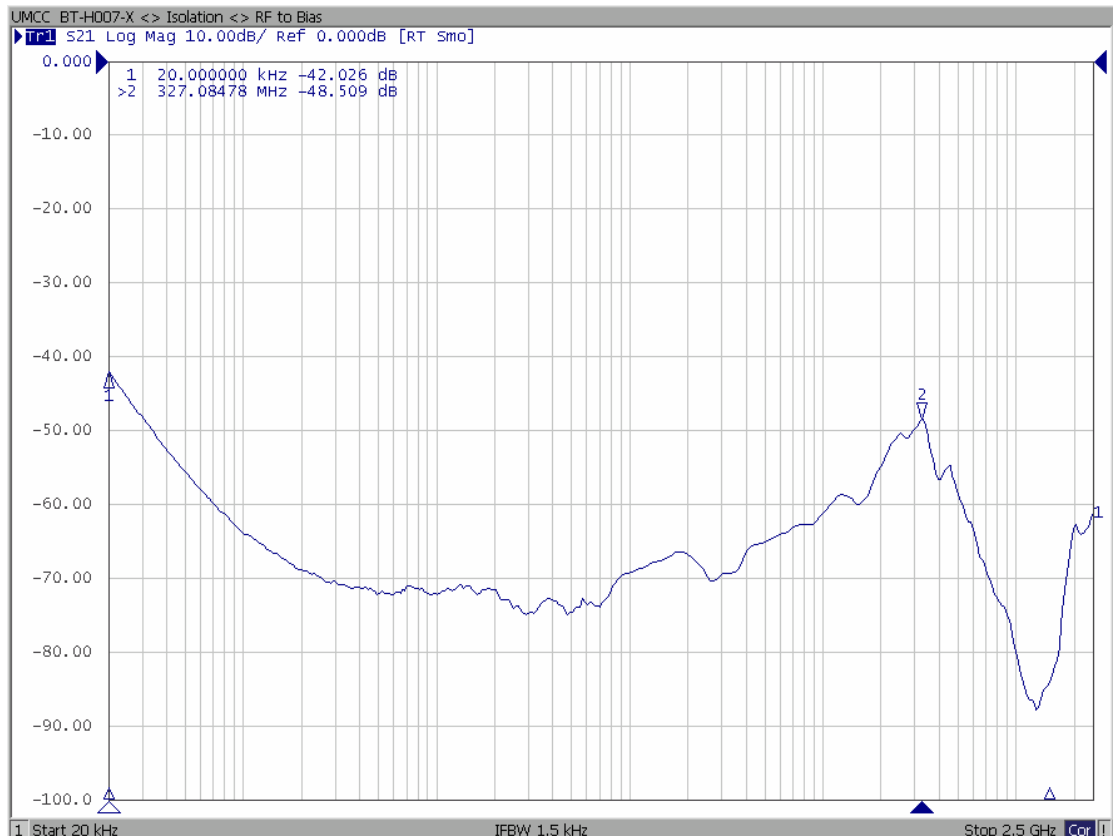

Model: BT-H007-XX

**- Return Loss
RF & RF+DC Ports**

**- Insertion Loss
RF to RF+DC**

**- Isolation
RF-Line to
Bias Port**

**Square-Pulse Frequency Response
{ RF to RF+DC }**