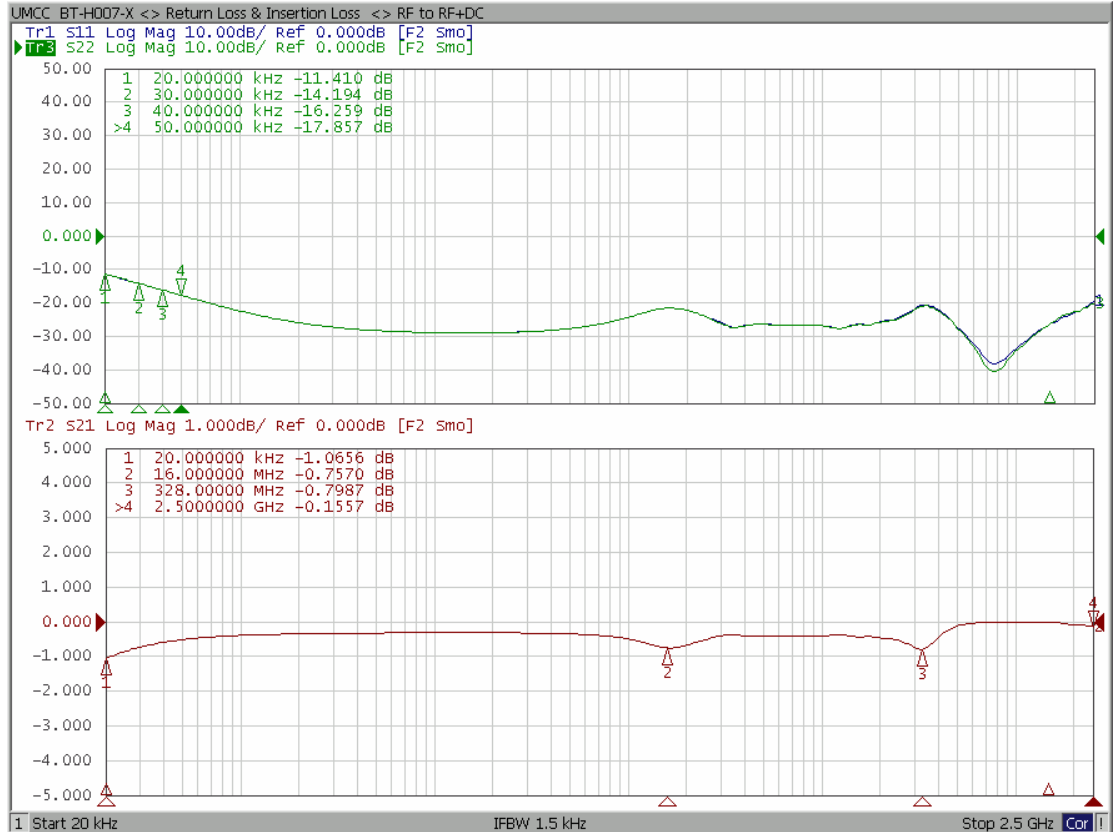

Model: BT-H007-XX

**- Return Loss
RF & RF+DC Ports**

**- Insertion Loss
RF to RF+DC**

**- Isolation
RF-Line to
Bias Port**

**Square-Pulse Frequency Response
{ RF to RF+DC }**