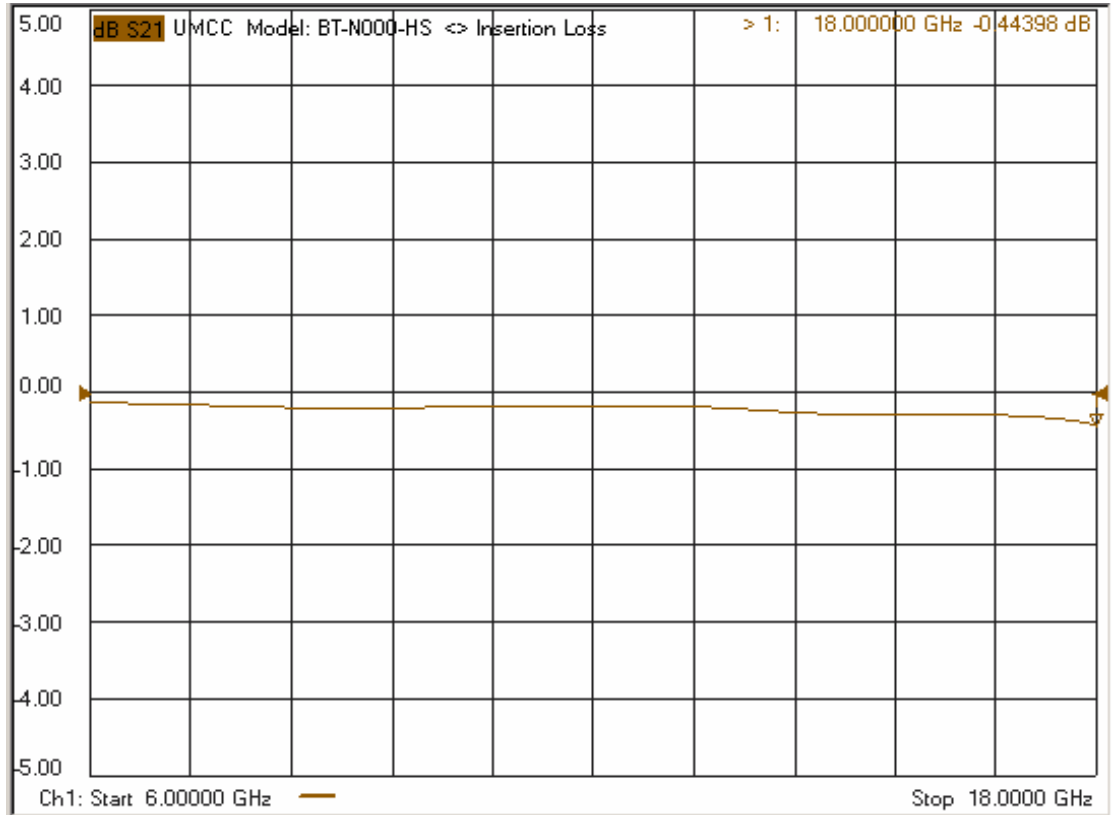

Model: BT-N000-HS

-Insertion Loss

-Return Loss