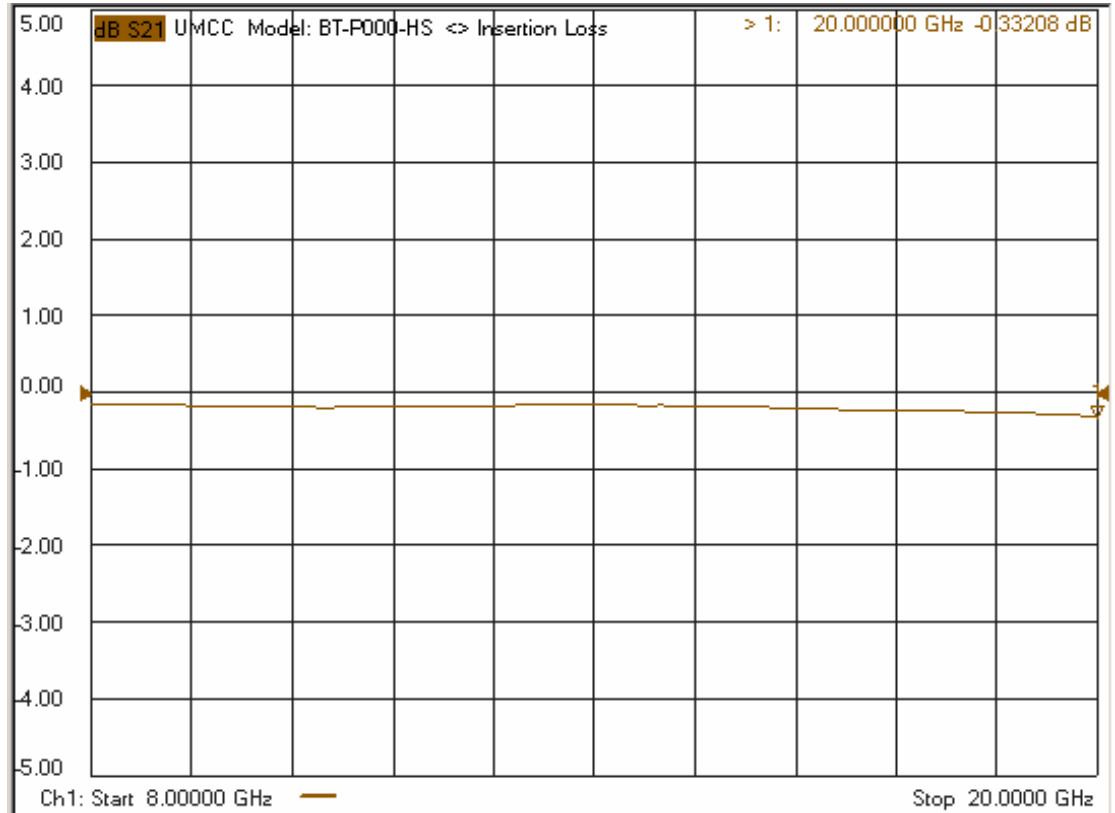

Model: BT-P000-HS

-Insertion Loss

-Return Loss