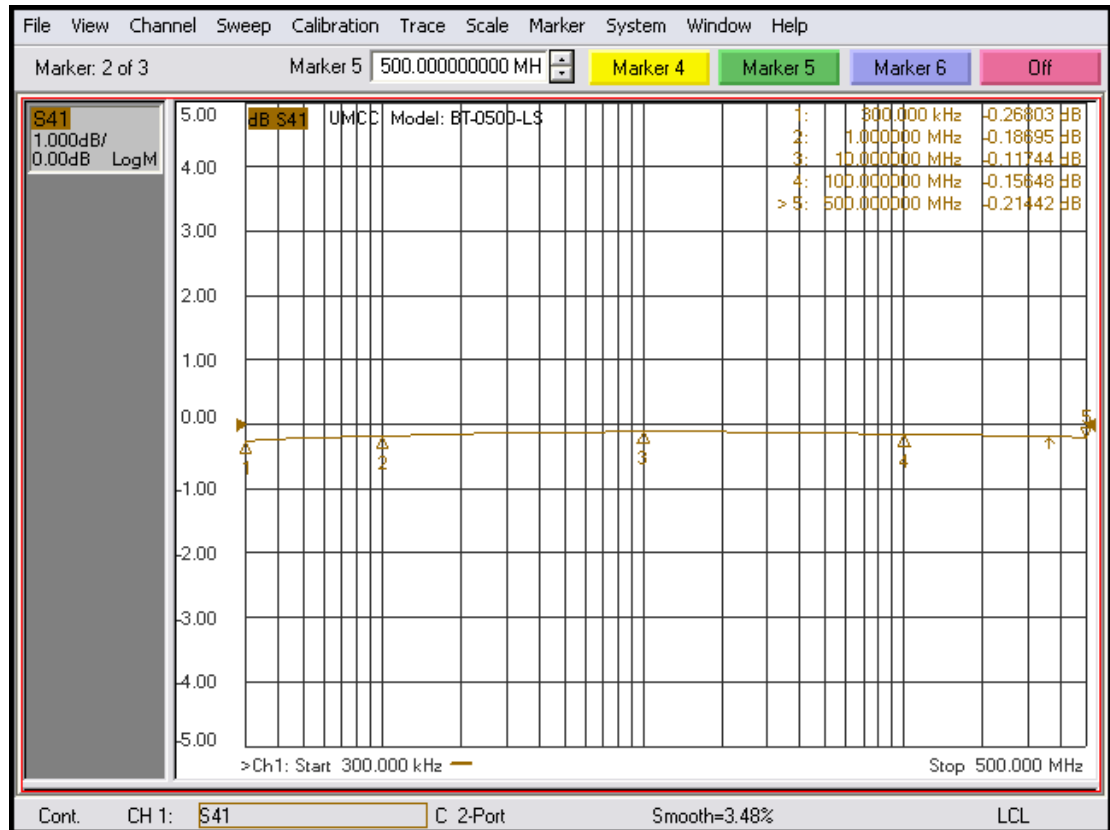

Model: BT-0500-LS

-Insertion Loss

-Return Loss