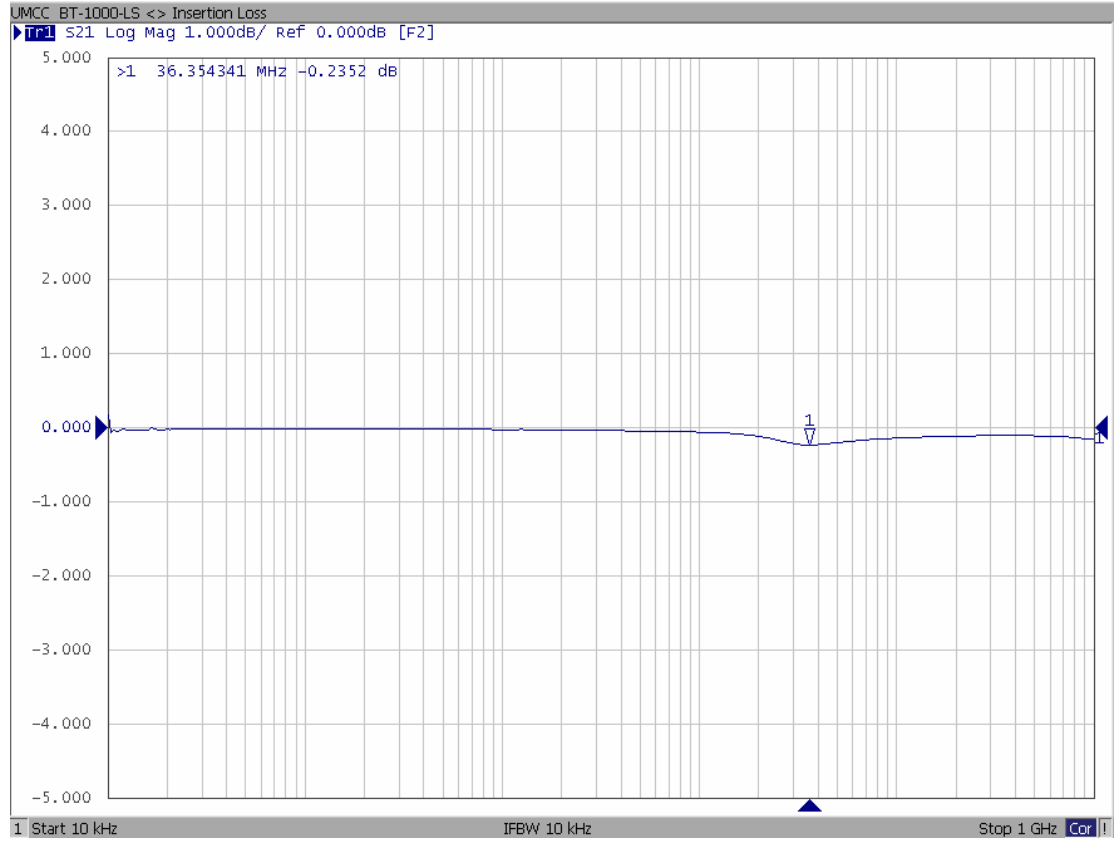

Model: BT-1000-LS

-Insertion Loss

-Return Loss