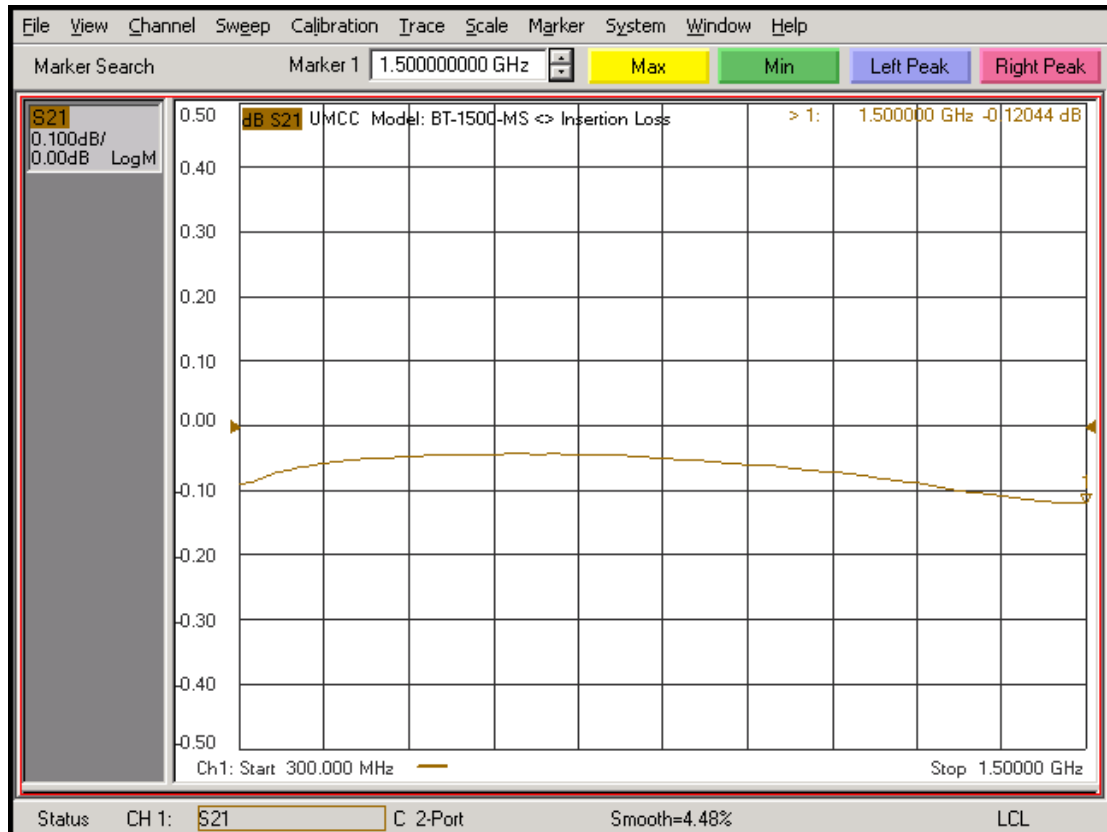

Model: BT-1500-MS

-Insertion Loss

-VSWR