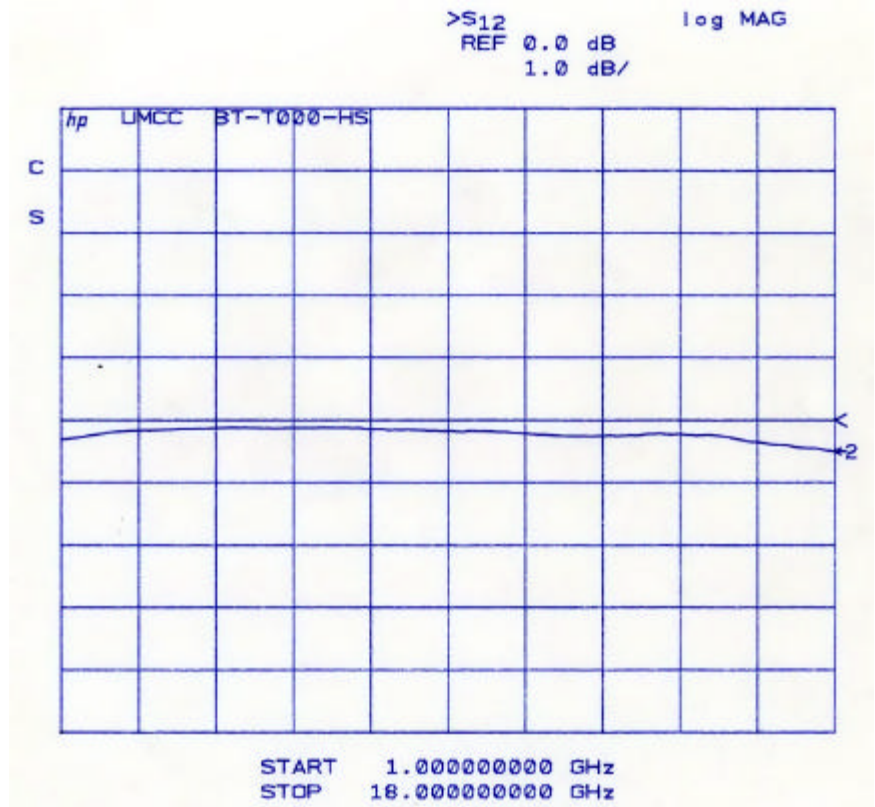

Model: BT-T000-HS

-Insertion Loss

-VSWR