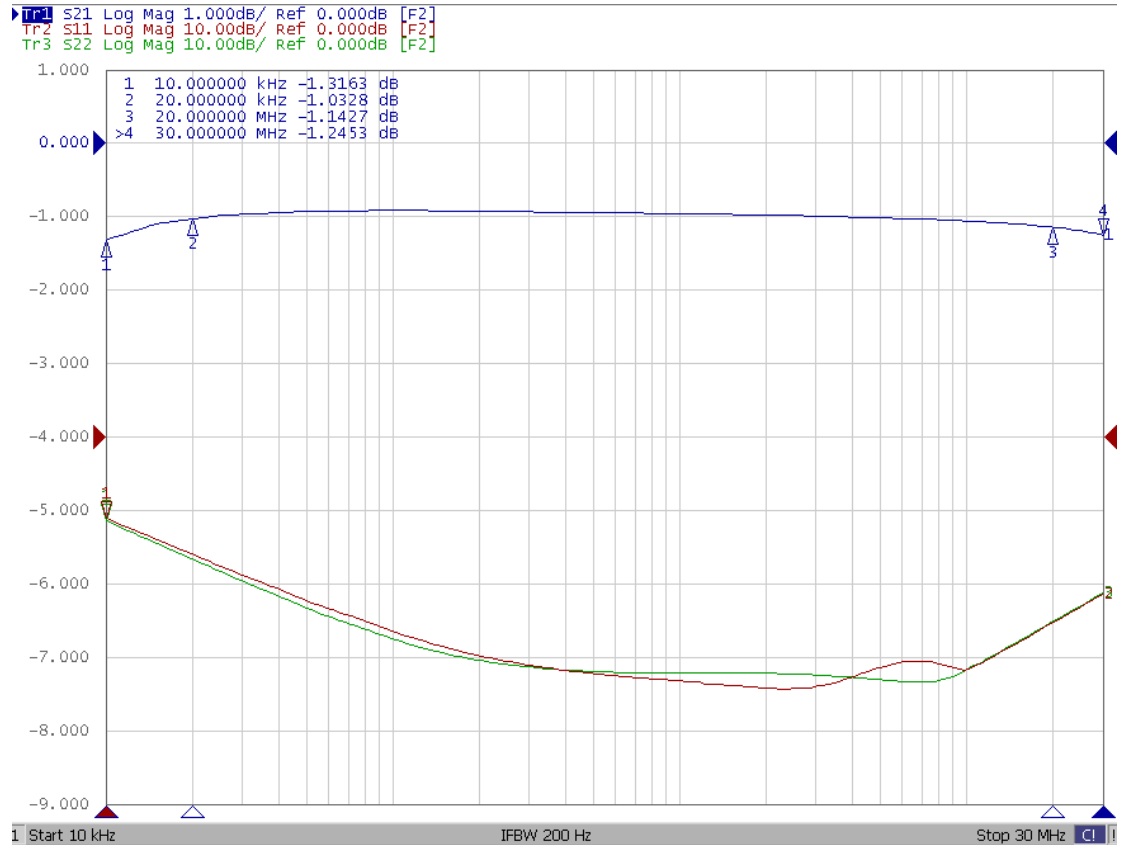

Model: BC-0030-10X

-Insertion Loss

-Return Loss

-Coupling

-Return Loss

Model: BC-0030-10X

-Isolation