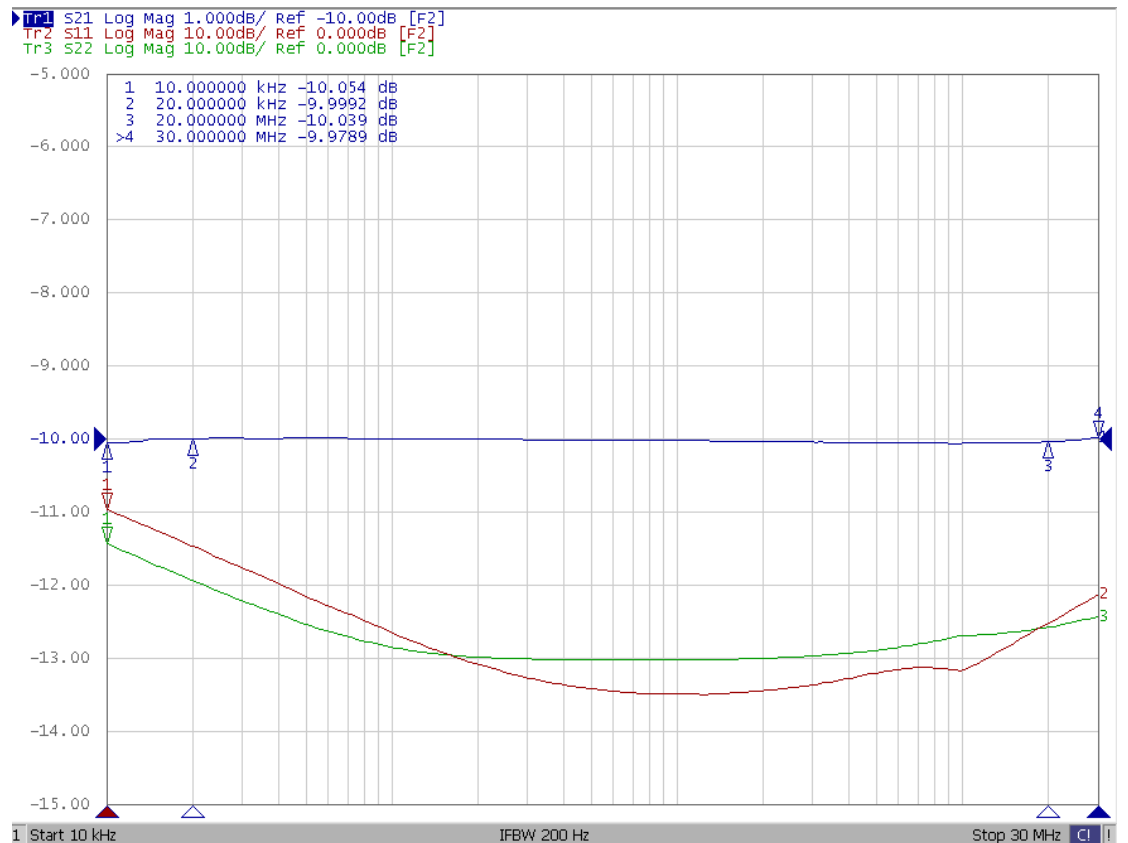

Model: BC-0030-10X

-Insertion Loss

-Return Loss

-Coupling

-Return Loss

Model: BC-0030-10X

-Isolation