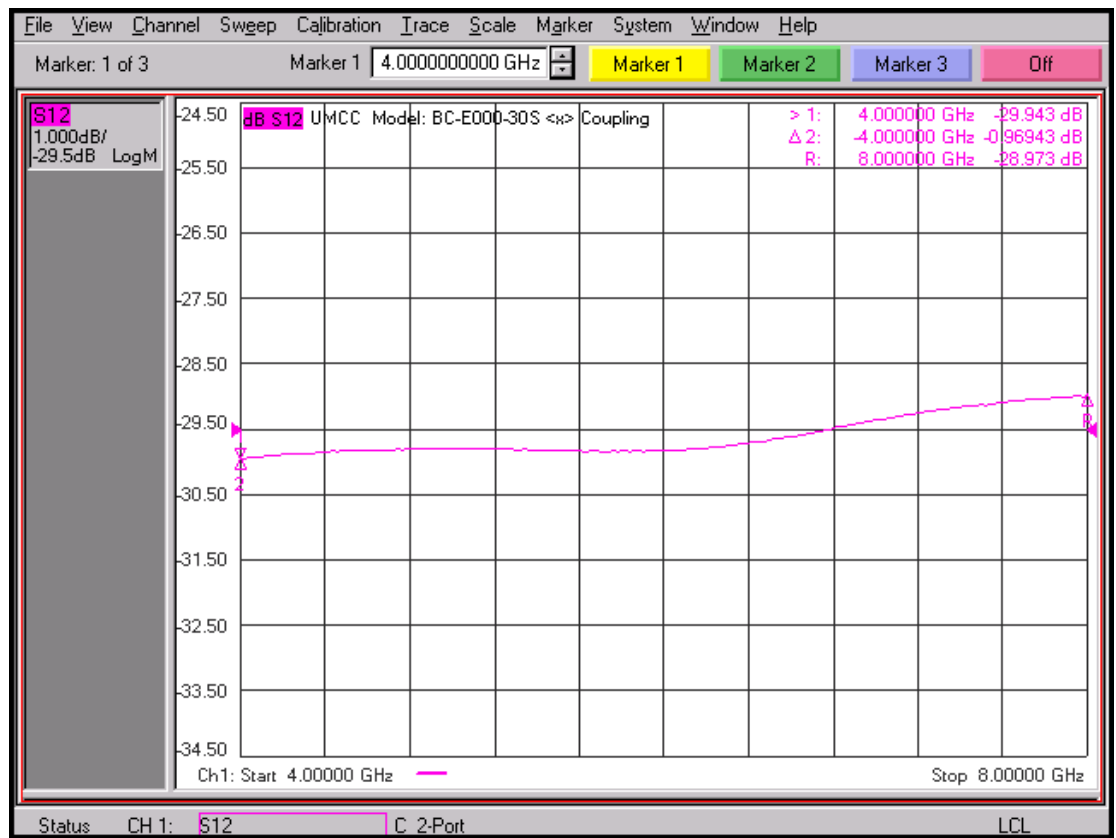

**-Insertion Loss**

**-VSWR**

**-Coupling**

Model: BC-E000-30S

-Directivity