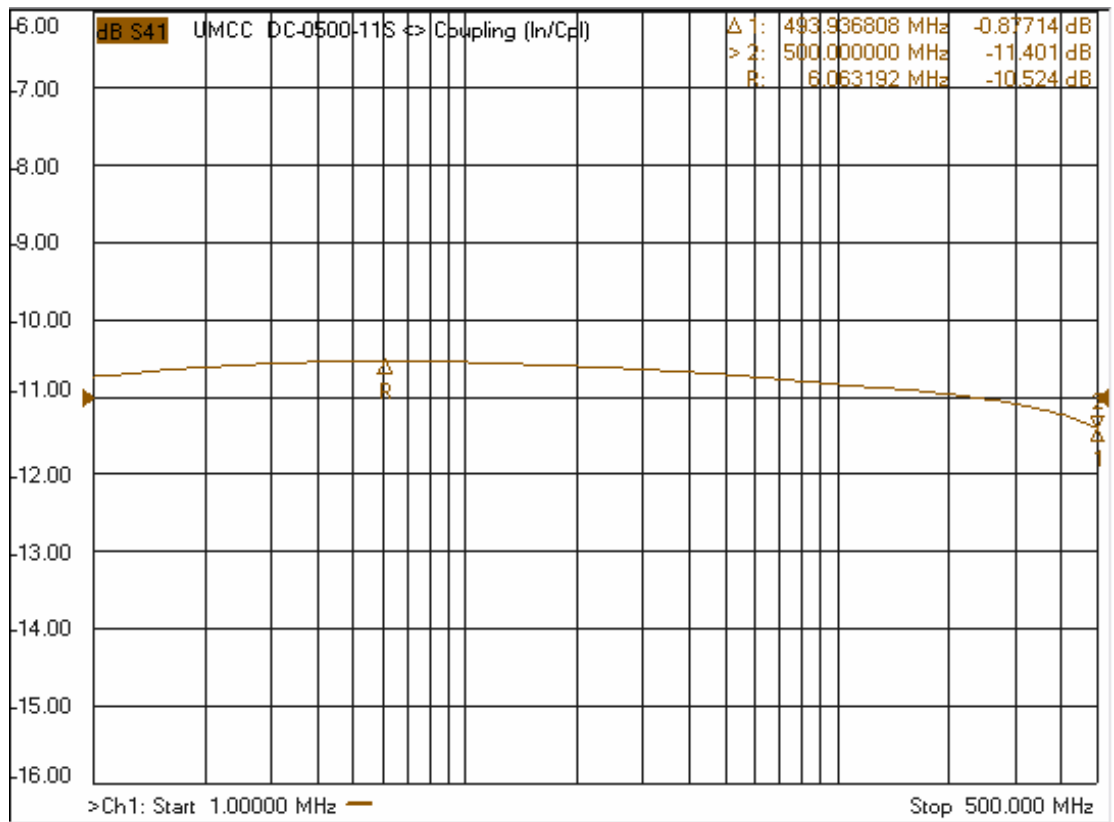

Model: DC-050S-11S

**-Insertion Loss**

**-Coupling**

Model: DC-050S-11S

**-Return Loss**

**-Directivity**