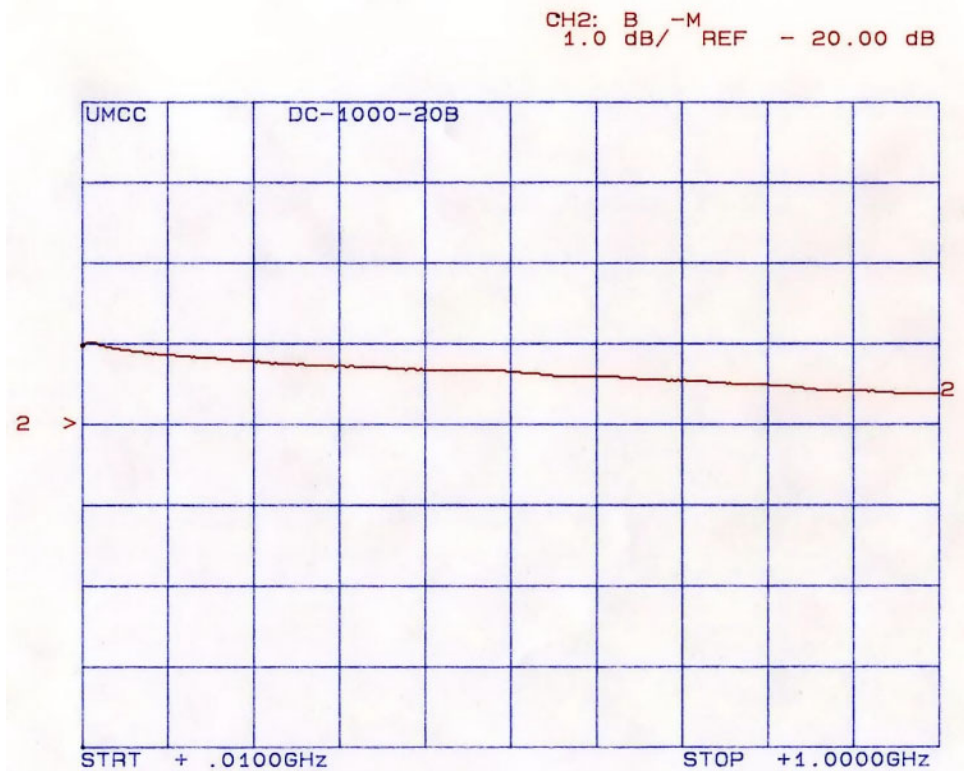

Model: DC-1000-20B

**-Insertion Loss
-VSWR**

-Coupling

-Directivity