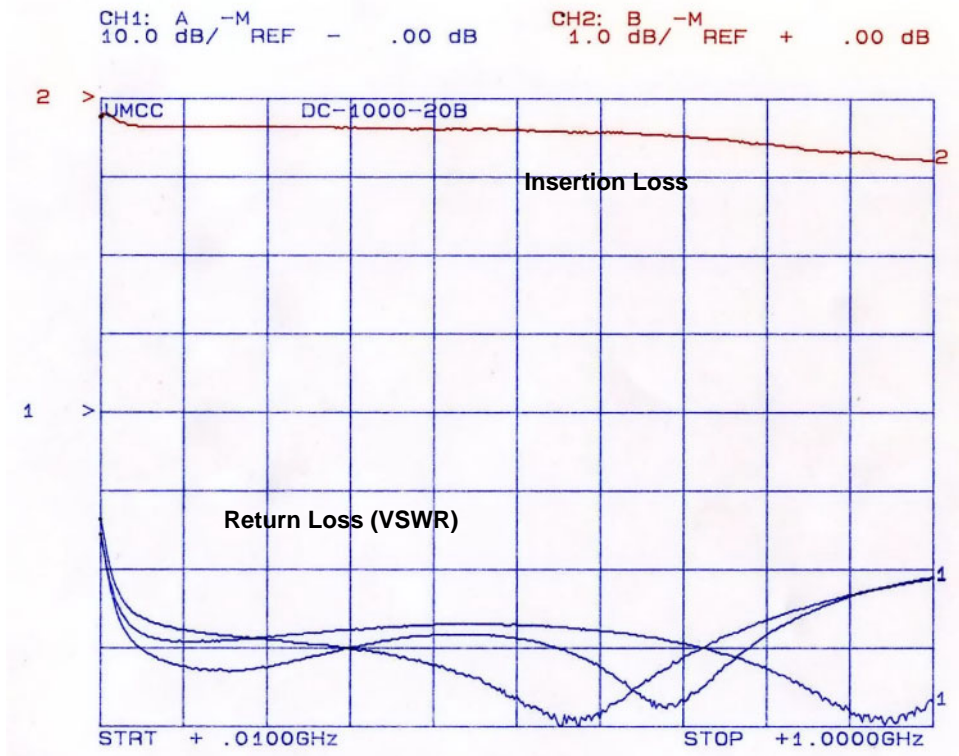

Model: DC-1000-20B

**-Insertion Loss
-VSWR**

-Coupling

-Directivity