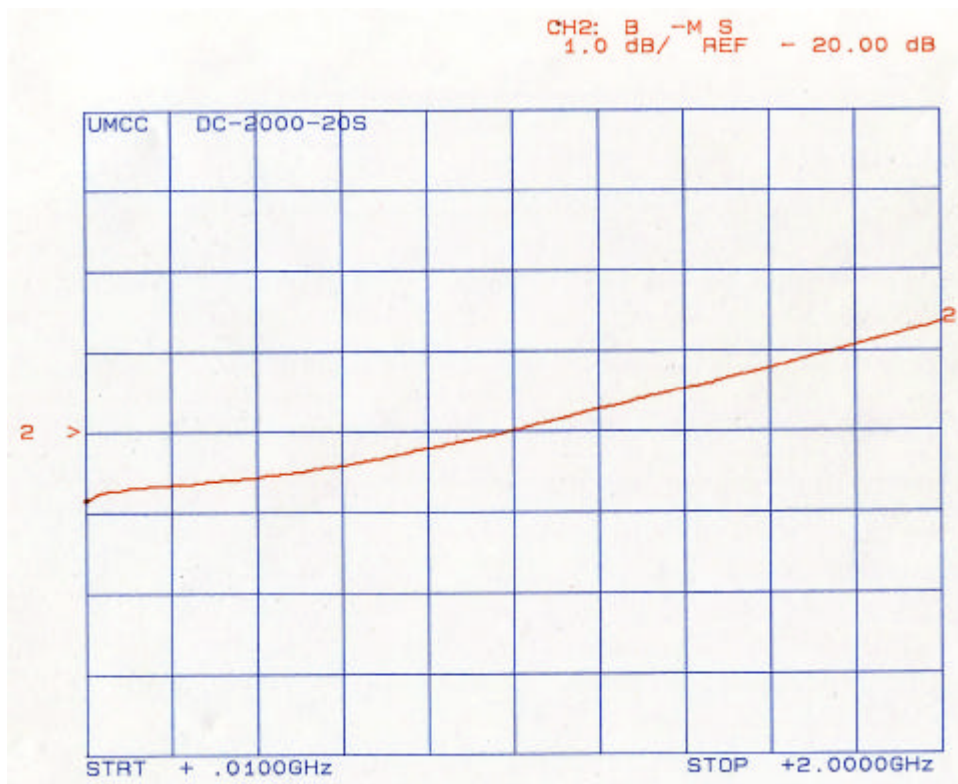

**Model: DC-2000-20S**

**-Insertion Loss**  
**-VSWR**

**-Coupling**

**Model: DC-2000-20S**

**Directivity**