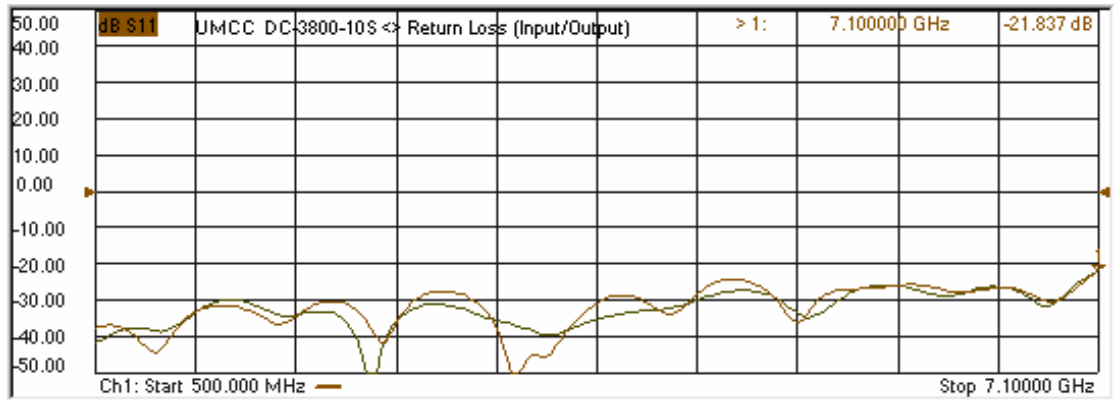

Model: DC-3800-10S

-Insertion Loss

-Coupling

Model: DC-3800-10S

-Return Loss

-Directivity

Model: DC-3800-10S

>> OUTBAND PERFORMANCE <<

-Insertion Loss
100MHz – 7.55 GHz

-Coupling
100MHz – 7.55 GHz

Model: DC-3800-10S

-Directivity
100MHz – 7.55 GHz