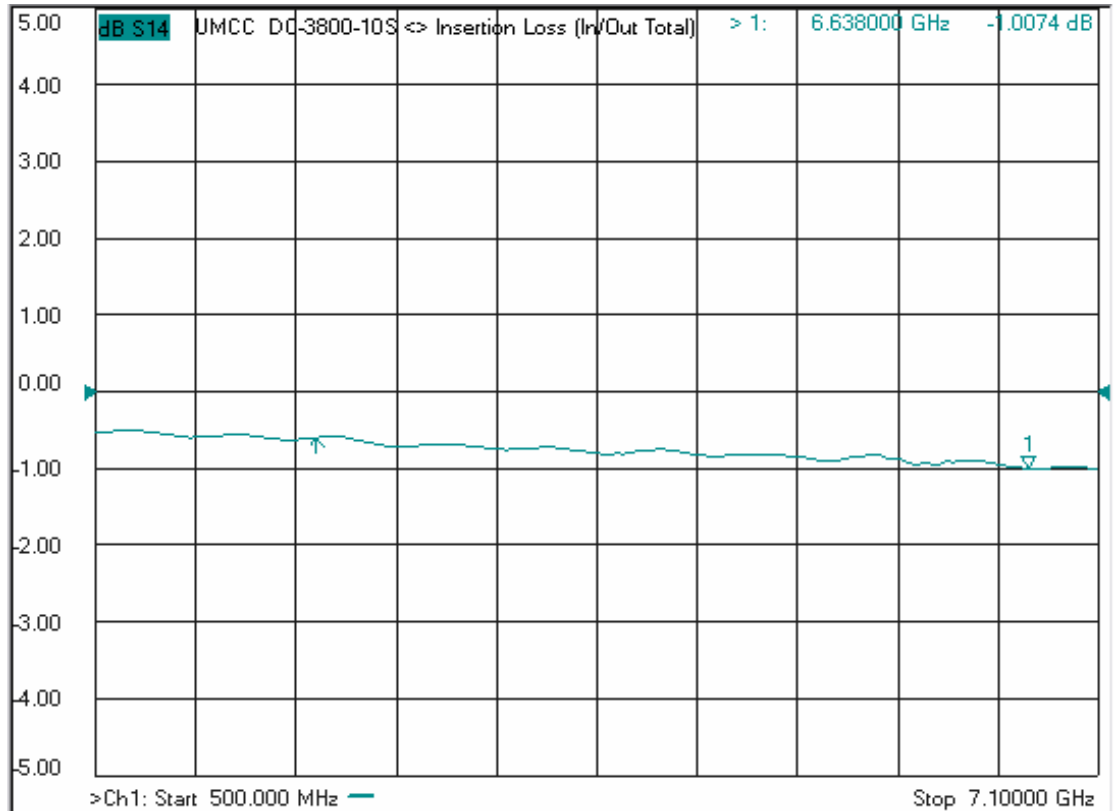

Model: DC-3800-10S

-Insertion Loss

-Coupling

Model: DC-3800-10S

-Return Loss

-Directivity

Model: DC-3800-10S

>> OUTBAND PERFORMANCE <<

-Insertion Loss
100MHz – 7.55 GHz

-Coupling
100MHz – 7.55 GHz

Model: DC-3800-10S

-Directivity
100MHz – 7.55 GHz