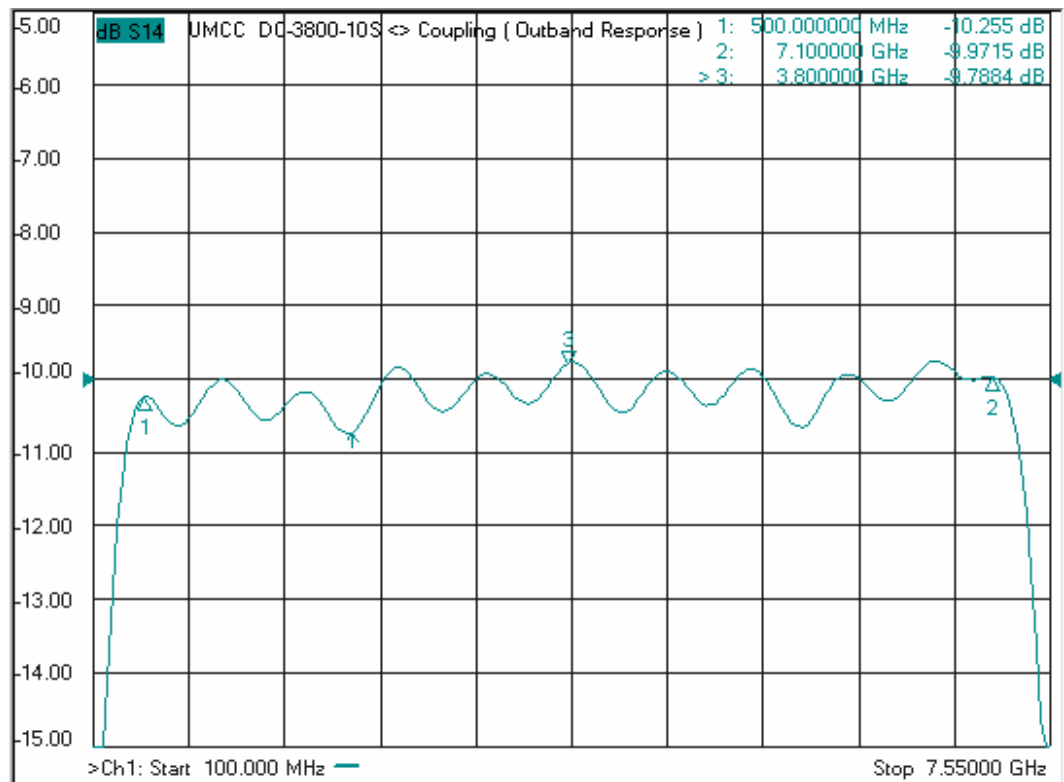

Model: DC-3800-10S

-Insertion Loss

-Coupling

Model: DC-3800-10S

-Return Loss

-Directivity

Model: DC-3800-10S

>> OUTBAND PERFORMANCE <<

-Insertion Loss
100MHz – 7.55 GHz

-Coupling
100MHz – 7.55 GHz

Model: DC-3800-10S

-Directivity
100MHz – 7.55 GHz