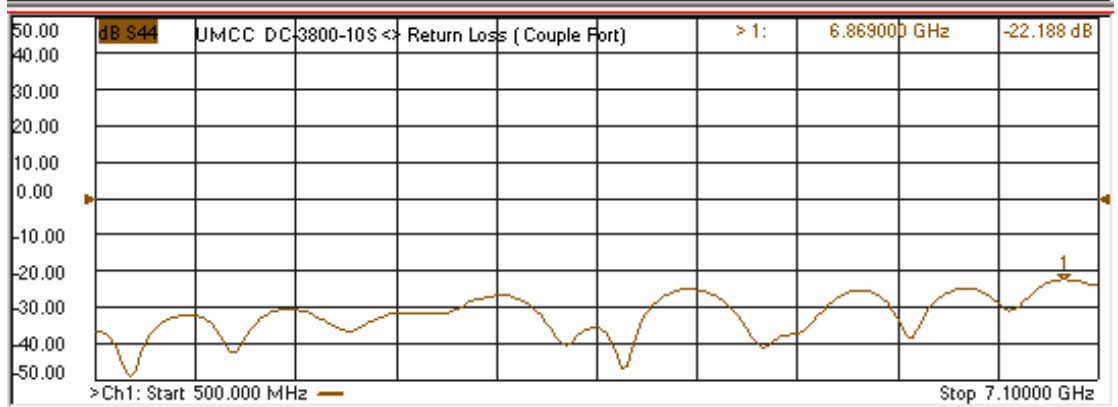

Model: DC-3800-10S

-Insertion Loss

-Coupling

Model: DC-3800-10S

-Return Loss

-Directivity

Model: DC-3800-10S

>> OUTBAND PERFORMANCE <<

-Insertion Loss
100MHz – 7.55 GHz

-Coupling
100MHz – 7.55 GHz

Model: DC-3800-10S

-Directivity
100MHz – 7.55 GHz