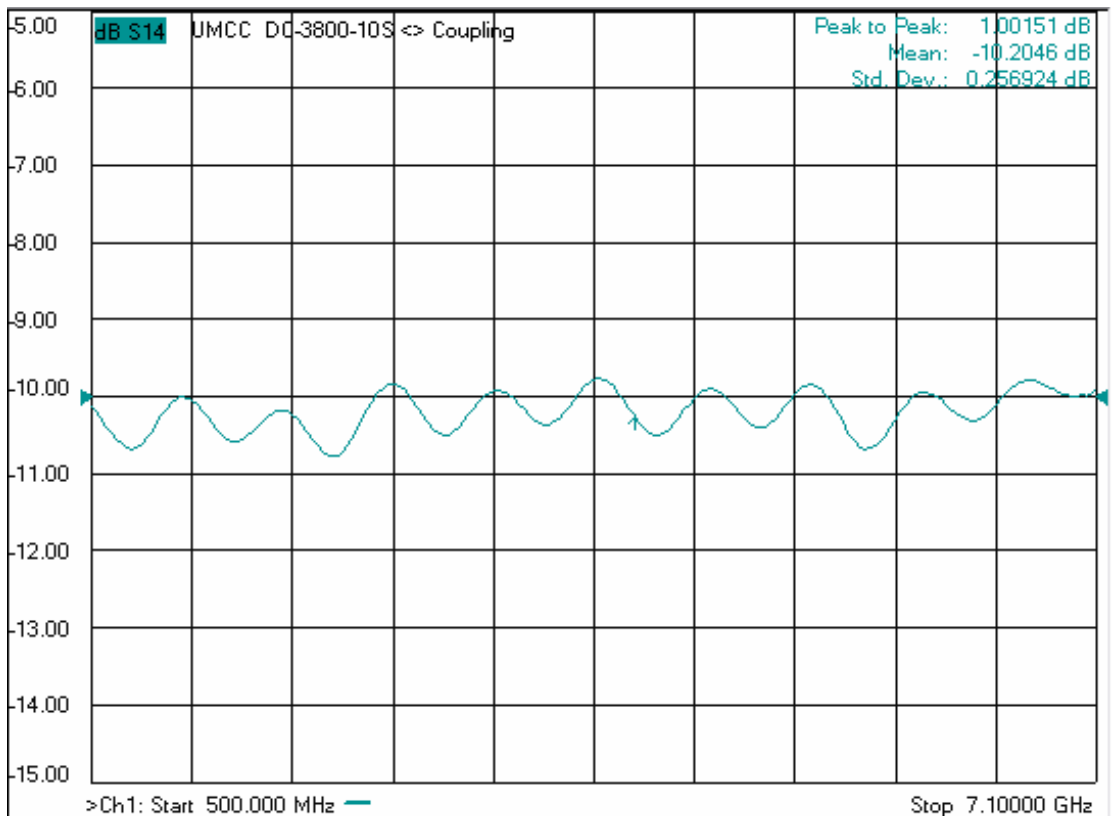

Model: DC-3800-10S

-Insertion Loss

-Coupling

Model: DC-3800-10S

-Return Loss

-Directivity

Model: DC-3800-10S

>> OUTBAND PERFORMANCE <<

-Insertion Loss
100MHz – 7.55 GHz

-Coupling
100MHz – 7.55 GHz

Model: DC-3800-10S

-Directivity
100MHz – 7.55 GHz