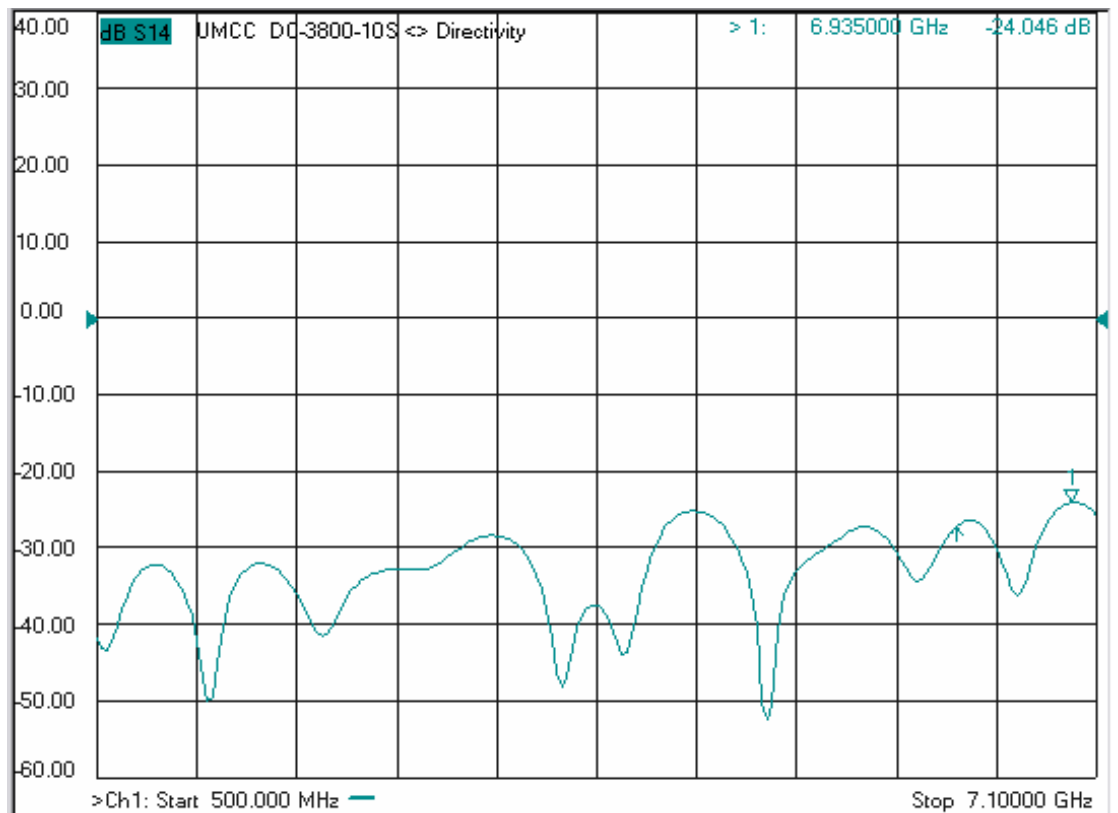

Model: DC-3800-10S

-Insertion Loss

-Coupling

Model: DC-3800-10S

-Return Loss

-Directivity

Model: DC-3800-10S

>> OUTBAND PERFORMANCE <<

-Insertion Loss
100MHz – 7.55 GHz

-Coupling
100MHz – 7.55 GHz

Model: DC-3800-10S

-Directivity
100MHz – 7.55 GHz