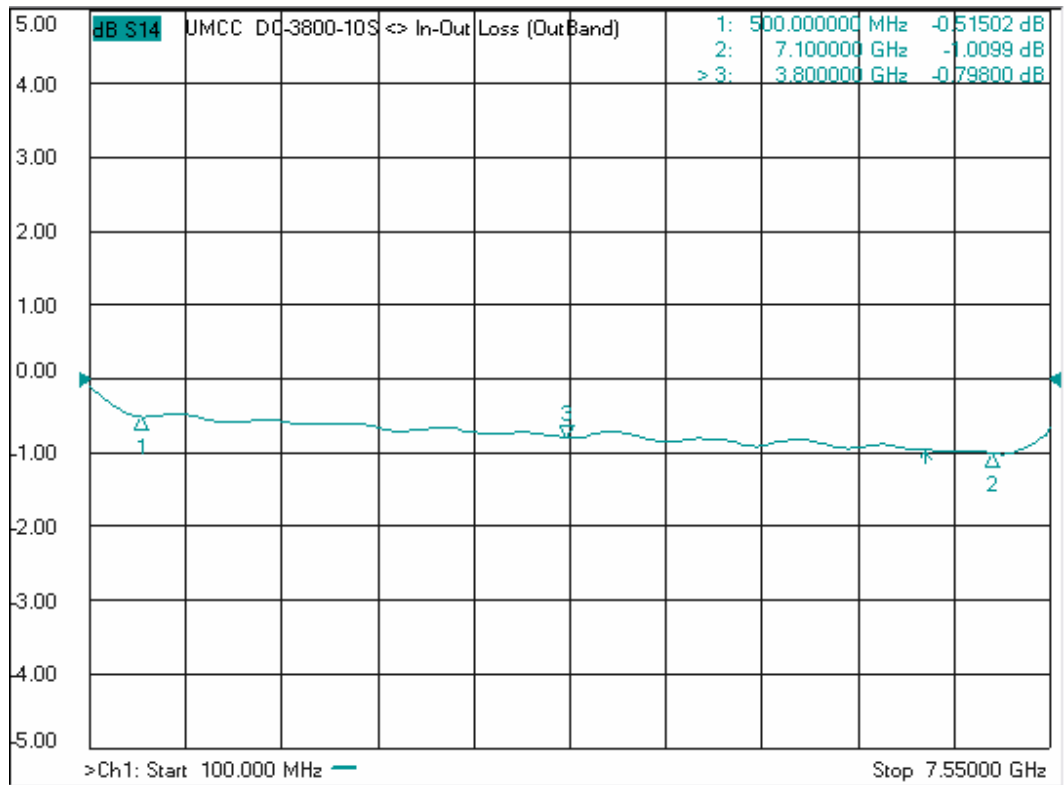

Model: DC-3800-10S

-Insertion Loss

-Coupling

Model: DC-3800-10S

-Return Loss

-Directivity

Model: DC-3800-10S

>> OUTBAND PERFORMANCE <<

-Insertion Loss
100MHz – 7.55 GHz

-Coupling
100MHz – 7.55 GHz

Model: DC-3800-10S

-Directivity
100MHz – 7.55 GHz