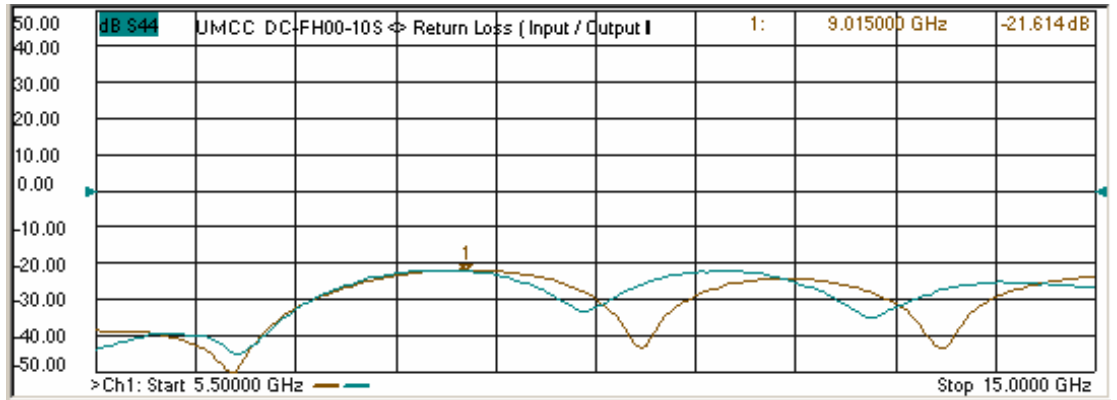

Model: DC-FH00-10S

- Insertion Loss

- Coupling

Model: DC-FH00-10S

- Return Loss

- Directivity