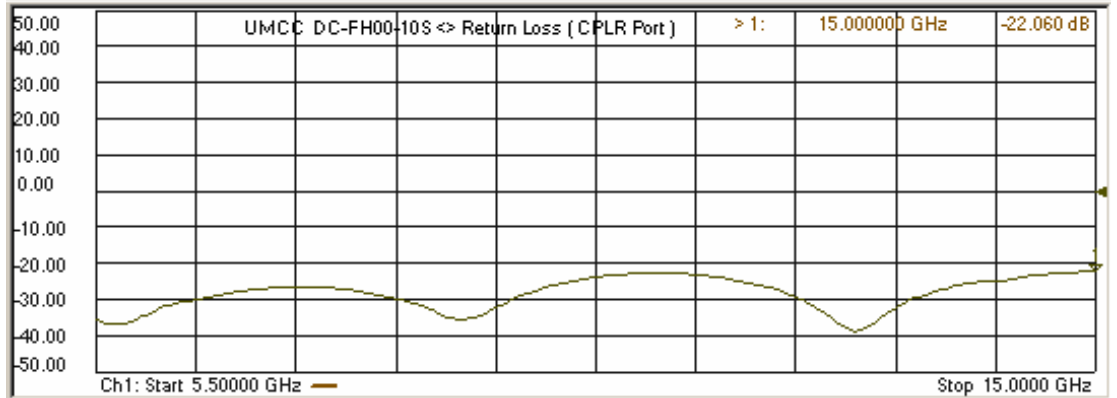

Model: DC-FH00-10S

- Insertion Loss

- Coupling

Model: DC-FH00-10S

- Return Loss

- Directivity