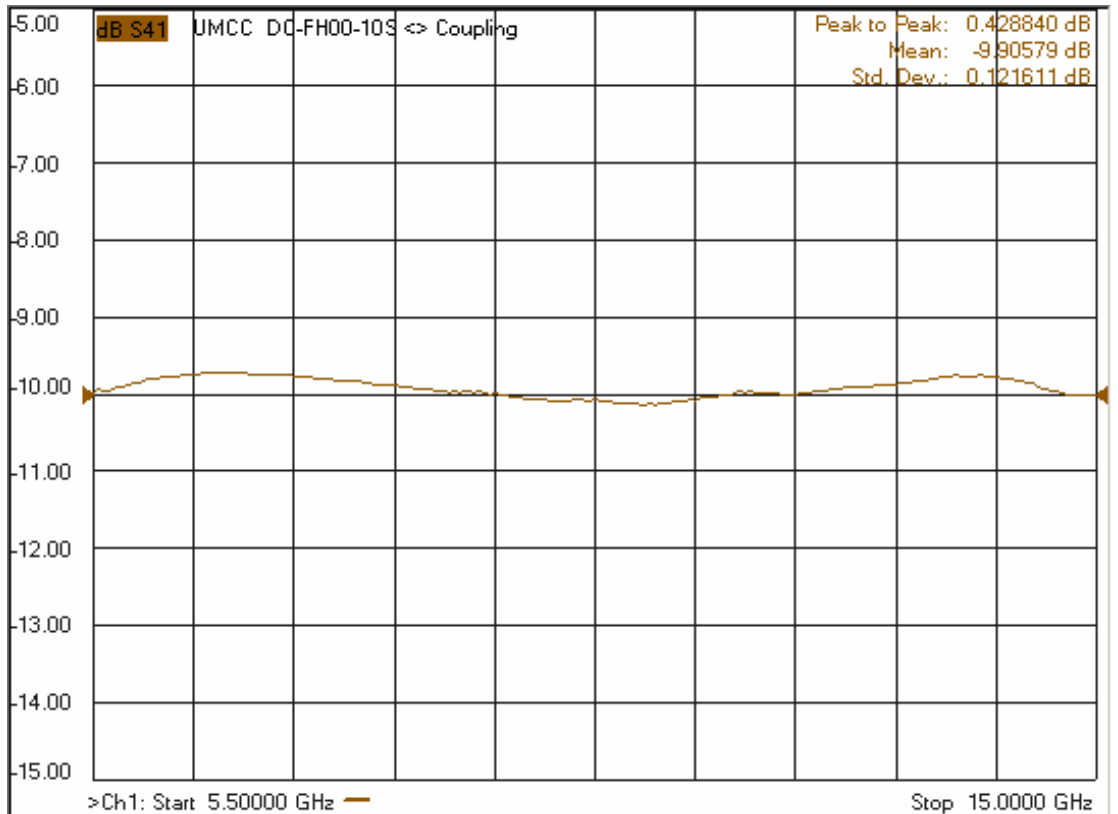

Model: DC-FH00-10S

- Insertion Loss

- Coupling

Model: DC-FH00-10S

- Return Loss

- Directivity