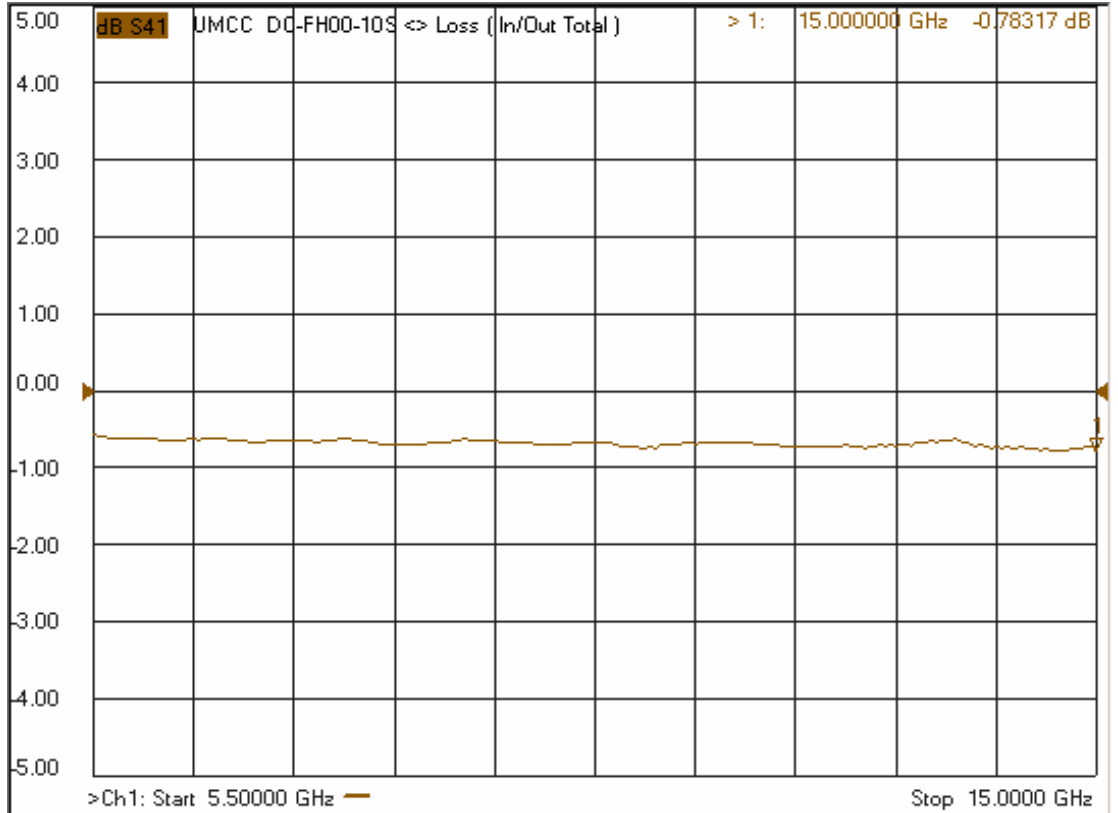

Model: DC-FH00-10S

- Insertion Loss

- Coupling

Model: DC-FH00-10S

- Return Loss

- Directivity