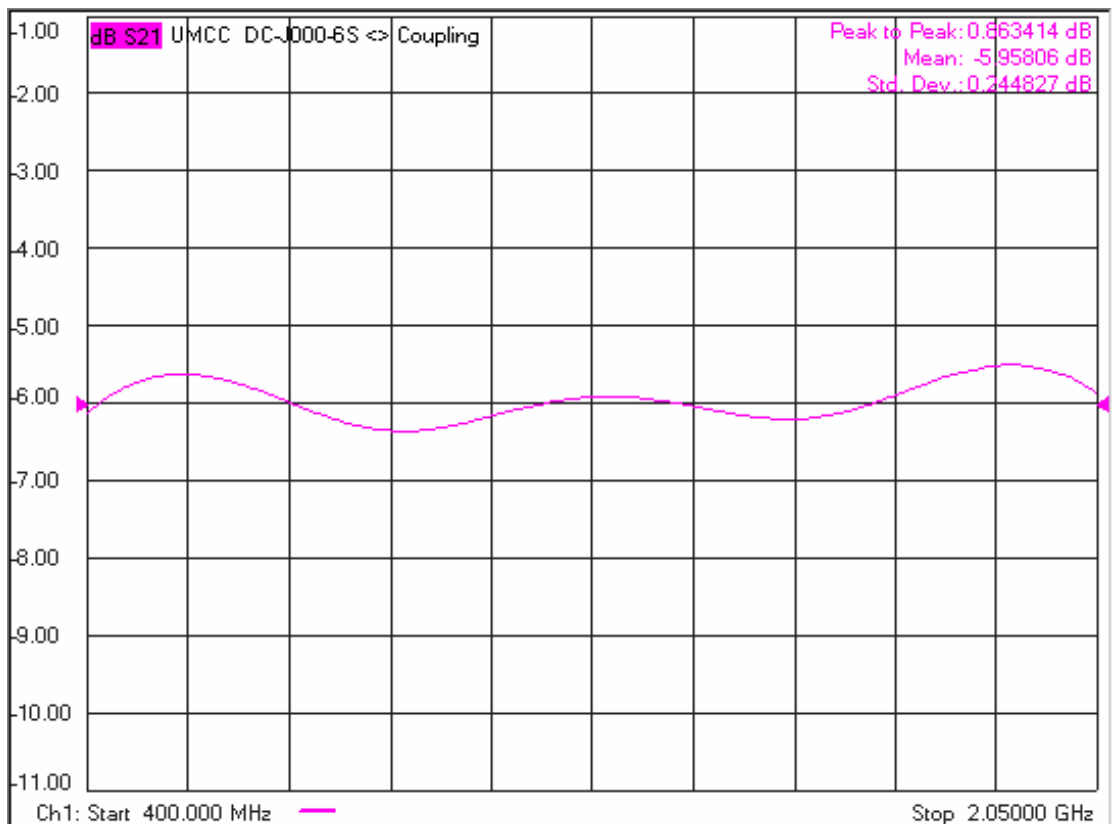

Model: DC-J000-6S

**-Insertion Loss**

**-Coupling**

Model: DC-J000-6S

- Return Loss

-Directivity