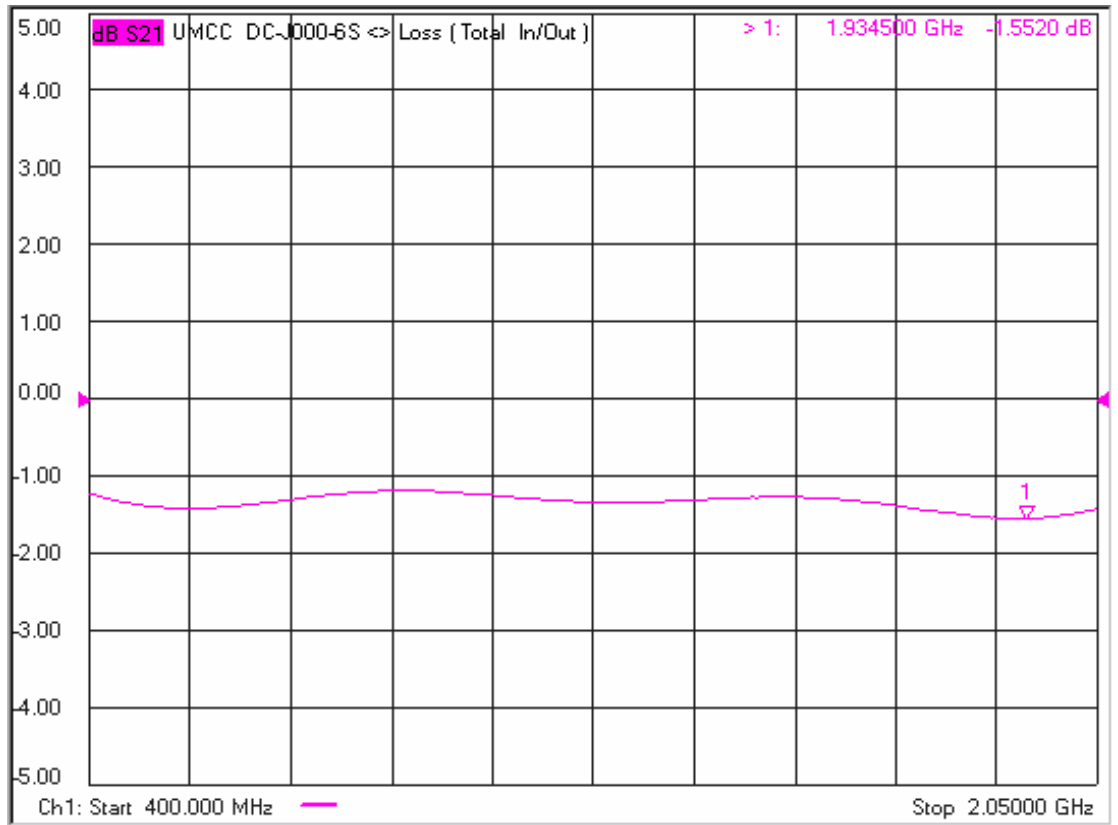

Model: DC-J000-6S

**-Insertion Loss**

**-Coupling**

Model: DC-J000-6S

- Return Loss

-Directivity