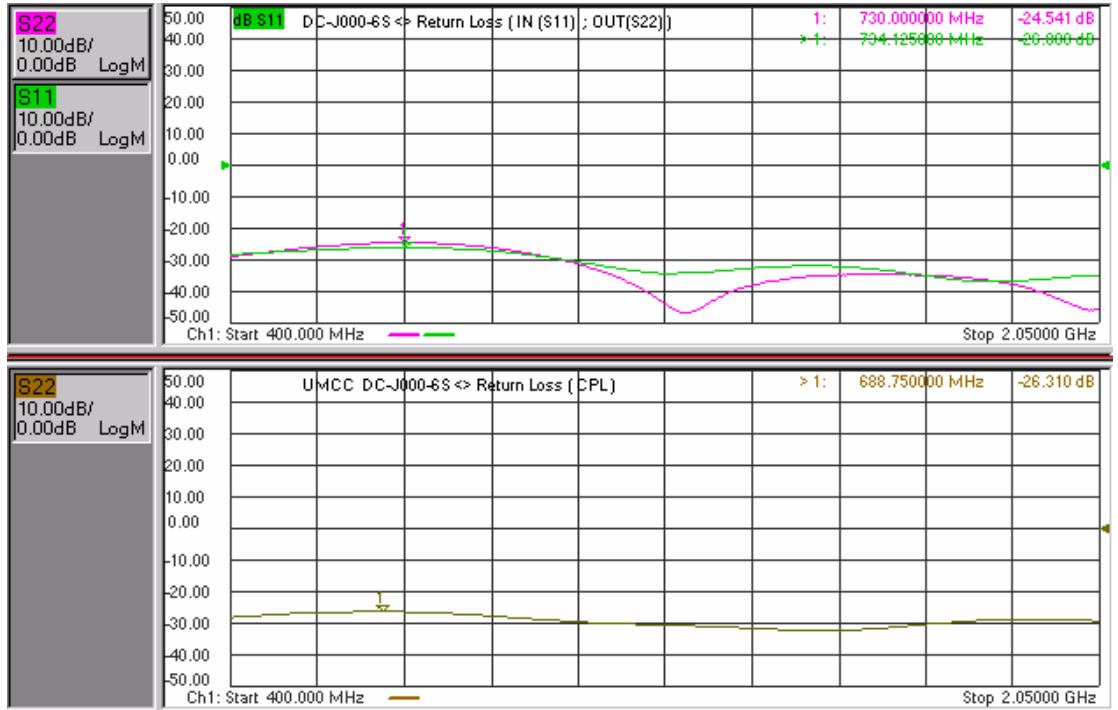

Model: DC-J000-6S

**-Insertion Loss**

**-Coupling**

Model: DC-J000-6S

- Return Loss

-Directivity