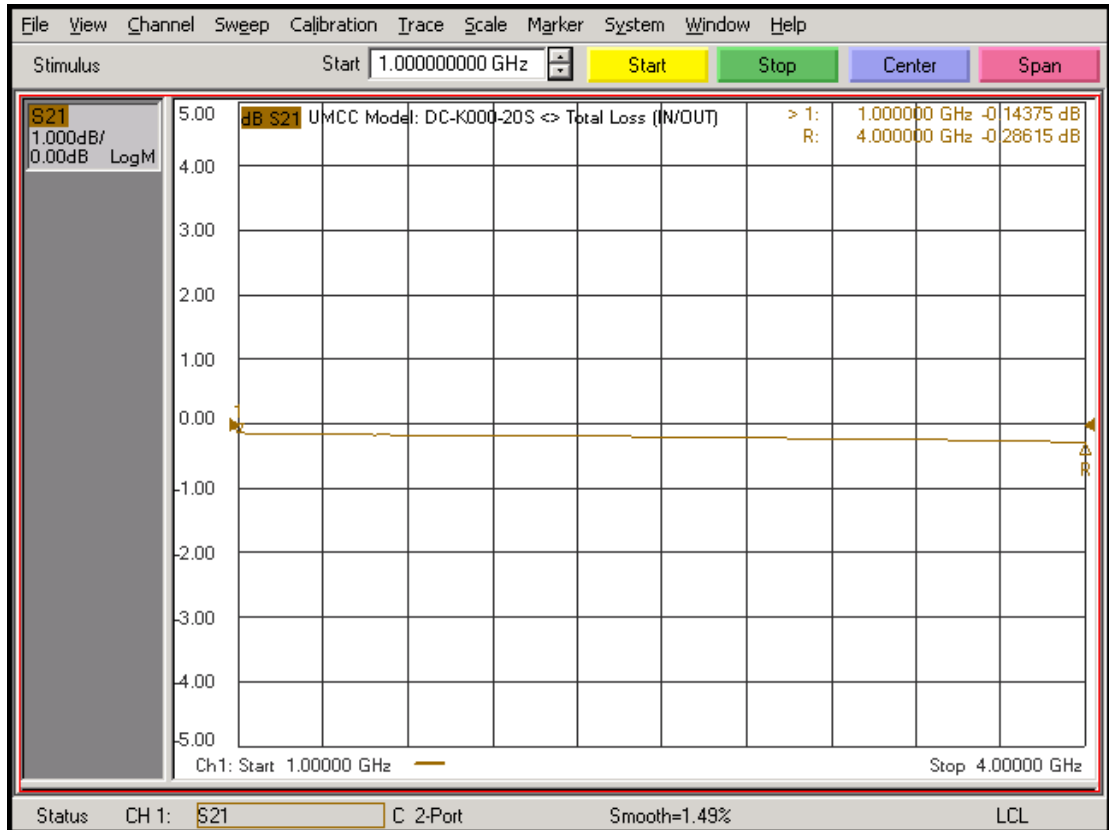

-Insertion Loss

-Coupling

Model: DC-K000-20S

-VSWR

-Directivity