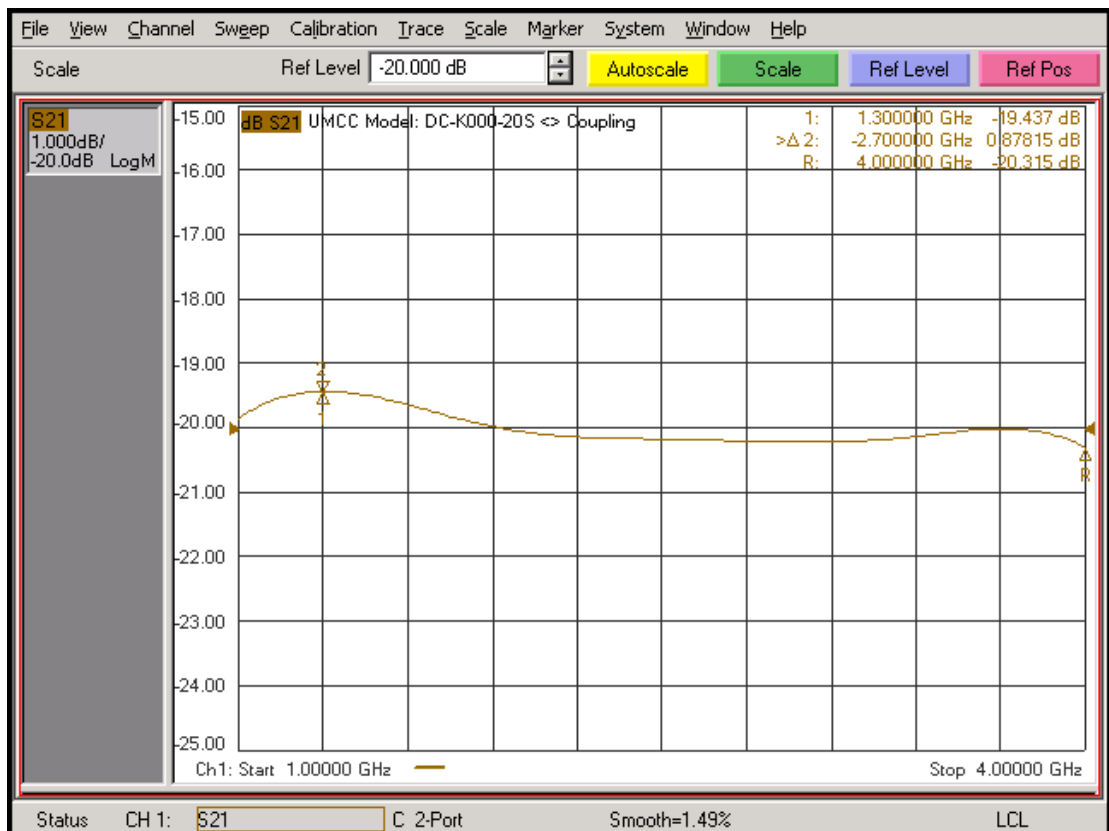

-Insertion Loss

-Coupling

Model: DC-K000-20S

-VSWR

-Directivity