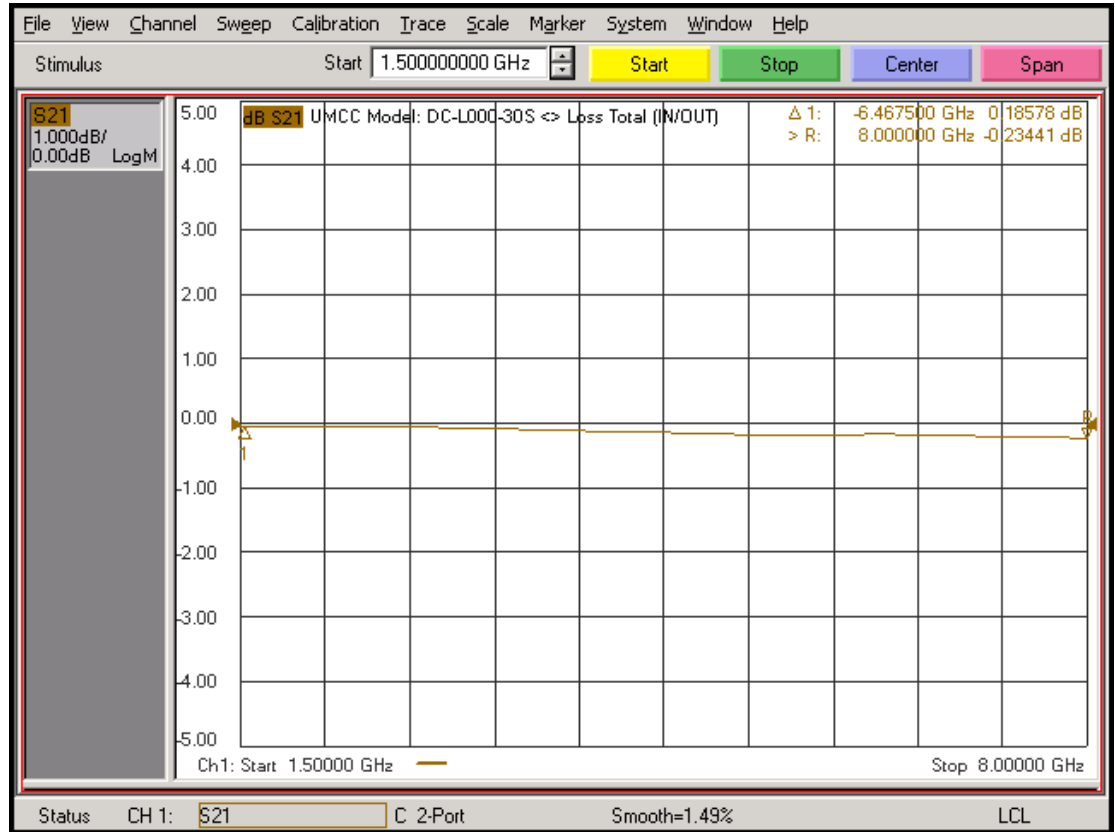

Model: DC-L000-30S

-Insertion Loss

-Coupling

Model: DC-L000-30S

-VSWR

-Directivity