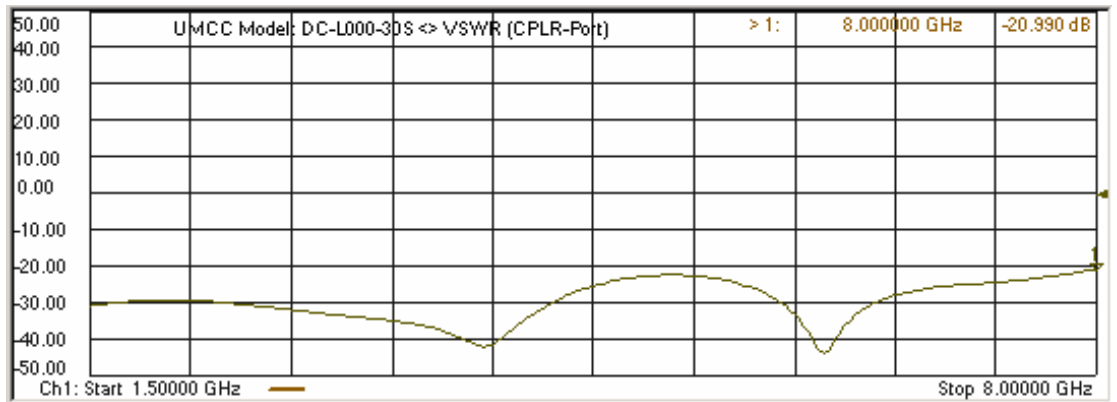

Model: DC-L000-30S

-Insertion Loss

-Coupling

Model: DC-L000-30S

- Return Loss

-Directivity