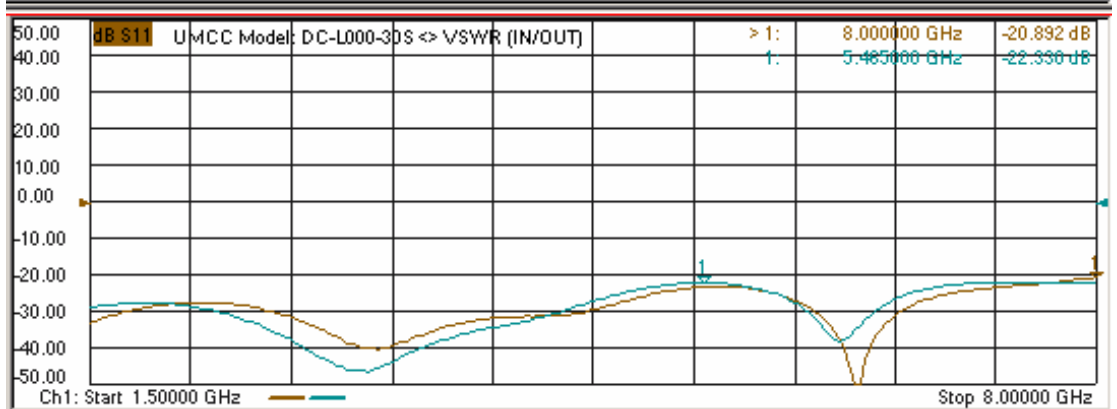

Model: DC-L000-30S

-Insertion Loss

-Coupling

Model: DC-L000-30S

- Return Loss

-Directivity