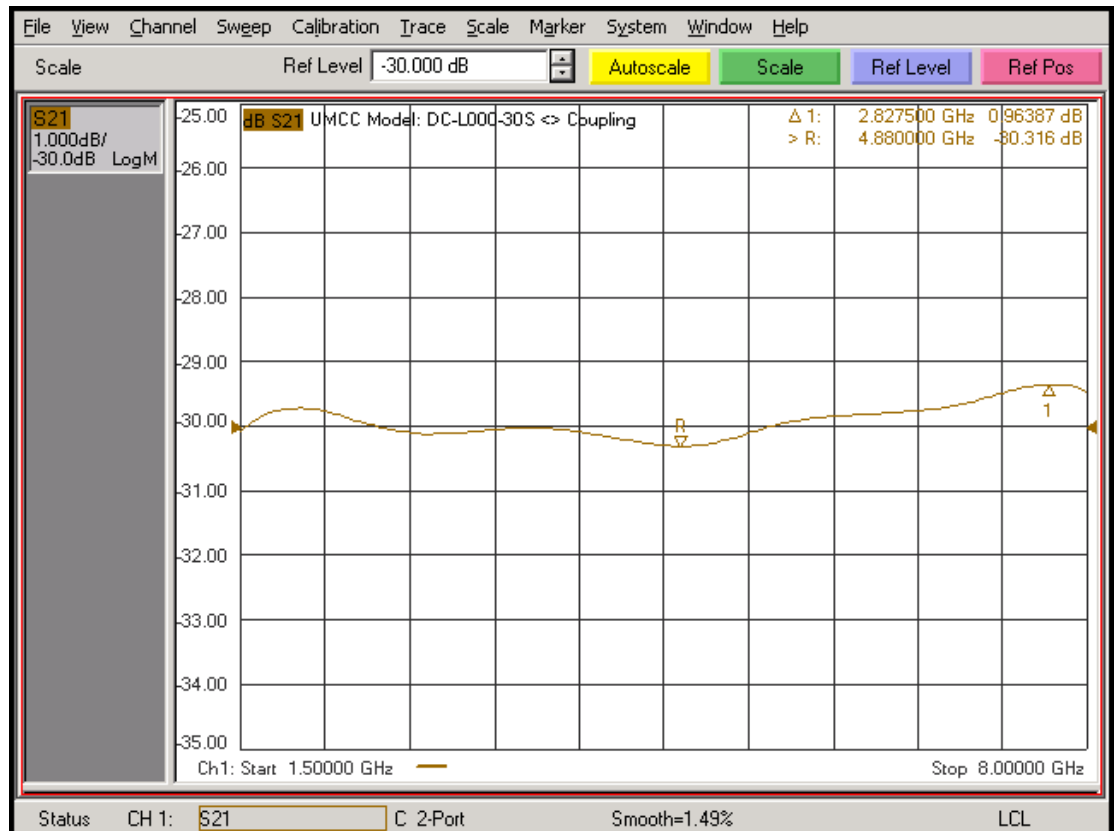

Model: DC-L000-30S

-Insertion Loss

-Coupling

Model: DC-L000-30S

-VSWR

-Directivity