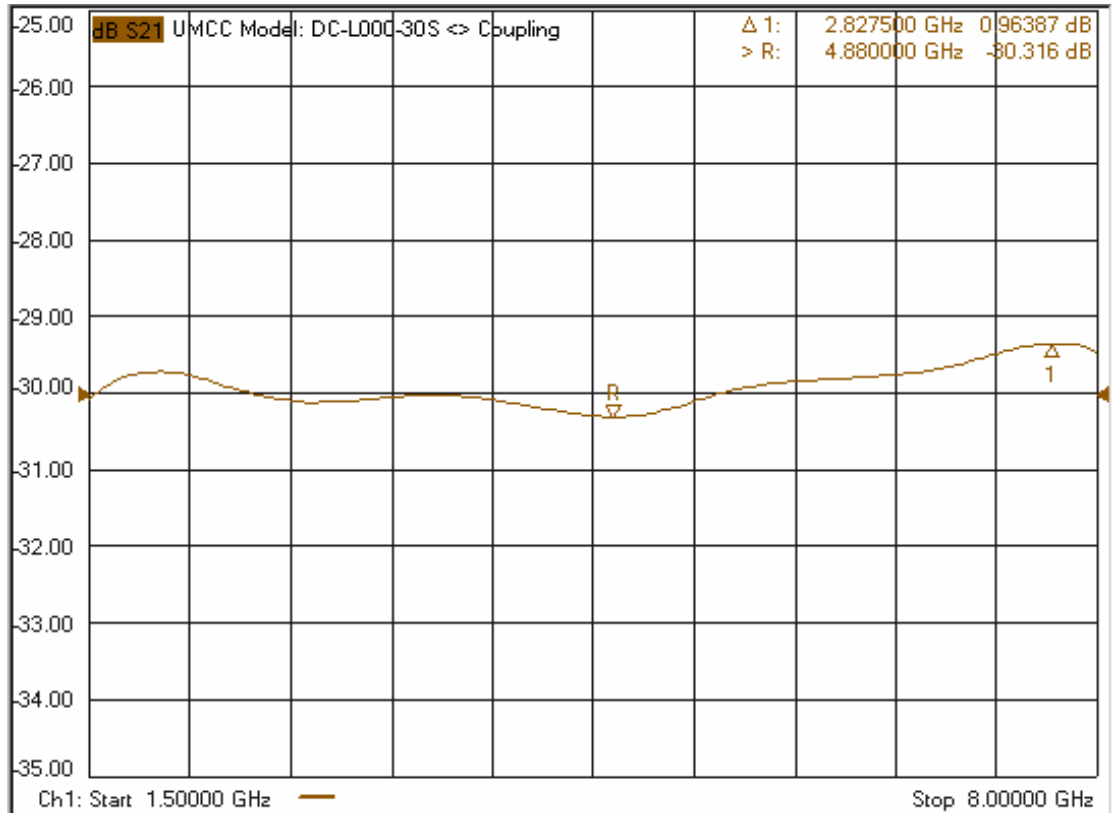

Model: DC-L000-30S

-Insertion Loss

-Coupling

Model: DC-L000-30S

- Return Loss

-Directivity