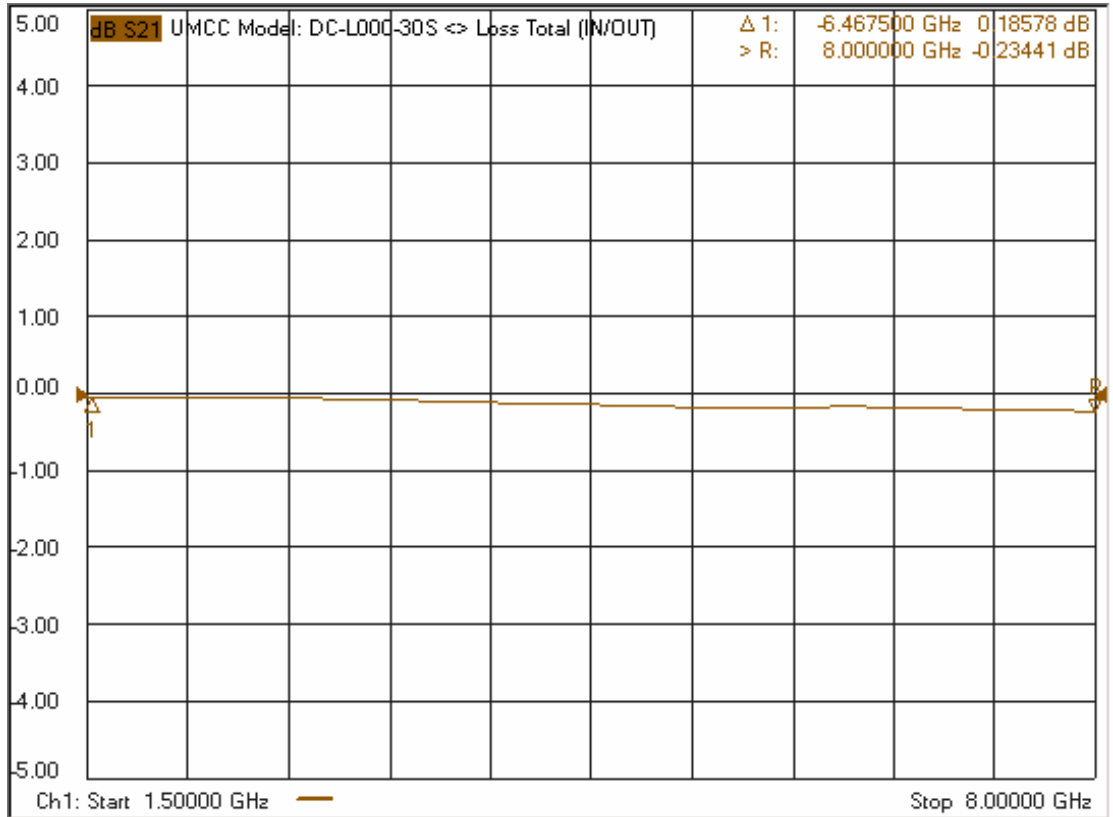

Model: DC-L000-30S

-Insertion Loss

-Coupling

Model: DC-L000-30S

- Return Loss

-Directivity