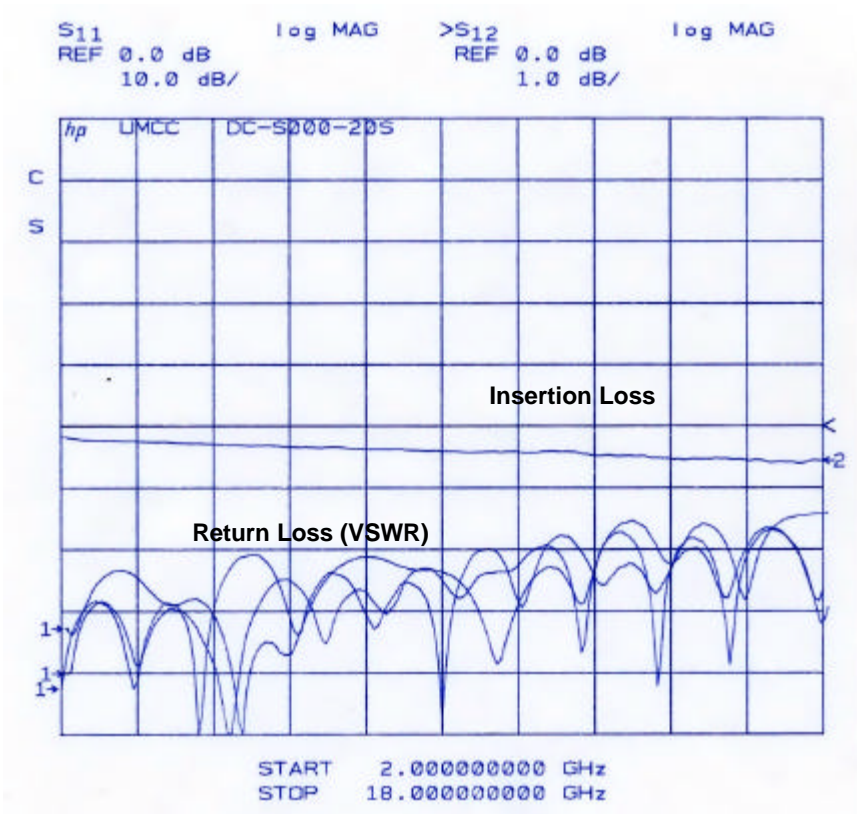

Model: DC-S000-20S

-Insertion Loss
-VSWR

-Coupling

Model: DC-S000-20S

-Directivity