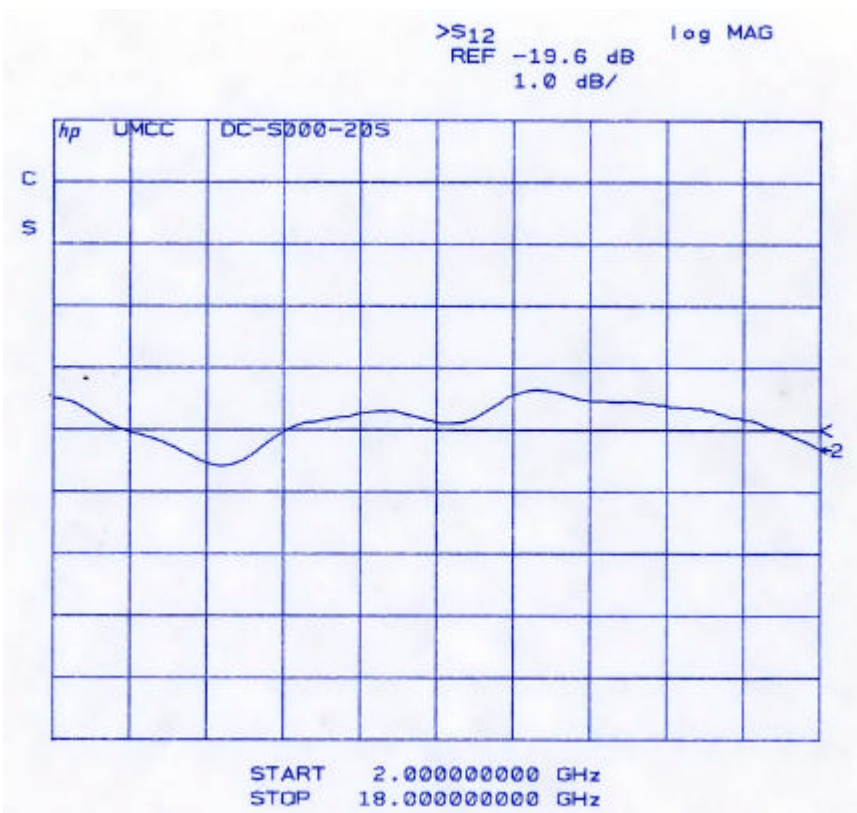

Model: DC-S000-20S

-Insertion Loss
-VSWR

-Coupling

Model: DC-S000-20S

-Directivity