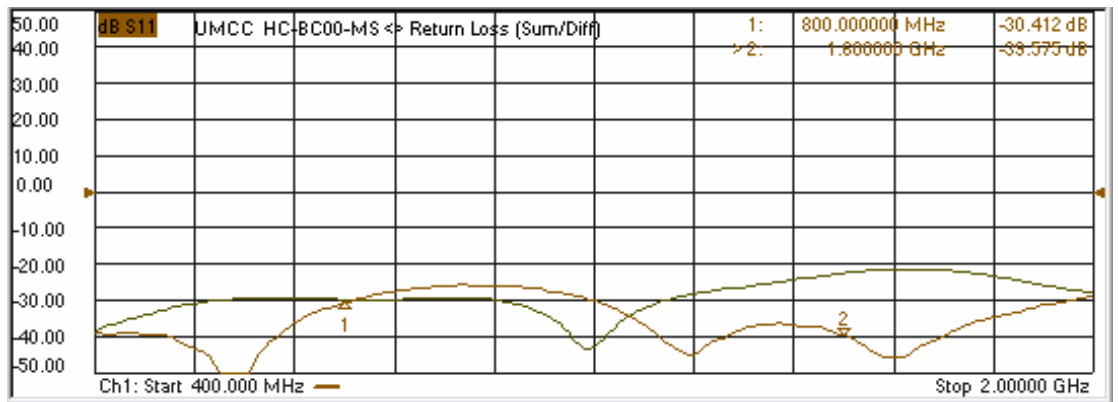

Model: HC-BC00-MS

- Coupling
 Sum Port to 0° Port
 Sum Port to 180° Port

- Coupling
 Diff. Port to 0° Port
 Diff. Port to 180° Port

Model: HC-BC00-MS

- Phase Difference
Sum Port to 0° Port
Sum Port to 180° Port

- Phase Difference
Diff. Port to 0° Port
Diff. Port to 180° Port

Model: HC-BC00-MS

**- Return Loss
(Sum, Diff., 0°, 180°)**

**-Isolation
Between Sum & Diff.
Between 0° & 180°**