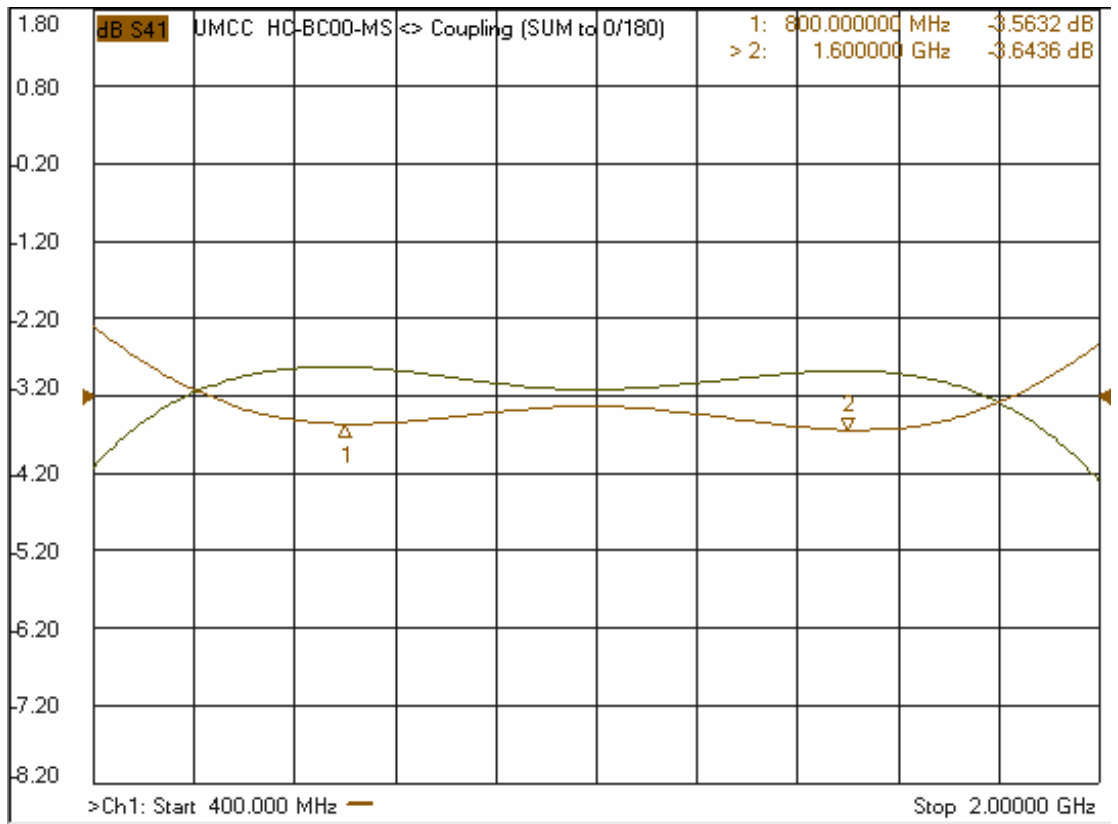

Model: HC-BC00-MS

- Coupling
 Sum Port to 0° Port
 Sum Port to 180° Port

- Coupling
 Diff. Port to 0° Port
 Diff. Port to 180° Port

Model: HC-BC00-MS

- Phase Difference
Sum Port to 0° Port
Sum Port to 180° Port

- Phase Difference
Diff. Port to 0° Port
Diff. Port to 180° Port

Model: HC-BC00-MS

**- Return Loss
(Sum, Diff., 0°, 180°)**

**-Isolation
Between Sum & Diff.
Between 0° & 180°**