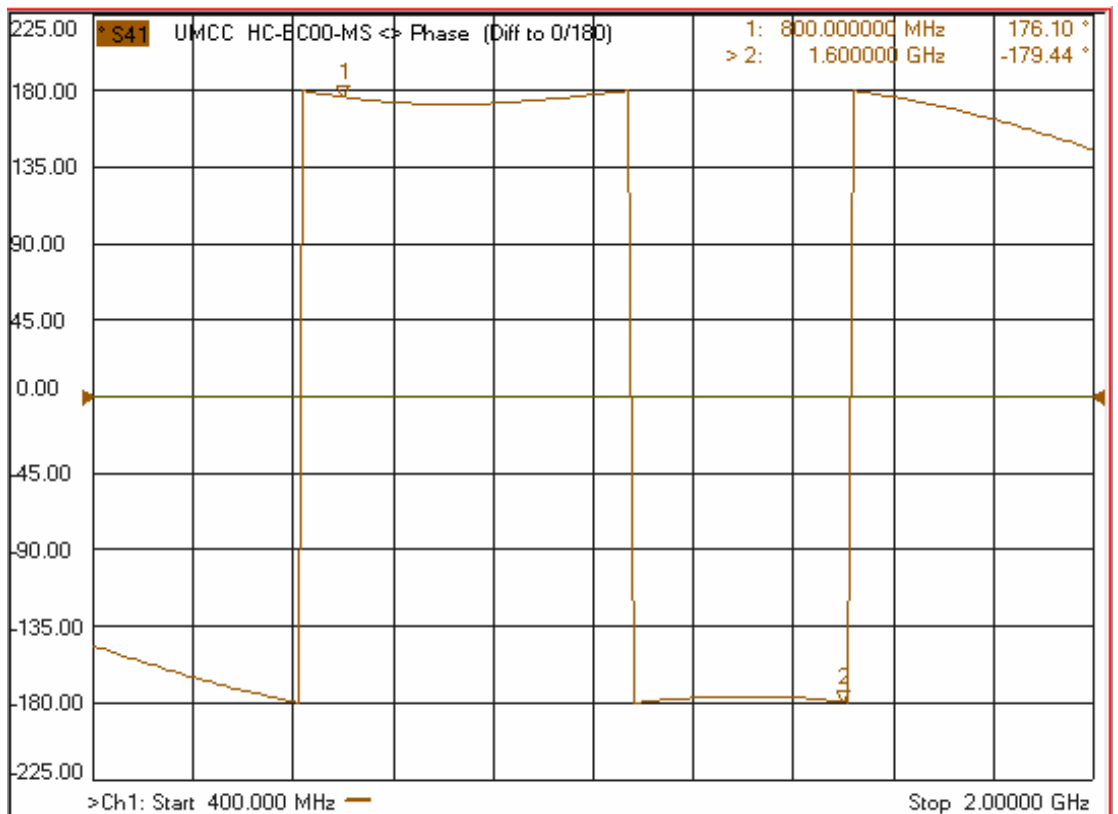

Model: HC-BC00-MS

- Coupling
 Sum Port to 0° Port
 Sum Port to 180° Port

- Coupling
 Diff. Port to 0° Port
 Diff. Port to 180° Port

Model: HC-BC00-MS

- Phase Difference
Sum Port to 0° Port
Sum Port to 180° Port

- Phase Difference
Diff. Port to 0° Port
Diff. Port to 180° Port

Model: HC-BC00-MS

**- Return Loss
(Sum, Diff., 0°, 180°)**

**-Isolation
Between Sum & Diff.
Between 0° & 180°**