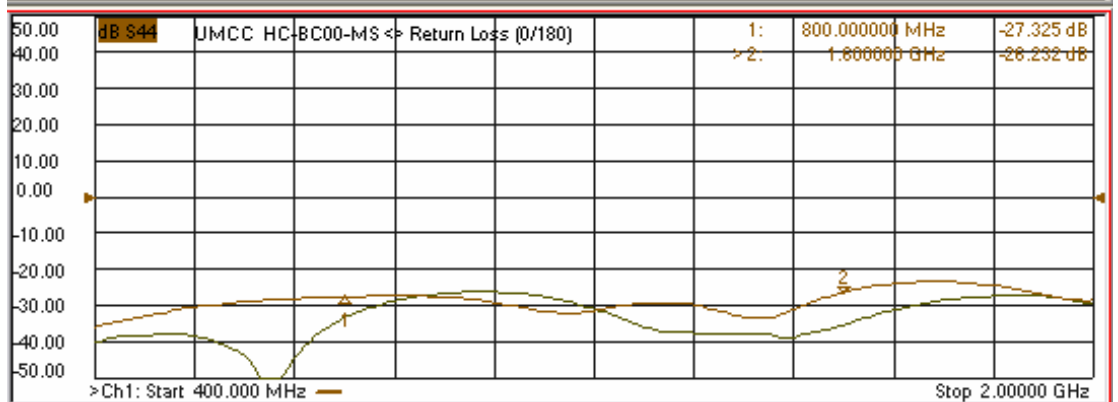

Model: HC-BC00-MS

- Coupling
 Sum Port to 0° Port
 Sum Port to 180° Port

- Coupling
 Diff. Port to 0° Port
 Diff. Port to 180° Port

Model: HC-BC00-MS

- Phase Difference
Sum Port to 0° Port
Sum Port to 180° Port

- Phase Difference
Diff. Port to 0° Port
Diff. Port to 180° Port

Model: HC-BC00-MS

**- Return Loss
(Sum, Diff., 0°, 180°)**

**-Isolation
Between Sum & Diff.
Between 0° & 180°**