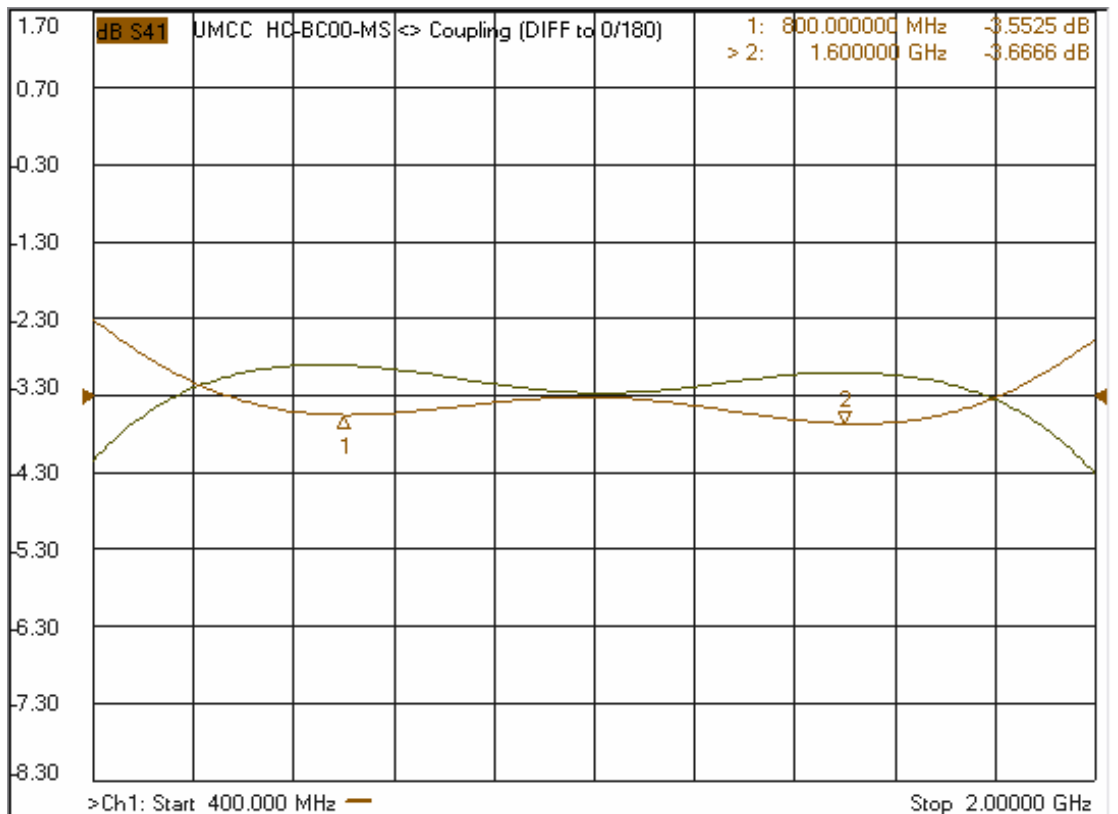

Model: HC-BC00-MS

- Coupling
 Sum Port to 0° Port
 Sum Port to 180° Port

- Coupling
 Diff. Port to 0° Port
 Diff. Port to 180° Port

Model: HC-BC00-MS

- Phase Difference
Sum Port to 0° Port
Sum Port to 180° Port

- Phase Difference
Diff. Port to 0° Port
Diff. Port to 180° Port

Model: HC-BC00-MS

**- Return Loss
(Sum, Diff., 0°, 180°)**

**-Isolation
Between Sum & Diff.
Between 0° & 180°**