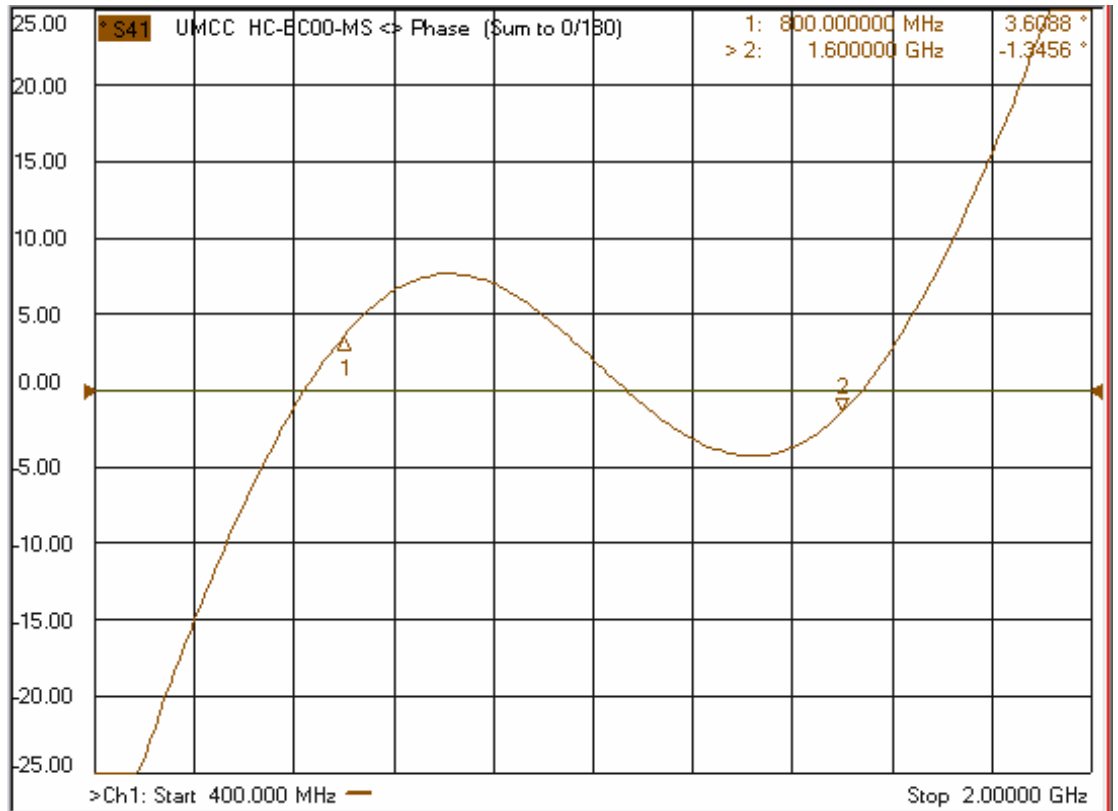

Model: HC-BC00-MS

- Coupling
 Sum Port to 0° Port
 Sum Port to 180° Port

- Coupling
 Diff. Port to 0° Port
 Diff. Port to 180° Port

Model: HC-BC00-MS

- Phase Difference
Sum Port to 0° Port
Sum Port to 180° Port

- Phase Difference
Diff. Port to 0° Port
Diff. Port to 180° Port

Model: HC-BC00-MS

**- Return Loss
(Sum, Diff., 0°, 180°)**

**-Isolation
Between Sum & Diff.
Between 0° & 180°**