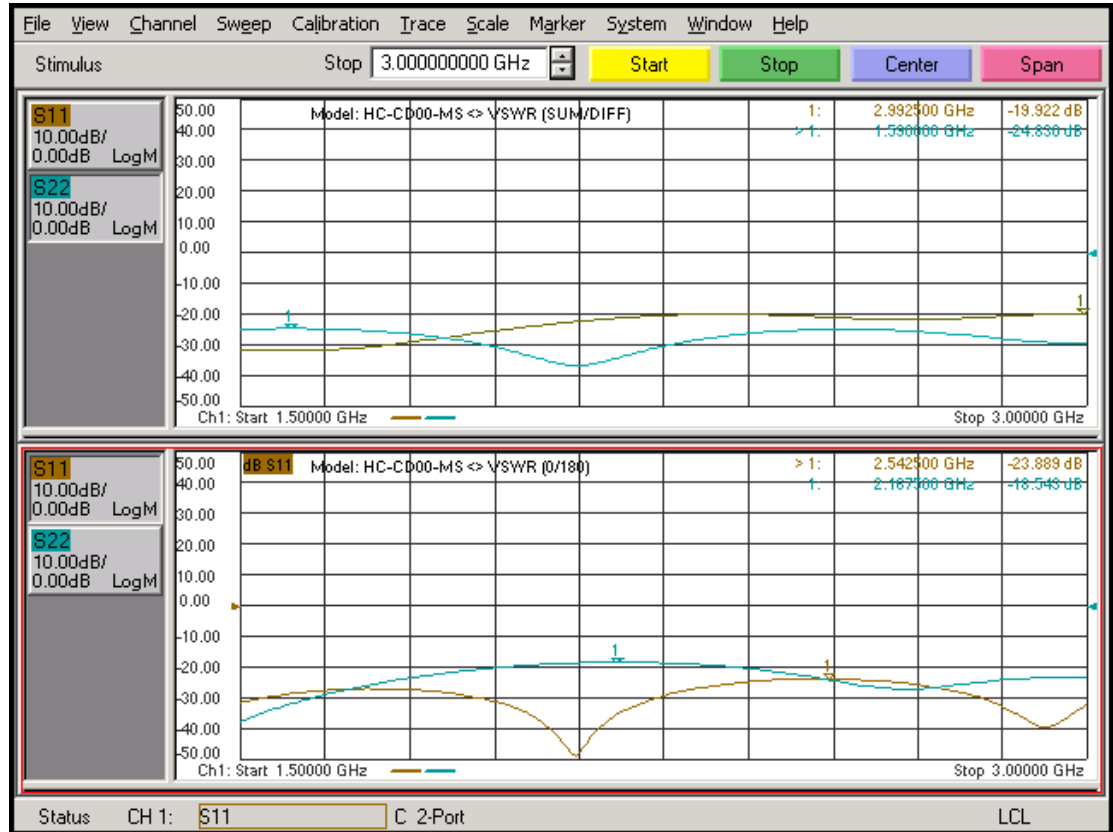

Model: HC-CD00-MS

- Coupling
 Sum Port to 0° Port
 Sum Port to 180° Port

- Coupling
 Diff. Port to 0° Port
 Diff. Port to 180° Port

- Phase Difference
Sum Port to 0° Port
Sum Port to 180° Port

- Phase Difference
Diff. Port to 0° Port
Diff. Port to 180° Port

Model: HC-CD00-MS

- VSWR
(Sum, Diff., 0°, 180°)

-Isolation
Between Sum & Diff.
Between 0° & 180°