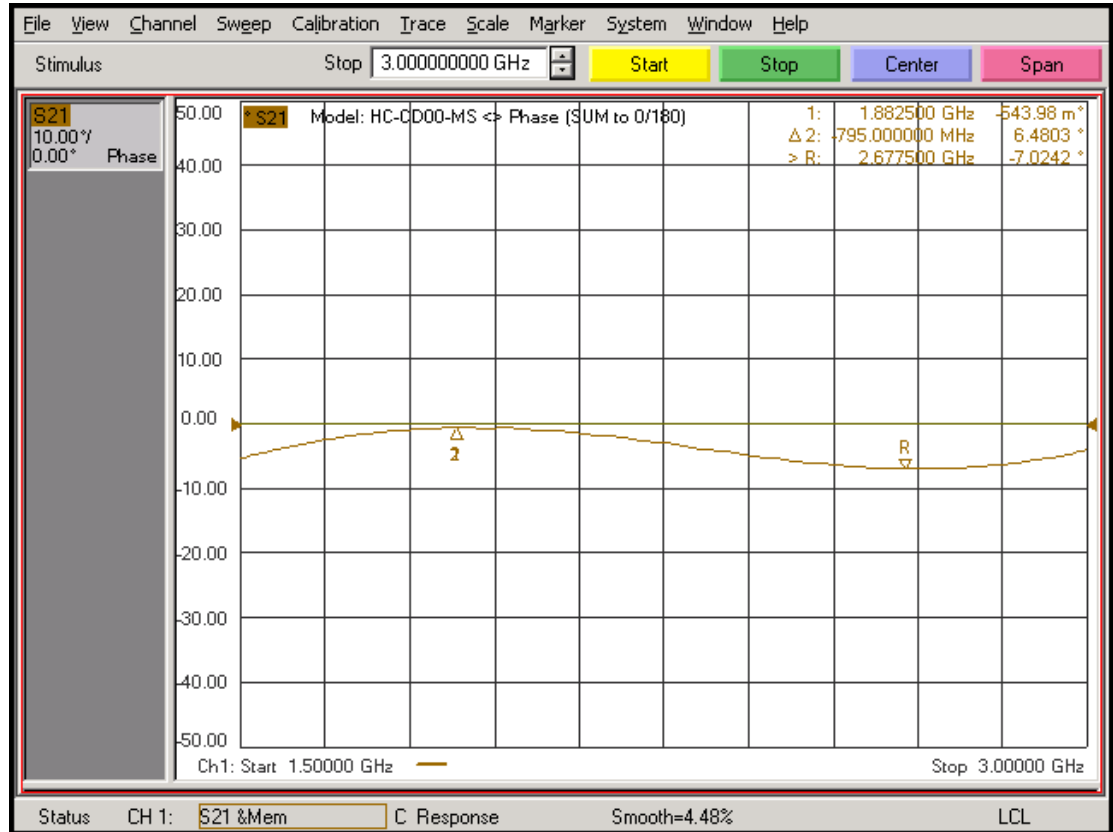

Model: HC-CD00-MS

- Coupling
 Sum Port to 0° Port
 Sum Port to 180° Port

- Coupling
 Diff. Port to 0° Port
 Diff. Port to 180° Port

- Phase Difference
Sum Port to 0° Port
Sum Port to 180° Port

- Phase Difference
Diff. Port to 0° Port
Diff. Port to 180° Port

Model: HC-CD00-MS

- VSWR
(Sum, Diff., 0°, 180°)

-Isolation
Between Sum & Diff.
Between 0° & 180°