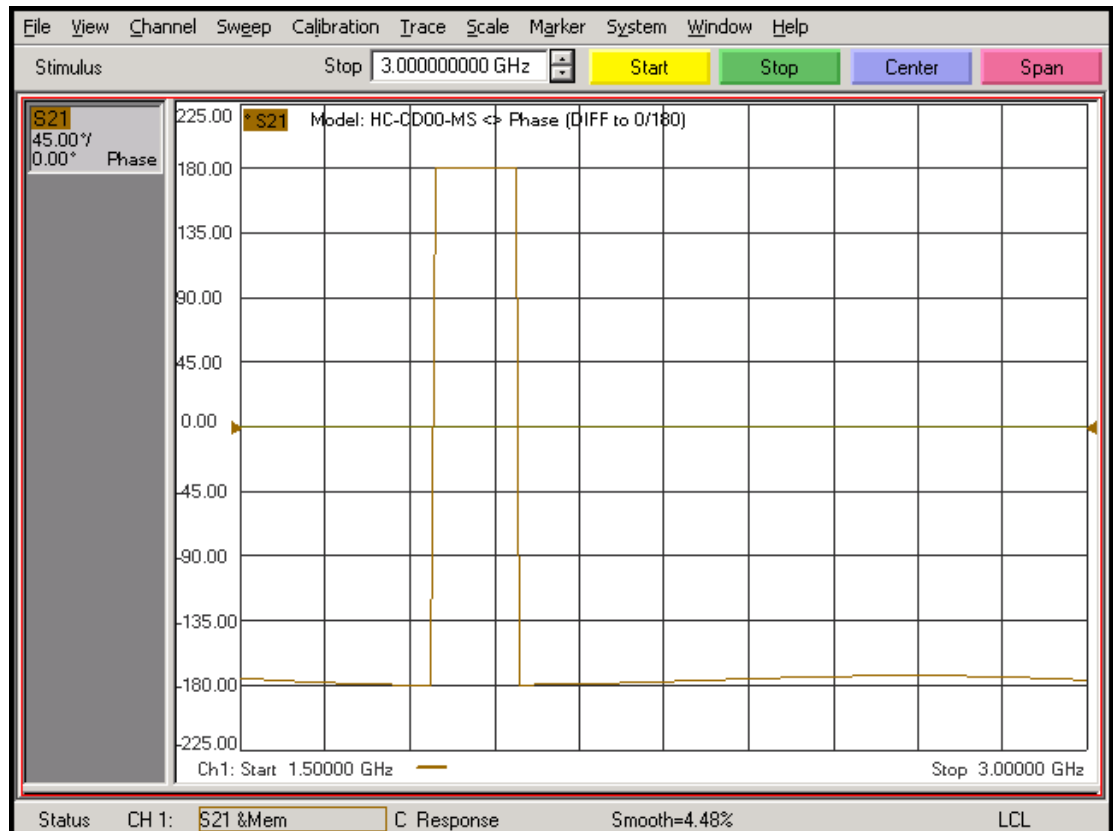

Model: HC-CD00-MS

- Coupling
 Sum Port to 0° Port
 Sum Port to 180° Port

- Coupling
 Diff. Port to 0° Port
 Diff. Port to 180° Port

- Phase Difference
Sum Port to 0° Port
Sum Port to 180° Port

- Phase Difference
Diff. Port to 0° Port
Diff. Port to 180° Port

Model: HC-CD00-MS

- VSWR
(Sum, Diff., 0°, 180°)

-Isolation
Between Sum & Diff.
Between 0° & 180°