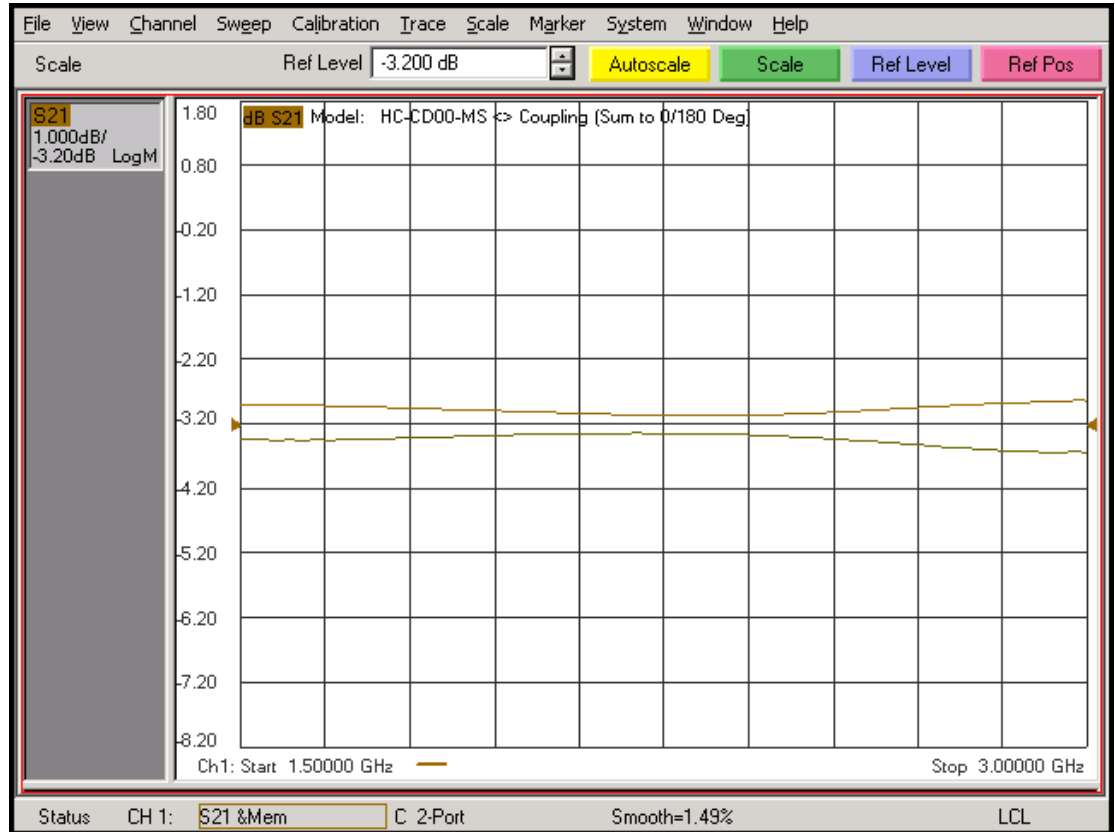

Model: HC-CD00-MS

- Coupling
 Sum Port to 0° Port
 Sum Port to 180° Port

- Coupling
 Diff. Port to 0° Port
 Diff. Port to 180° Port

- Phase Difference
Sum Port to 0° Port
Sum Port to 180° Port

- Phase Difference
Diff. Port to 0° Port
Diff. Port to 180° Port

Model: HC-CD00-MS

- VSWR
(Sum, Diff., 0°, 180°)

-Isolation
Between Sum & Diff.
Between 0° & 180°