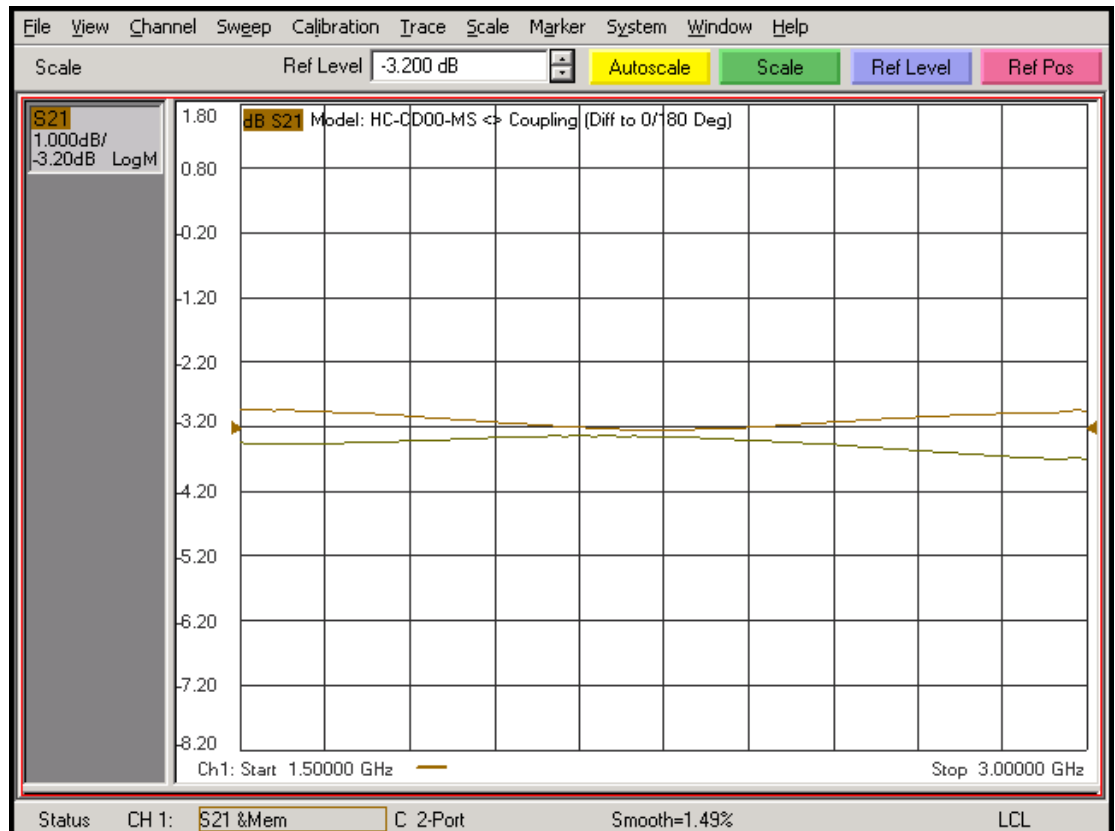

Model: HC-CD00-MS

- Coupling
 Sum Port to 0° Port
 Sum Port to 180° Port

- Coupling
 Diff. Port to 0° Port
 Diff. Port to 180° Port

- Phase Difference
Sum Port to 0° Port
Sum Port to 180° Port

- Phase Difference
Diff. Port to 0° Port
Diff. Port to 180° Port

Model: HC-CD00-MS

- VSWR
(Sum, Diff., 0°, 180°)

-Isolation
Between Sum & Diff.
Between 0° & 180°