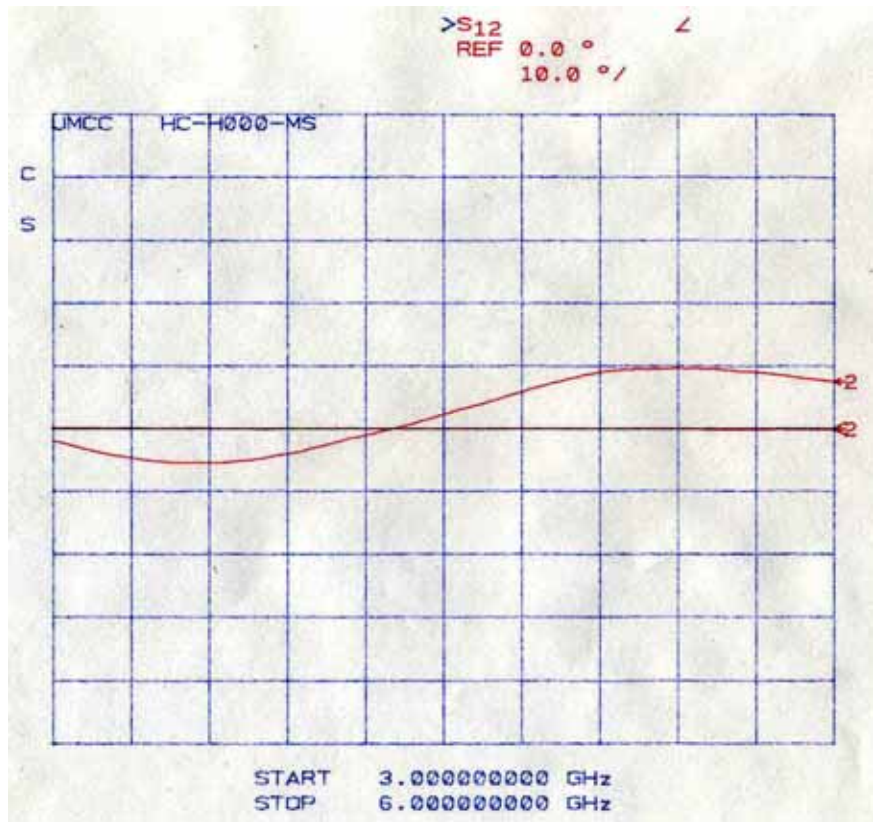

Model: HC-H000-MS

- Coupling

Sum Port to 0° Port
Sum Port to 180° Port

- Coupling

Diff. Port to 0° Port
Diff. Port to 180° Port

Model: HC-H000-MS

- Phase Difference

Sum Port to 0° Port (REF.)
Sum Port to 180° Port

- Phase Difference

Diff. Port to 0° Port (REF.)
Diff. Port to 180° Port

Model: HC-H000-MS

- VSWR (Sum, Diff., 0°, 180°)

-Isolation

Between Sum & Diff. Ports
 Between 0° & 180° Ports