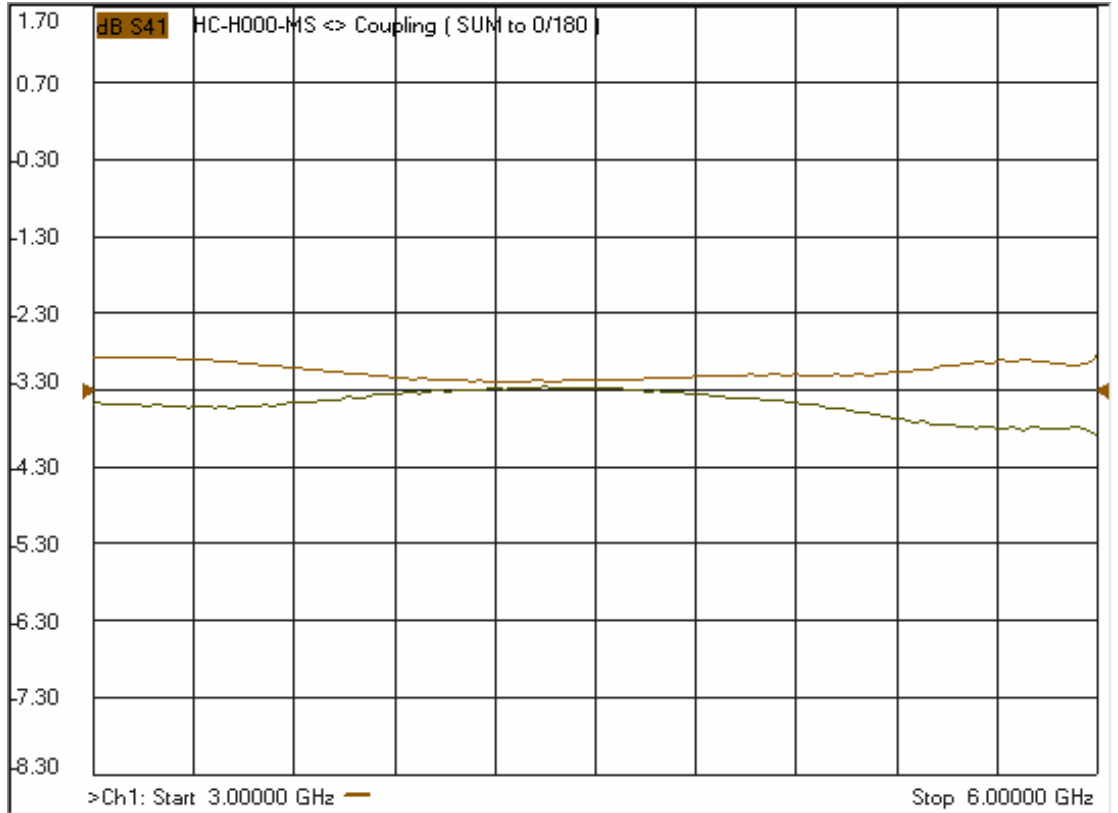

Model: HC-H000-MS

- Coupling  
Sum Port to 0° Port  
Sum Port to 180° Port

- Coupling  
Diff. Port to 0° Port  
Diff. Port to 180° Port

Model: HC-H000-MS

- Phase Difference  
Sum Port to 0° Port  
Sum Port to 180° Port

- Phase Difference  
Diff. Port to 0° Port  
Diff. Port to 180° Port

Model: HC-H000-MS

**- Return Loss**  
(Sum, Diff., 0°, 180°)

**- Isolation**  
Between Sum & Diff.  
Between 0° & 180°