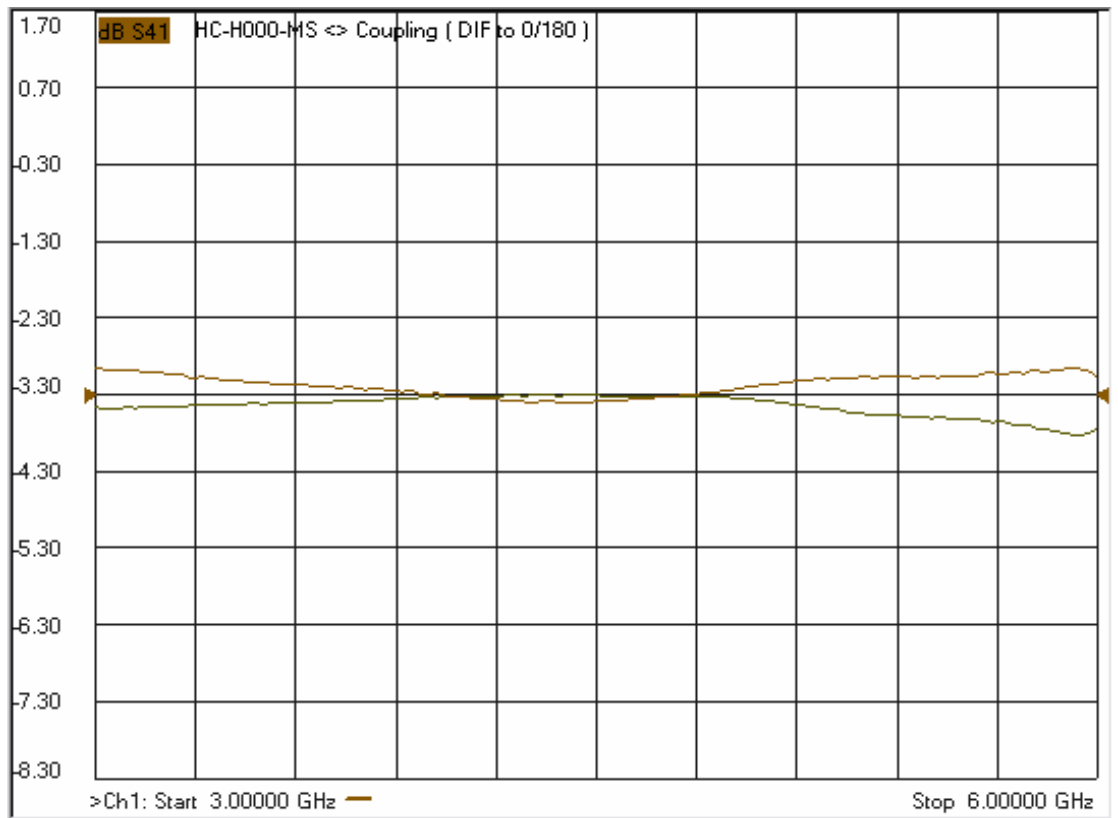

Model: HC-H000-MS

- Coupling  
Sum Port to 0° Port  
Sum Port to 180° Port

- Coupling  
Diff. Port to 0° Port  
Diff. Port to 180° Port

Model: HC-H000-MS

- Phase Difference  
Sum Port to 0° Port  
Sum Port to 180° Port

- Phase Difference  
Diff. Port to 0° Port  
Diff. Port to 180° Port

Model: HC-H000-MS

**- Return Loss**  
(Sum, Diff., 0°, 180°)

**- Isolation**  
Between Sum & Diff.  
Between 0° & 180°