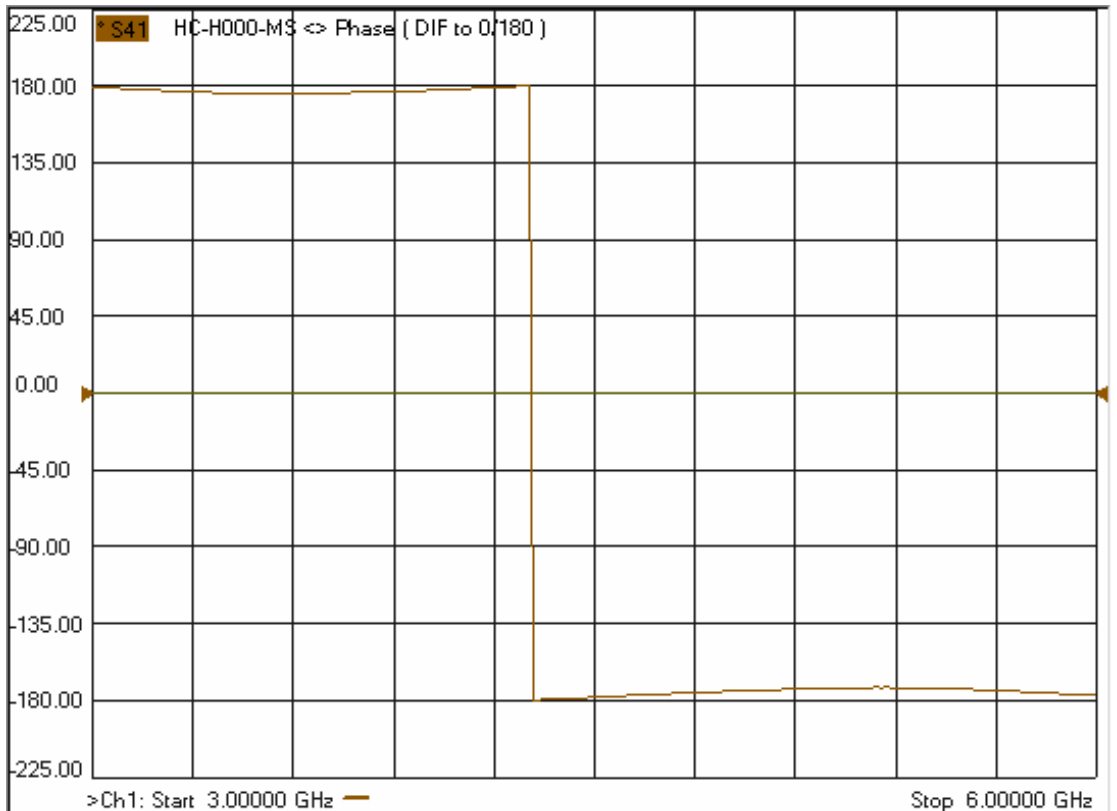

Model: HC-H000-MS

- Coupling  
Sum Port to 0° Port  
Sum Port to 180° Port

- Coupling  
Diff. Port to 0° Port  
Diff. Port to 180° Port

Model: HC-H000-MS

- Phase Difference  
Sum Port to 0° Port  
Sum Port to 180° Port

- Phase Difference  
Diff. Port to 0° Port  
Diff. Port to 180° Port

Model: HC-H000-MS

**- Return Loss**  
(Sum, Diff., 0°, 180°)

**- Isolation**  
Between Sum & Diff.  
Between 0° & 180°