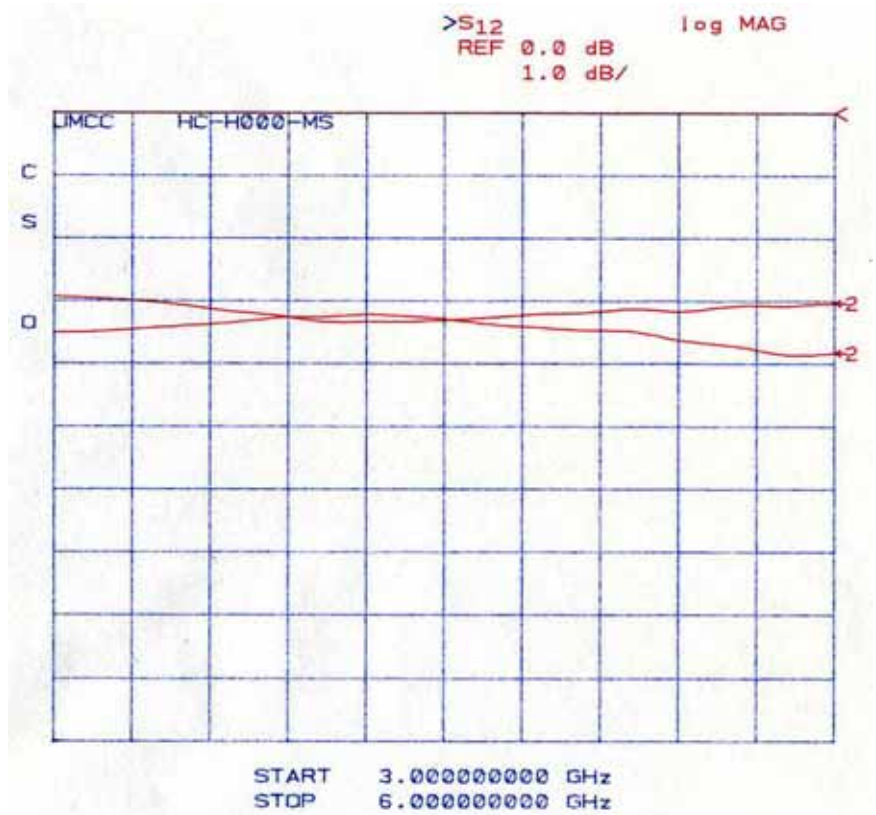

Model: HC-H000-MS

- Coupling

Sum Port to 0° Port
Sum Port to 180° Port

- Coupling

Diff. Port to 0° Port
Diff. Port to 180° Port

Model: HC-H000-MS

- Phase Difference

Sum Port to 0° Port (REF.)
Sum Port to 180° Port

- Phase Difference

Diff. Port to 0° Port (REF.)
Diff. Port to 180° Port

Model: HC-H000-MS

- VSWR (Sum, Diff., 0°, 180°)

-Isolation

Between Sum & Diff. Ports
 Between 0° & 180° Ports