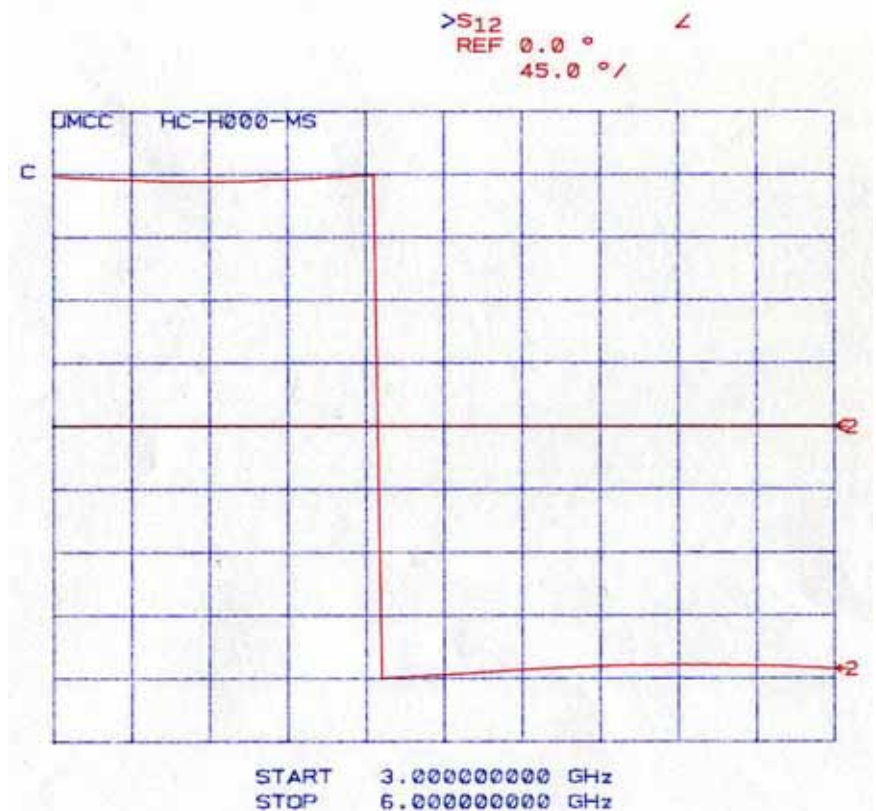

Model: HC-H000-MS

- Coupling

Sum Port to 0° Port
Sum Port to 180° Port

- Coupling

Diff. Port to 0° Port
Diff. Port to 180° Port

Model: HC-H000-MS

- Phase Difference

Sum Port to 0° Port (REF.)
Sum Port to 180° Port

- Phase Difference

Diff. Port to 0° Port (REF.)
Diff. Port to 180° Port

Model: HC-H000-MS

- VSWR (Sum, Diff., 0°, 180°)

-Isolation

Between Sum & Diff. Ports
 Between 0° & 180° Ports