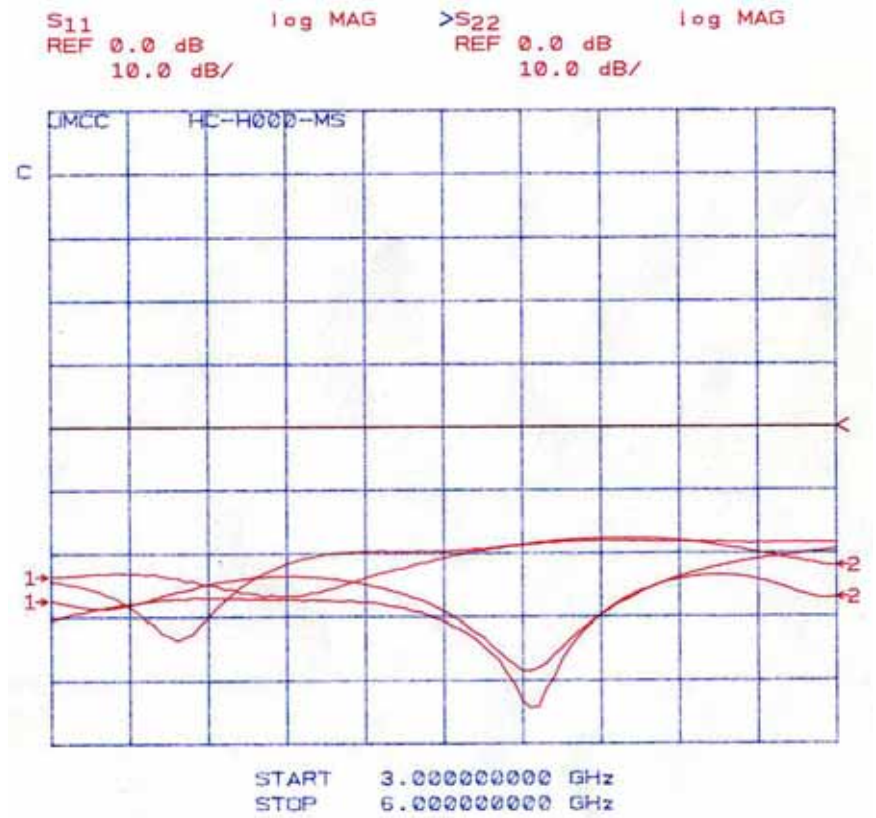

Model: HC-H000-MS

- Coupling

Sum Port to 0° Port
Sum Port to 180° Port

- Coupling

Diff. Port to 0° Port
Diff. Port to 180° Port

Model: HC-H000-MS

- Phase Difference

Sum Port to 0° Port (REF.)
Sum Port to 180° Port

- Phase Difference

Diff. Port to 0° Port (REF.)
Diff. Port to 180° Port

Model: HC-H000-MS

- VSWR (Sum, Diff., 0°, 180°)

-Isolation

Between Sum & Diff. Ports
 Between 0° & 180° Ports