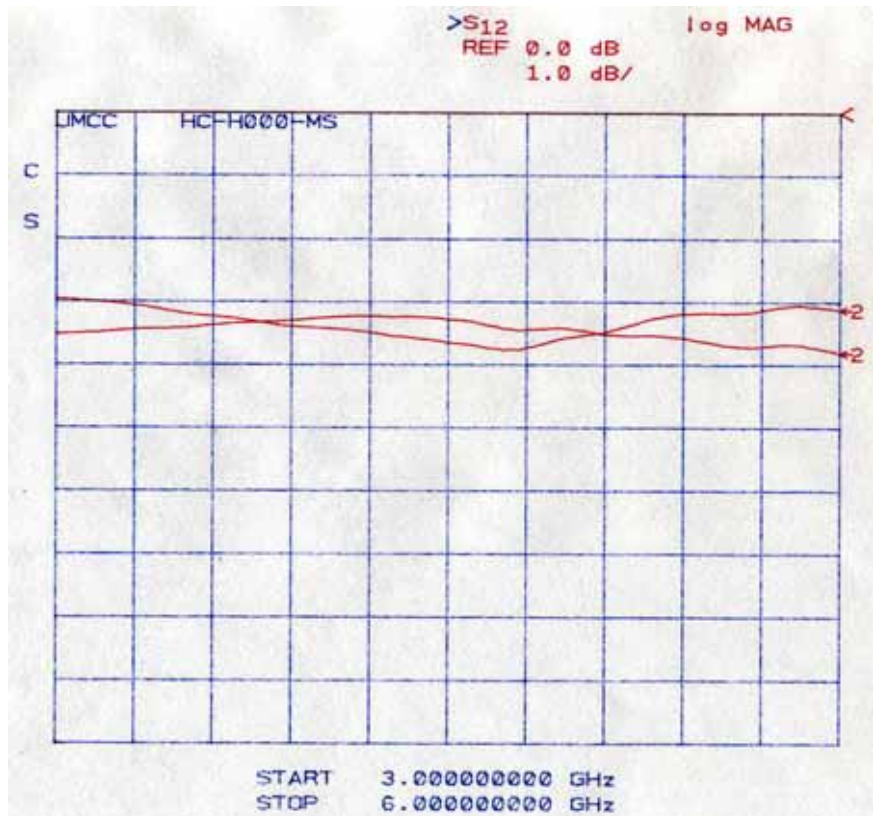

Model: HC-H000-MS

- Coupling

Sum Port to 0° Port
Sum Port to 180° Port

- Coupling

Diff. Port to 0° Port
Diff. Port to 180° Port

Model: HC-H000-MS

- Phase Difference

Sum Port to 0° Port (REF.)
Sum Port to 180° Port

- Phase Difference

Diff. Port to 0° Port (REF.)
Diff. Port to 180° Port

Model: HC-H000-MS

- VSWR (Sum, Diff., 0°, 180°)

-Isolation

Between Sum & Diff. Ports
 Between 0° & 180° Ports