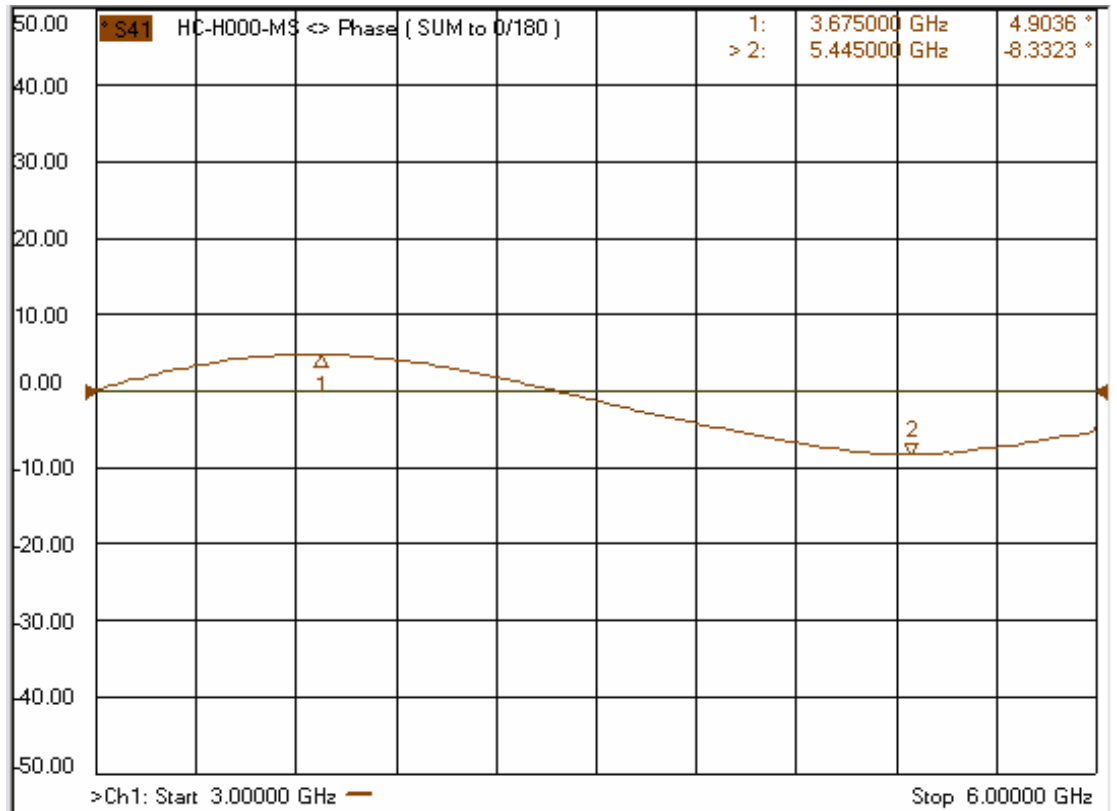

Model: HC-H000-MS

- Coupling  
Sum Port to 0° Port  
Sum Port to 180° Port

- Coupling  
Diff. Port to 0° Port  
Diff. Port to 180° Port

Model: HC-H000-MS

- Phase Difference  
Sum Port to 0° Port  
Sum Port to 180° Port

- Phase Difference  
Diff. Port to 0° Port  
Diff. Port to 180° Port

Model: HC-H000-MS

**- Return Loss**  
(Sum, Diff., 0°, 180°)

**- Isolation**  
Between Sum & Diff.  
Between 0° & 180°