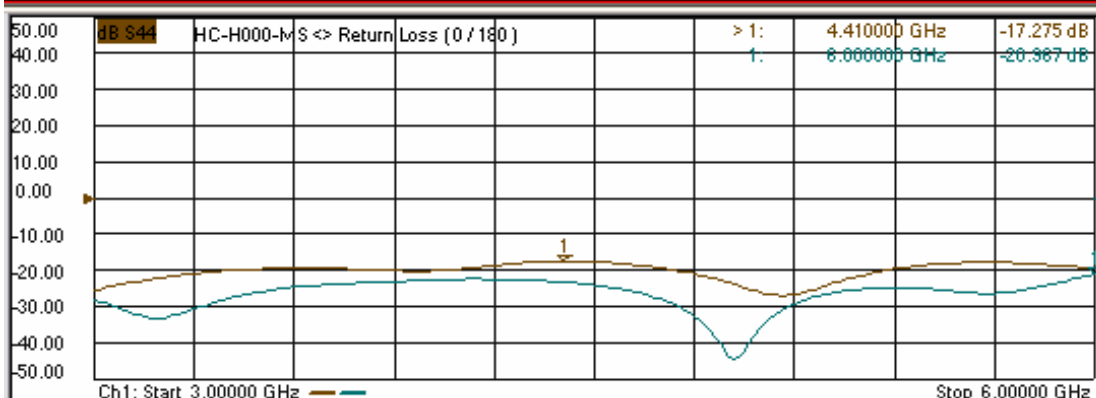

Model: HC-H000-MS

- Coupling  
Sum Port to 0° Port  
Sum Port to 180° Port

- Coupling  
Diff. Port to 0° Port  
Diff. Port to 180° Port

Model: HC-H000-MS

- Phase Difference  
Sum Port to 0° Port  
Sum Port to 180° Port

- Phase Difference  
Diff. Port to 0° Port  
Diff. Port to 180° Port

Model: HC-H000-MS

**- Return Loss**  
(Sum, Diff., 0°, 180°)

**- Isolation**  
Between Sum & Diff.  
Between 0° & 180°