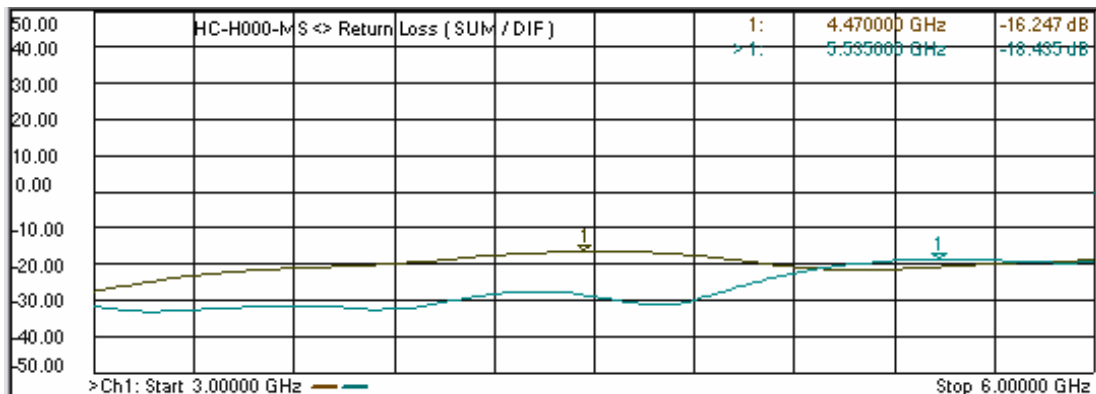

Model: HC-H000-MS

- Coupling  
Sum Port to 0° Port  
Sum Port to 180° Port

- Coupling  
Diff. Port to 0° Port  
Diff. Port to 180° Port

Model: HC-H000-MS

- Phase Difference  
Sum Port to 0° Port  
Sum Port to 180° Port

- Phase Difference  
Diff. Port to 0° Port  
Diff. Port to 180° Port

Model: HC-H000-MS

**- Return Loss**  
(Sum, Diff., 0°, 180°)

**- Isolation**  
Between Sum & Diff.  
Between 0° & 180°