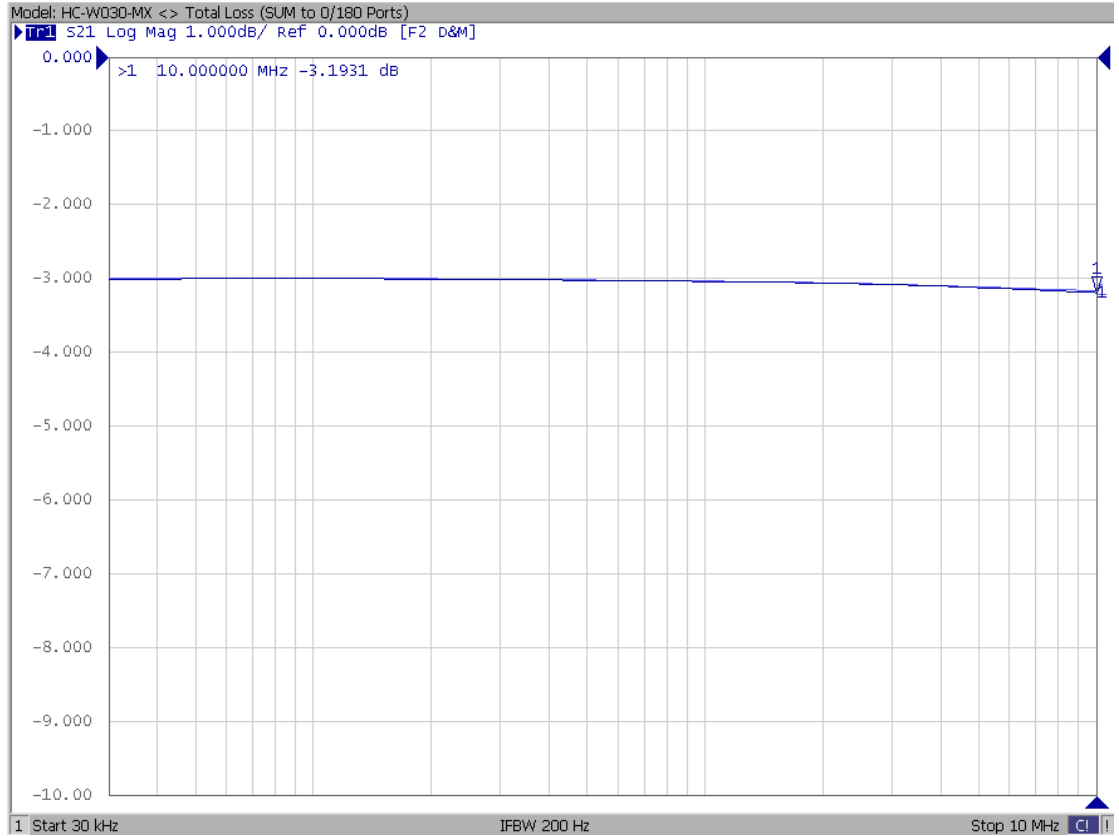

Model: HC-W030-MX

**-Insertion Loss  
SUM to 0/180 Ports**

**-Insertion Loss  
DIFF to 0/180 Ports**

Model: HC-W030-MX

**-Return Loss  
0/180 Ports**

**-Return Loss  
SUM & DIFF Ports**

Model: HC-W030-MX

-Isolation  
0/180 Ports

-Isolation  
SUM & DIFF Ports

Model: HC-W030-MX

-Phase Error  
SUM to 0/180 Ports

-Phase Error  
DIFF to 0/180 Ports