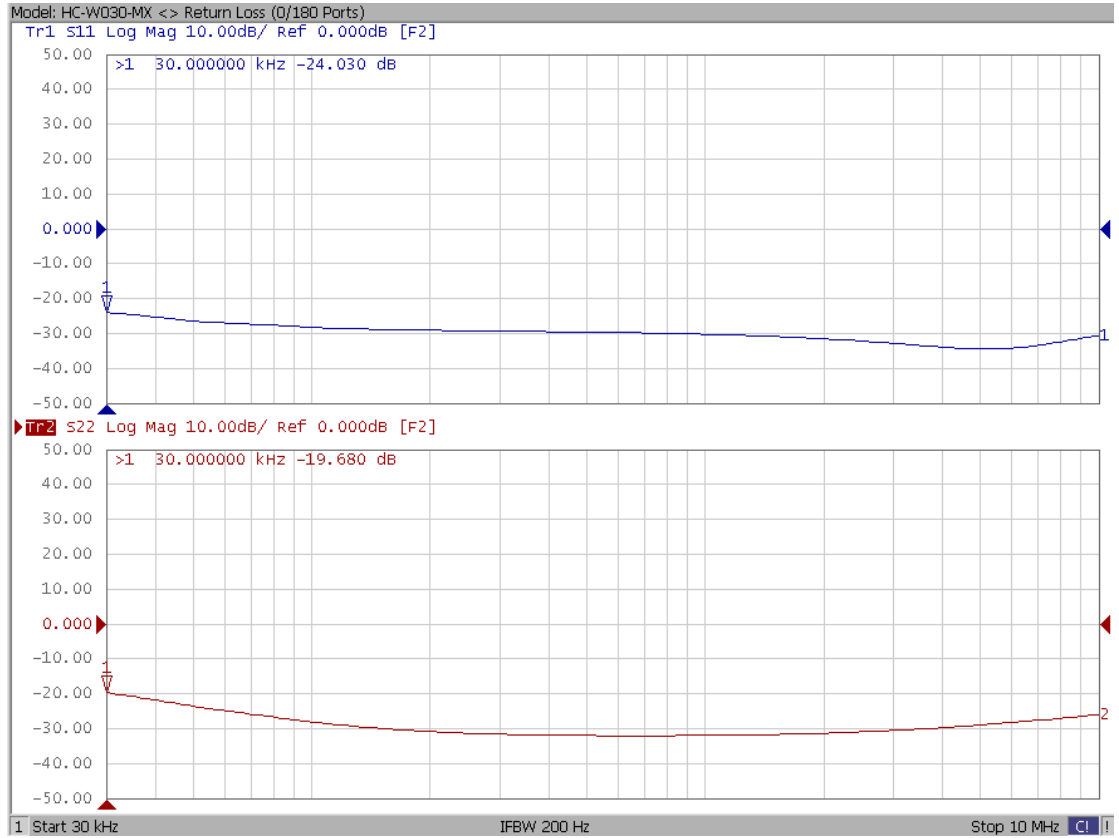

Model: HC-W030-MX

**-Insertion Loss  
SUM to 0/180 Ports**

**-Insertion Loss  
DIFF to 0/180 Ports**

Model: HC-W030-MX

**-Return Loss  
0/180 Ports**

**-Return Loss  
SUM & DIFF Ports**

Model: HC-W030-MX

-Isolation  
0/180 Ports

-Isolation  
SUM & DIFF Ports

Model: HC-W030-MX

-Phase Error  
SUM to 0/180 Ports

-Phase Error  
DIFF to 0/180 Ports