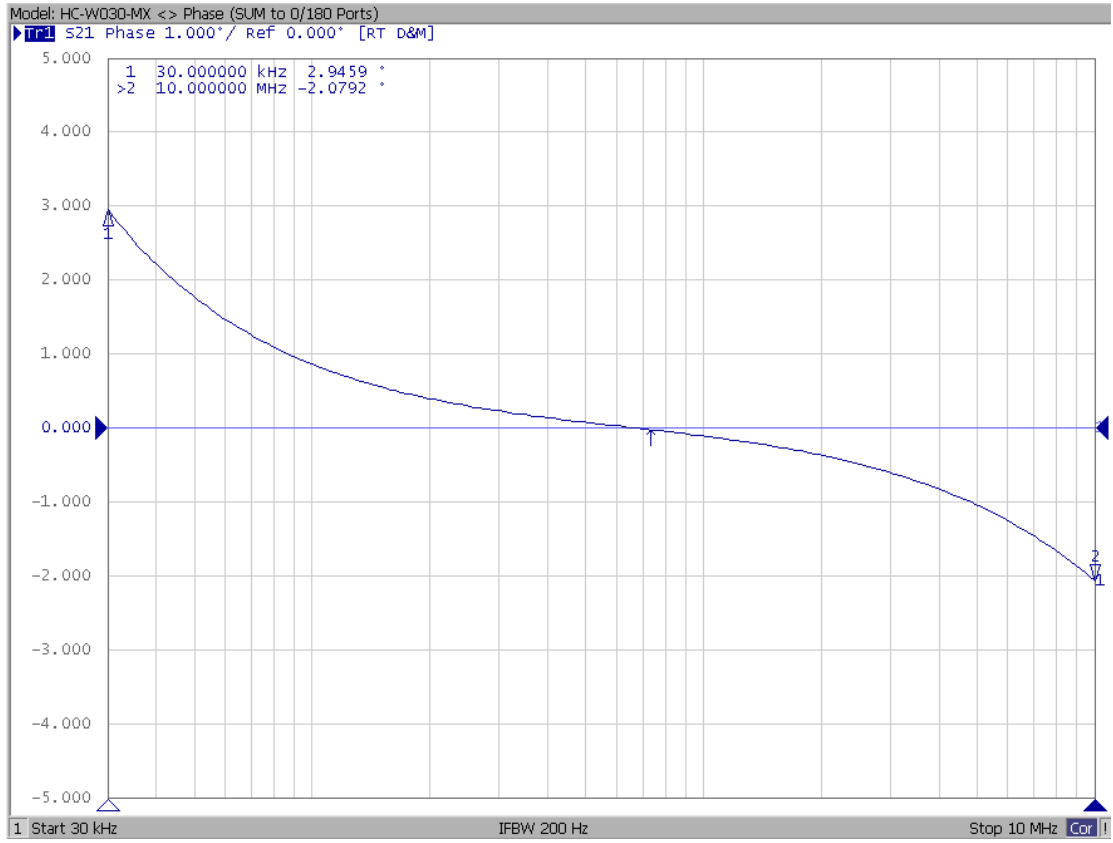

Model: HC-W030-MX

**-Insertion Loss  
SUM to 0/180 Ports**

**-Insertion Loss  
DIFF to 0/180 Ports**

Model: HC-W030-MX

**-Return Loss  
0/180 Ports**

**-Return Loss  
SUM & DIFF Ports**

Model: HC-W030-MX

-Isolation  
0/180 Ports

-Isolation  
SUM & DIFF Ports

Model: HC-W030-MX

-Phase Error  
SUM to 0/180 Ports

-Phase Error  
DIFF to 0/180 Ports