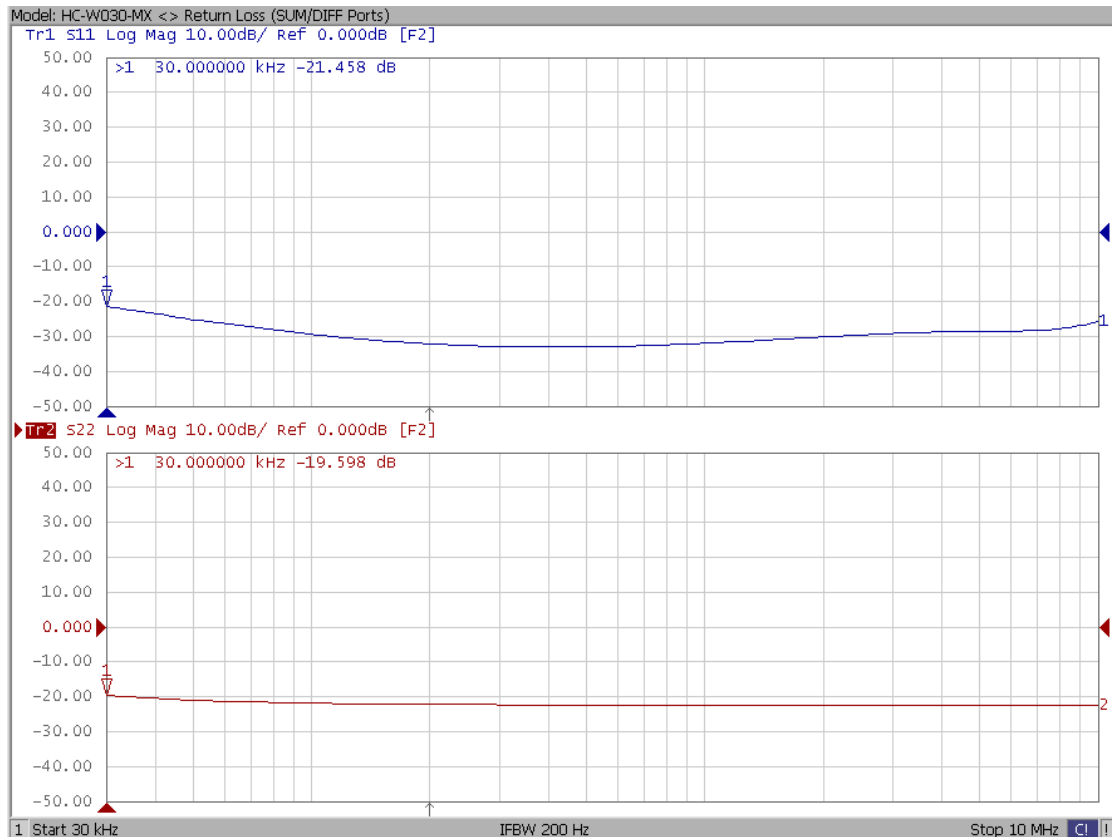

Model: HC-W030-MX

**-Insertion Loss  
SUM to 0/180 Ports**

**-Insertion Loss  
DIFF to 0/180 Ports**

Model: HC-W030-MX

**-Return Loss  
0/180 Ports**

**-Return Loss  
SUM & DIFF Ports**

Model: HC-W030-MX

-Isolation  
0/180 Ports

-Isolation  
SUM & DIFF Ports

Model: HC-W030-MX

-Phase Error  
SUM to 0/180 Ports

-Phase Error  
DIFF to 0/180 Ports