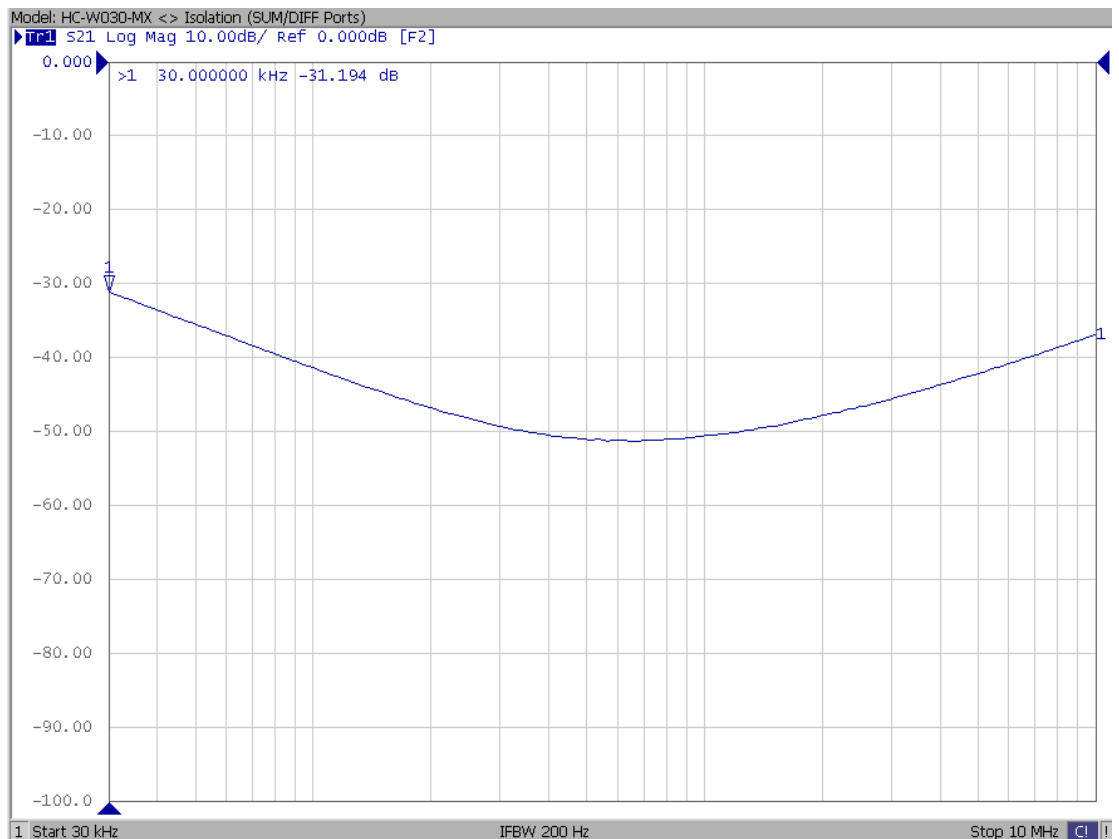

Model: HC-W030-MX

**-Insertion Loss  
SUM to 0/180 Ports**

**-Insertion Loss  
DIFF to 0/180 Ports**

Model: HC-W030-MX

**-Return Loss  
0/180 Ports**

**-Return Loss  
SUM & DIFF Ports**

Model: HC-W030-MX

-Isolation  
0/180 Ports

-Isolation  
SUM & DIFF Ports

Model: HC-W030-MX

-Phase Error  
SUM to 0/180 Ports

-Phase Error  
DIFF to 0/180 Ports