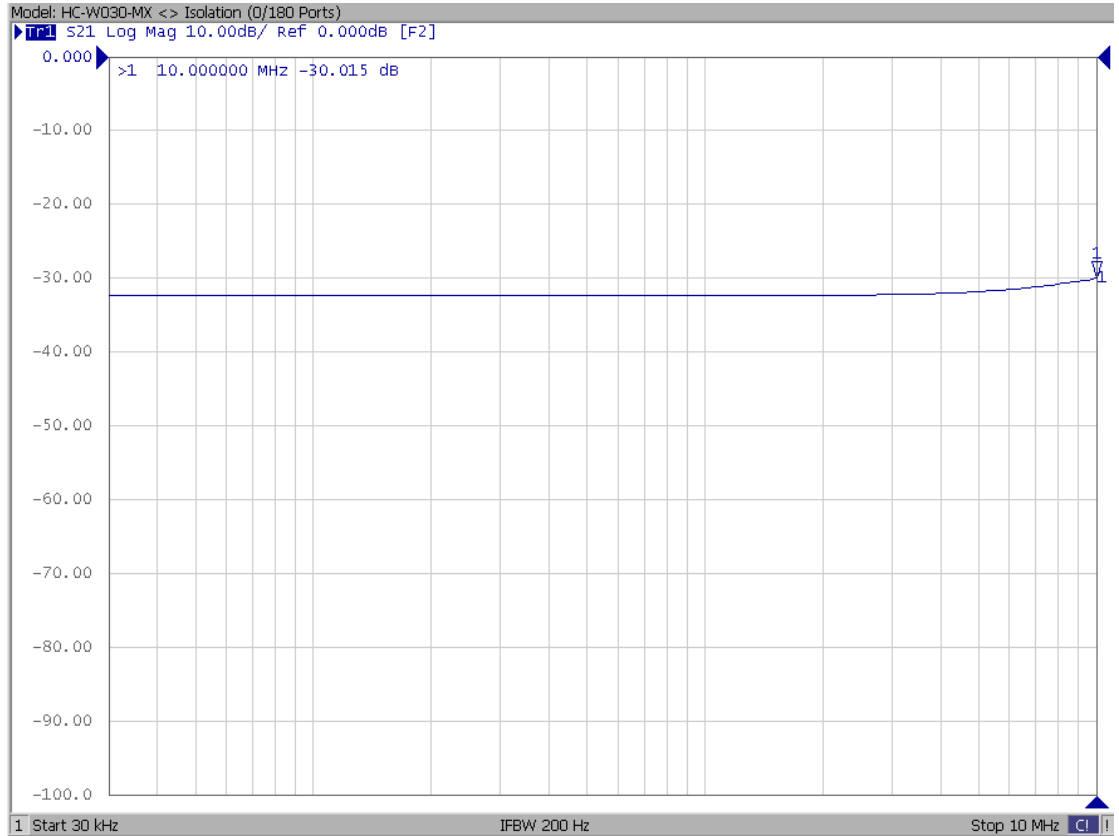

Model: HC-W030-MX

**-Insertion Loss  
SUM to 0/180 Ports**

**-Insertion Loss  
DIFF to 0/180 Ports**

Model: HC-W030-MX

**-Return Loss  
0/180 Ports**

**-Return Loss  
SUM & DIFF Ports**

Model: HC-W030-MX

-Isolation  
0/180 Ports

-Isolation  
SUM & DIFF Ports

Model: HC-W030-MX

-Phase Error  
SUM to 0/180 Ports

-Phase Error  
DIFF to 0/180 Ports