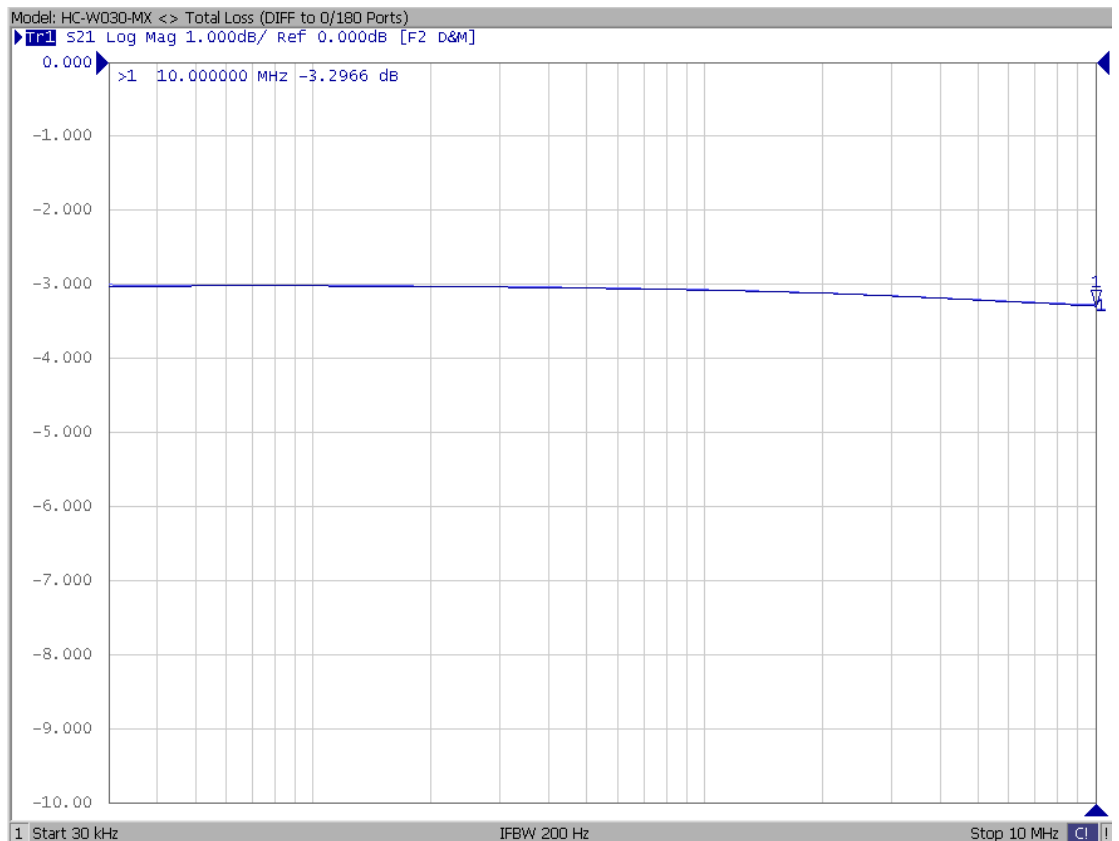

Model: HC-W030-MX

**-Insertion Loss  
SUM to 0/180 Ports**

**-Insertion Loss  
DIFF to 0/180 Ports**

Model: HC-W030-MX

**-Return Loss  
0/180 Ports**

**-Return Loss  
SUM & DIFF Ports**

Model: HC-W030-MX

-Isolation  
0/180 Ports

-Isolation  
SUM & DIFF Ports

Model: HC-W030-MX

-Phase Error  
SUM to 0/180 Ports

-Phase Error  
DIFF to 0/180 Ports