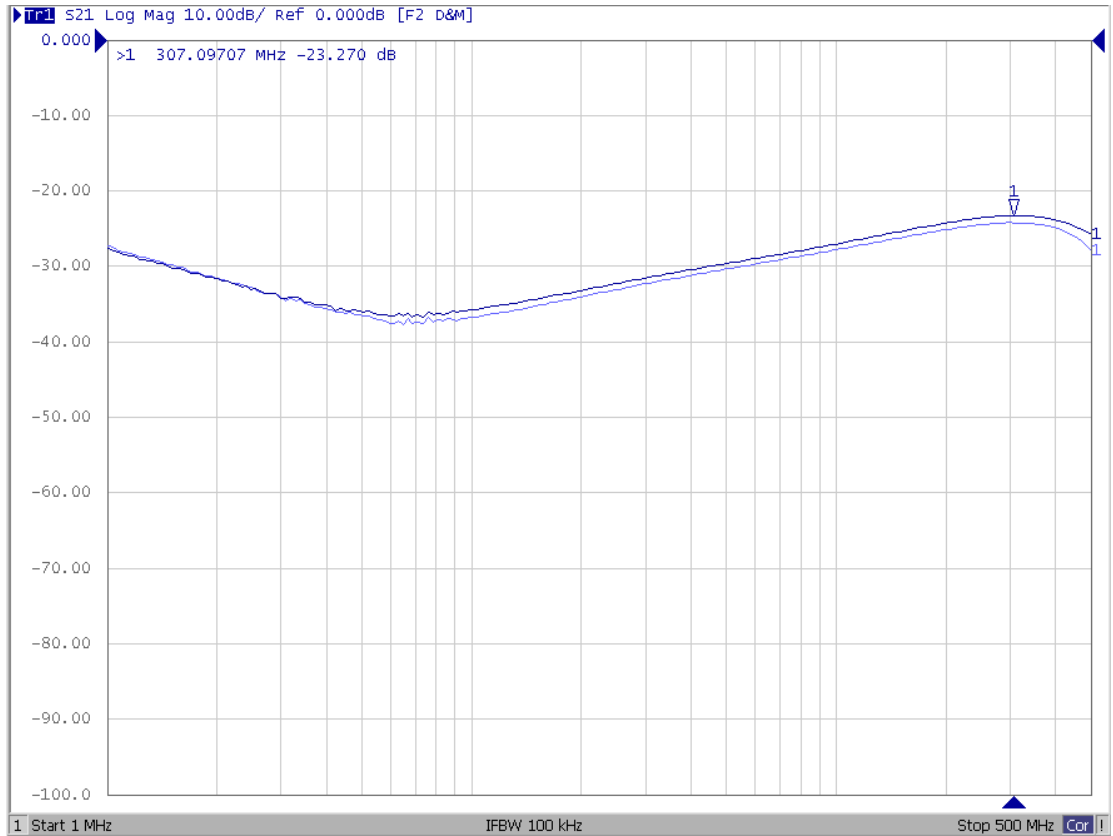

Model: PD-0500-3X

-Insertion Loss

-Return Loss (SUM Port)

-Return Loss (Output Ports)

Model: PD-0500-3X

-Isolation

-Phase