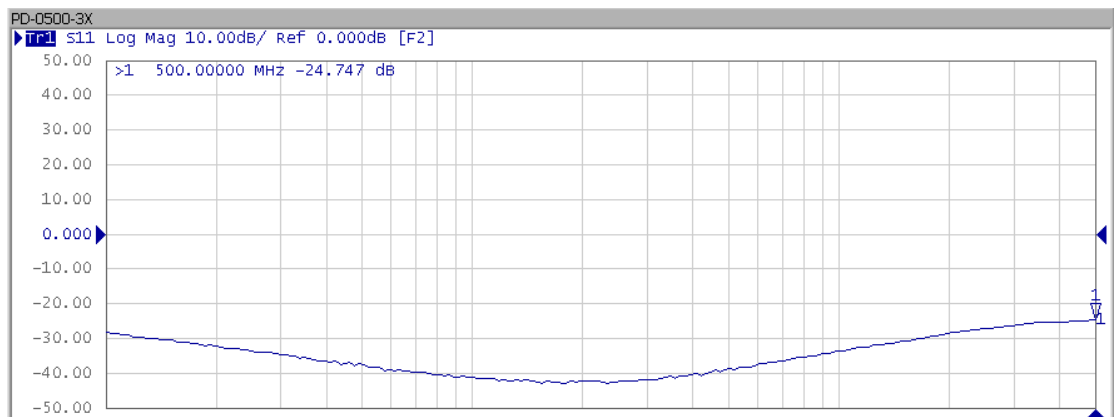

Model: PD-0500-3X

-Insertion Loss

-Return Loss (SUM Port)

-Return Loss (Output Ports)

Model: PD-0500-3X

-Isolation

-Phase