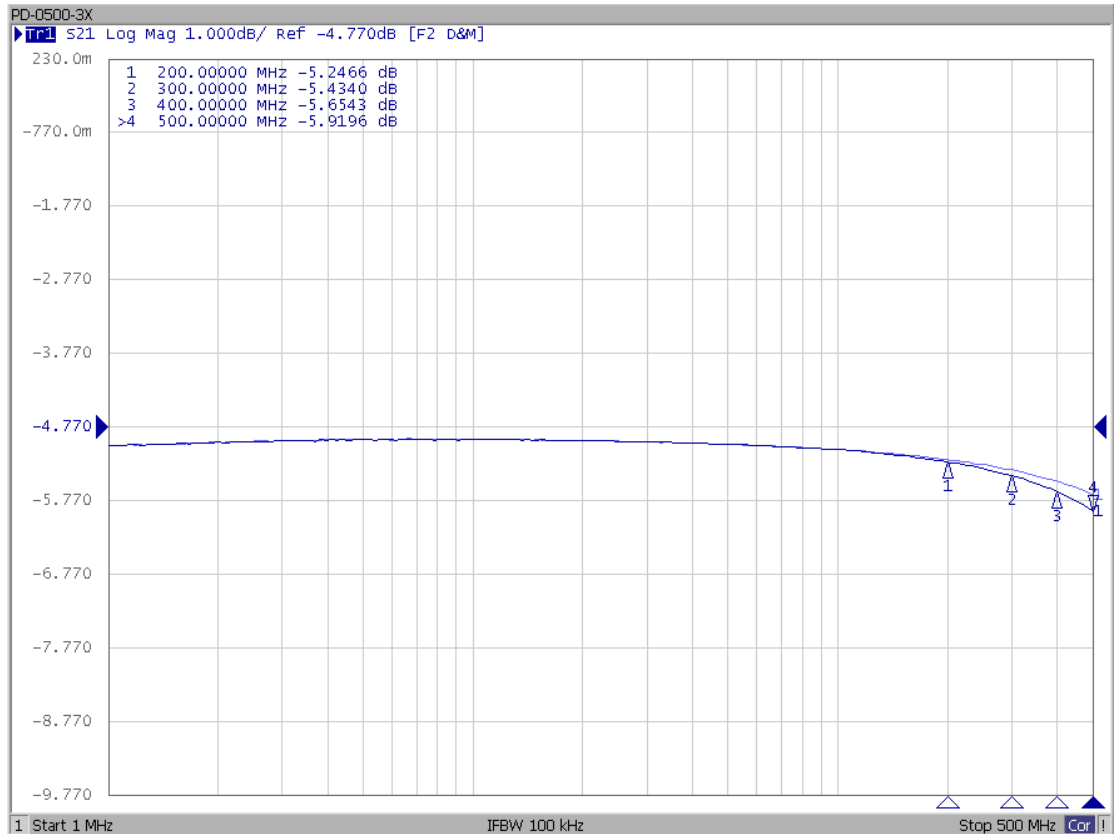

Model: PD-0500-3X

-Insertion Loss

-Return Loss (SUM Port)

-Return Loss (Output Ports)

Model: PD-0500-3X

-Isolation

-Phase