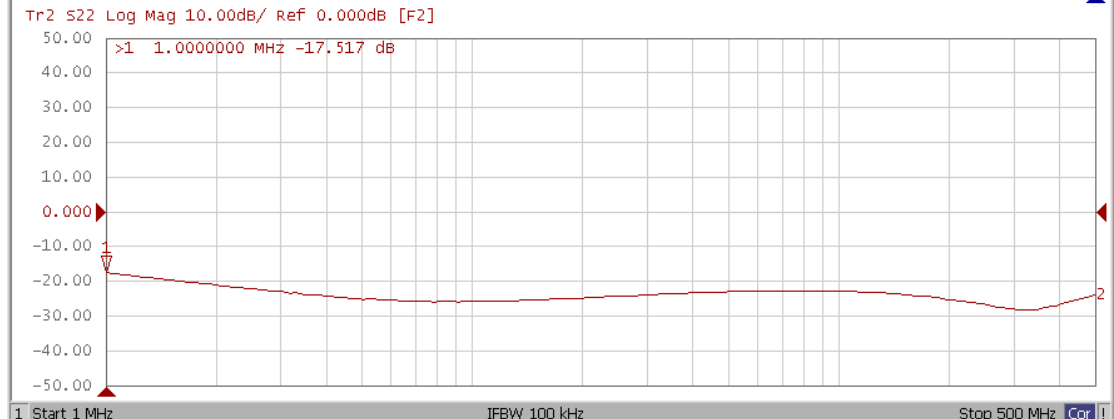

Model: PD-0500-3X

-Insertion Loss

-Return Loss (SUM Port)

-Return Loss (Output Ports)

Model: PD-0500-3X

-Isolation

-Phase