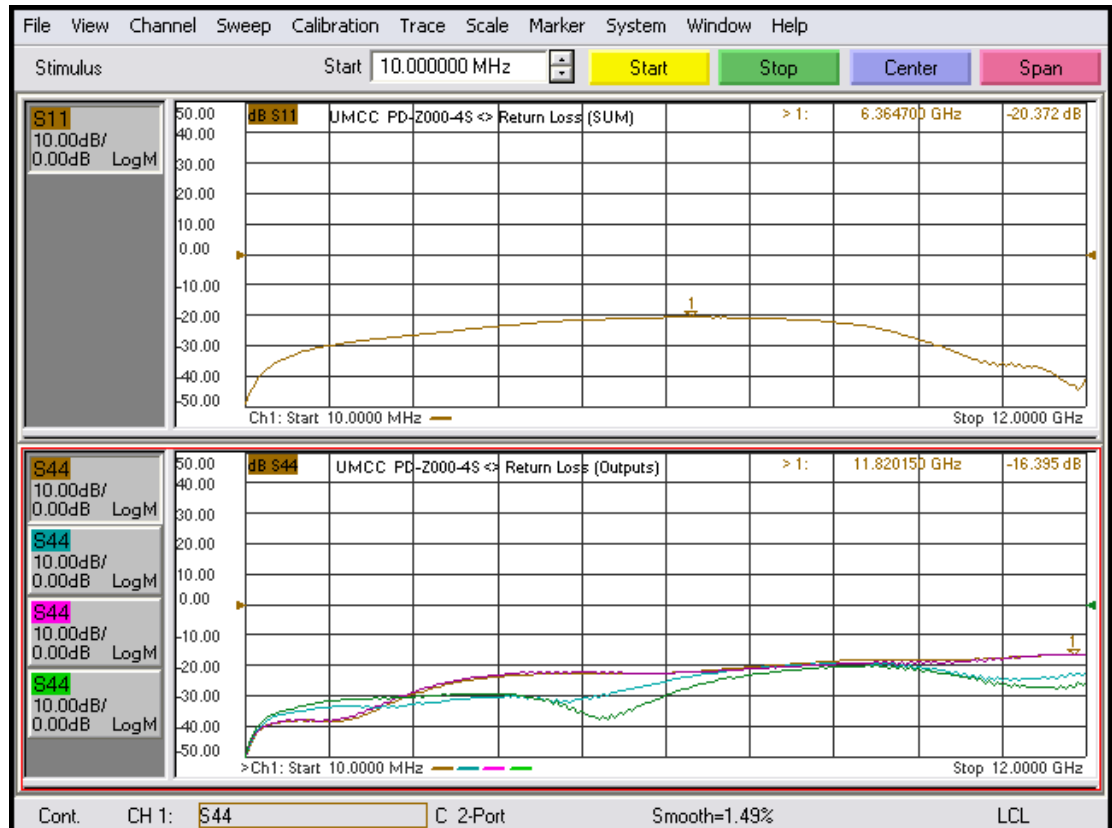

Model: PD-Z000-4S

-Insertion Loss

-VSWR

Model: PD-Z000-4S

-Phase Error