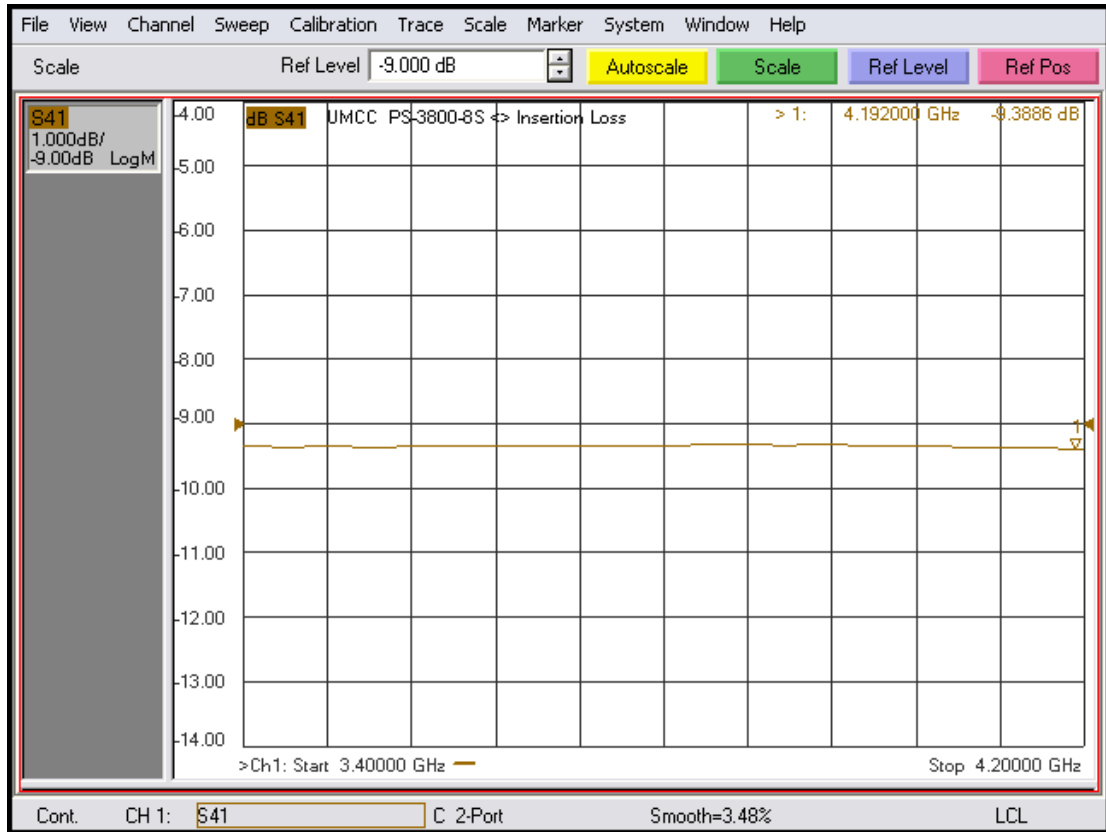

Model: PS-3800-8S

-Insertion Loss

-Return Loss

Model: PS-3800-8S

-Isolation

-Phase Error