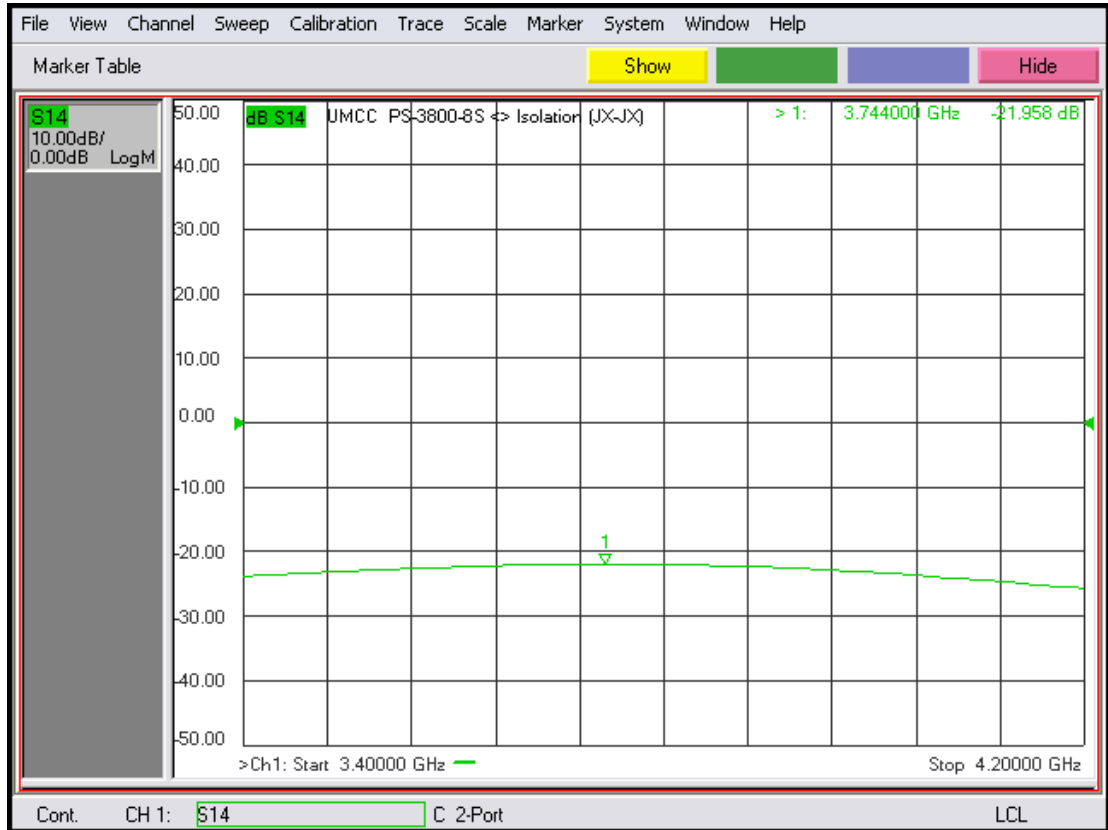

Model: PS-3800-8S

-Insertion Loss

-Return Loss

Model: PS-3800-8S

-Isolation

-Phase Error