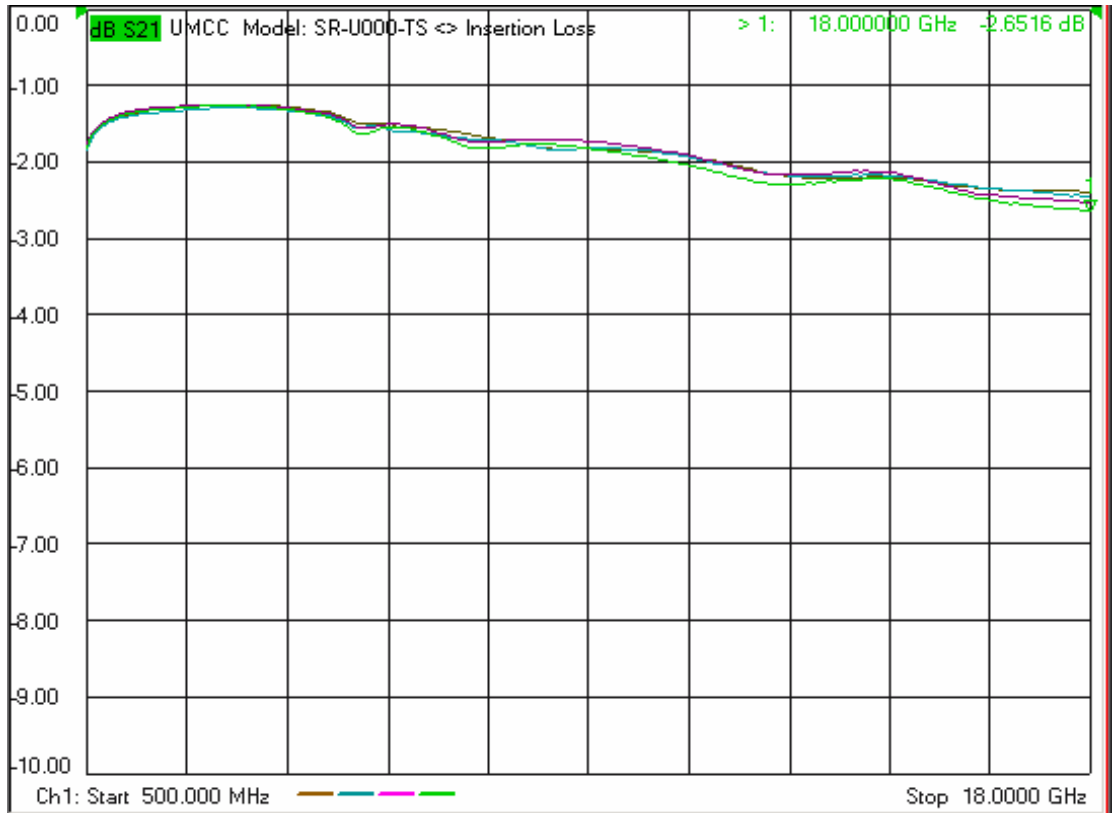

Model: SR-U000-TS

-Insertion Loss

-Return Loss

Model: SR-U000-TS

-Isolation