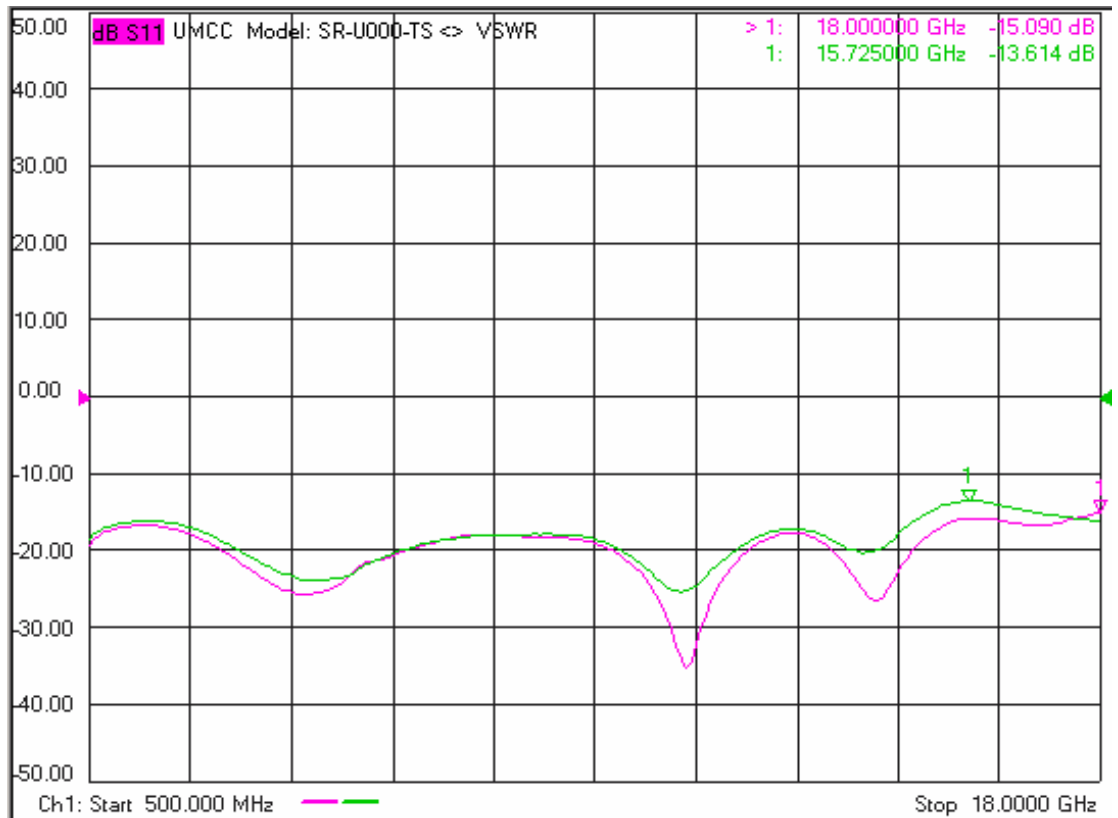

Model: SR-U000-TS

-Insertion Loss

-Return Loss

Model: SR-U000-TS

-Isolation