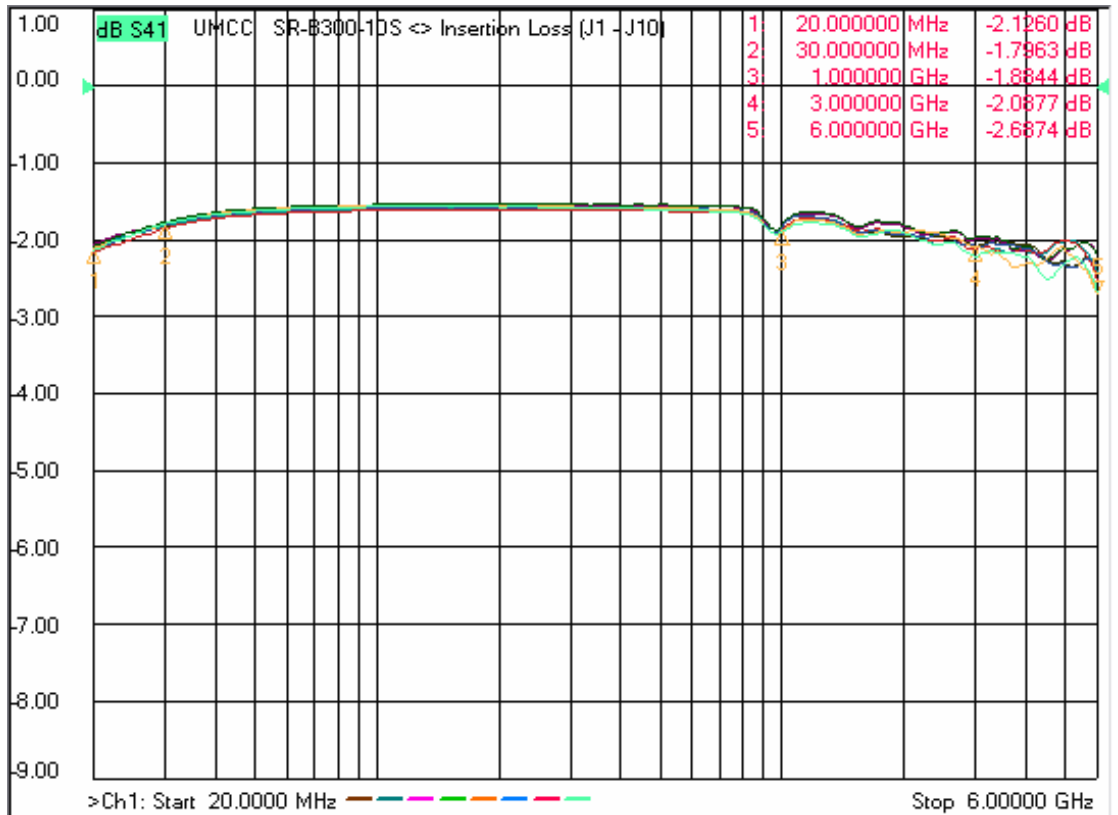

Model: SR-B300-10S

-Insertion Loss

-Return Loss

Model: SR-B300-10S

-Isolation