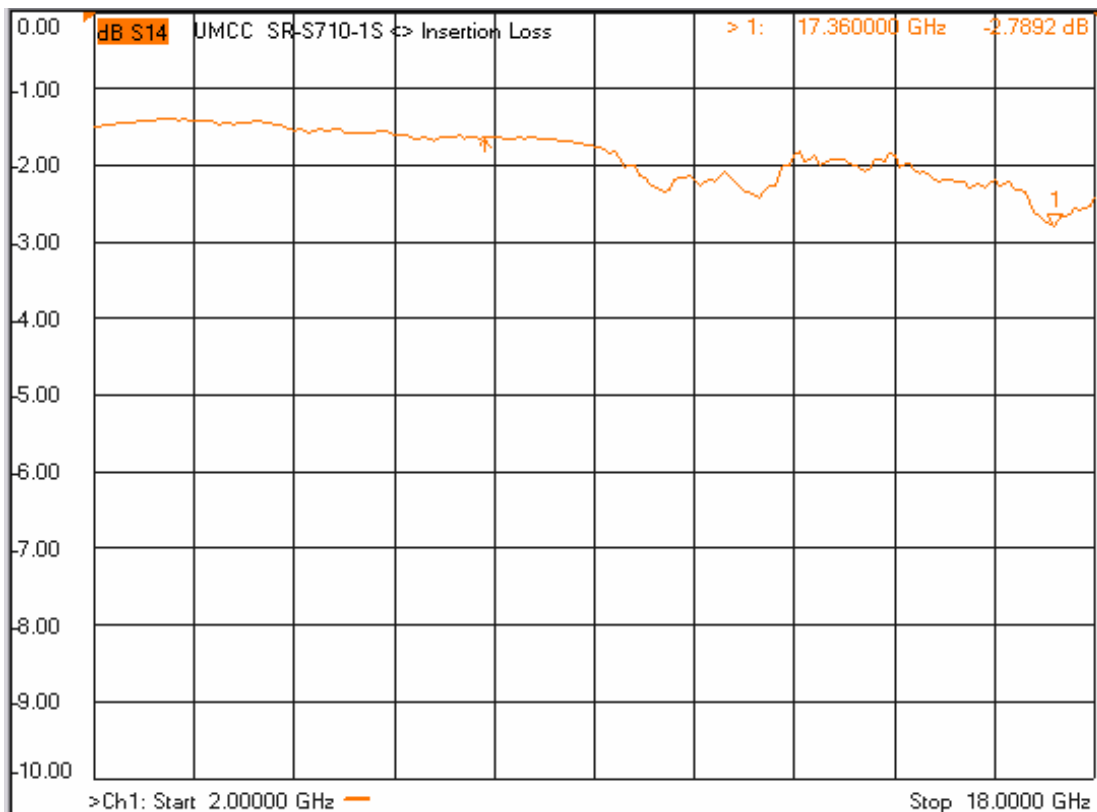

Model: SR-S710-1S

**-Insertion Loss**

**-Return Loss**

Model: SR-S710-1S

**-Isolation**

**- Switching Response**

ON time:	~ 65 ns
Rise time:	~ 25 ns
OFF time:	~ 35 ns
Fall time:	~ 11 ns