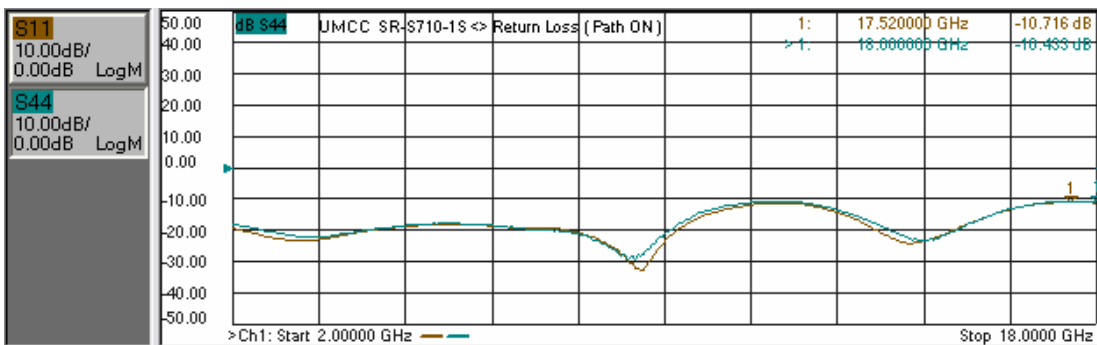

Model: SR-S710-1S

**-Insertion Loss**

**-Return Loss**

Model: SR-S710-1S

**-Isolation**

**- Switching Response**

ON time:	~ 65 ns
Rise time:	~ 25 ns
OFF time:	~ 35 ns
Fall time:	~ 11 ns