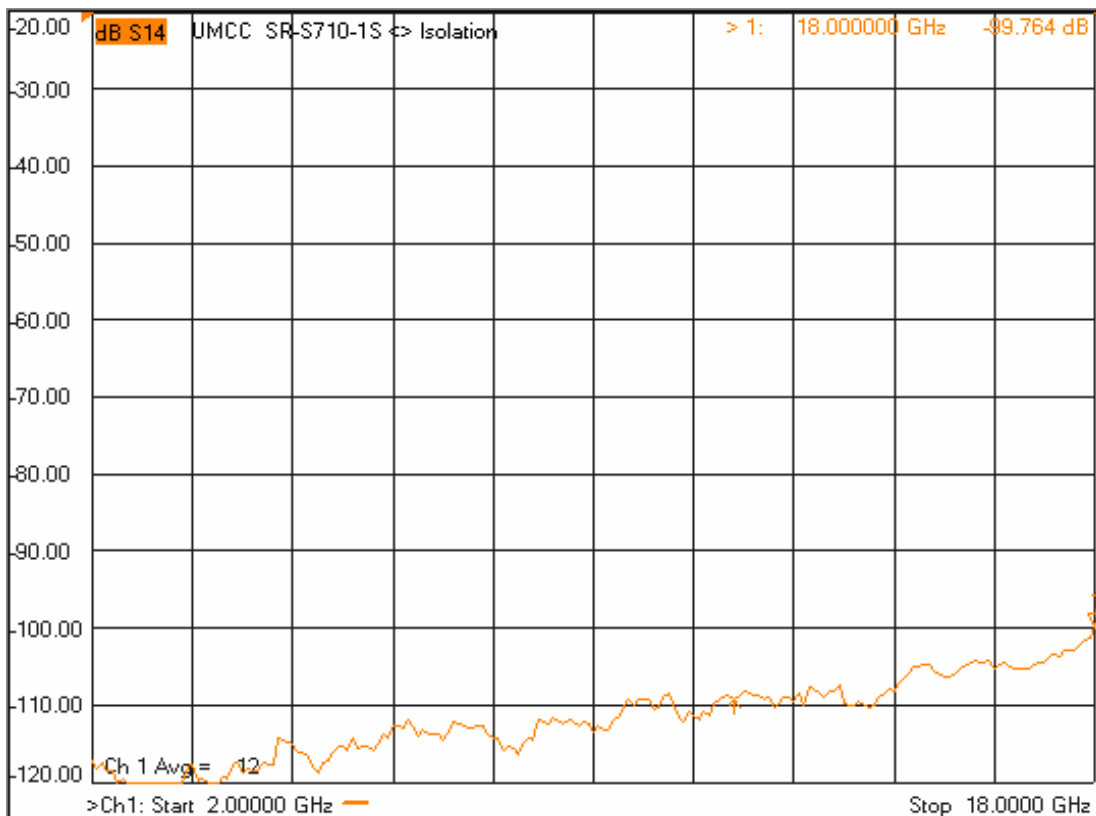

Model: SR-S710-1S

**-Insertion Loss**

**-Return Loss**

Model: SR-S710-1S

**-Isolation**

**- Switching Response**

ON time:	~ 65 ns
Rise time:	~ 25 ns
OFF time:	~ 35 ns
Fall time:	~ 11 ns