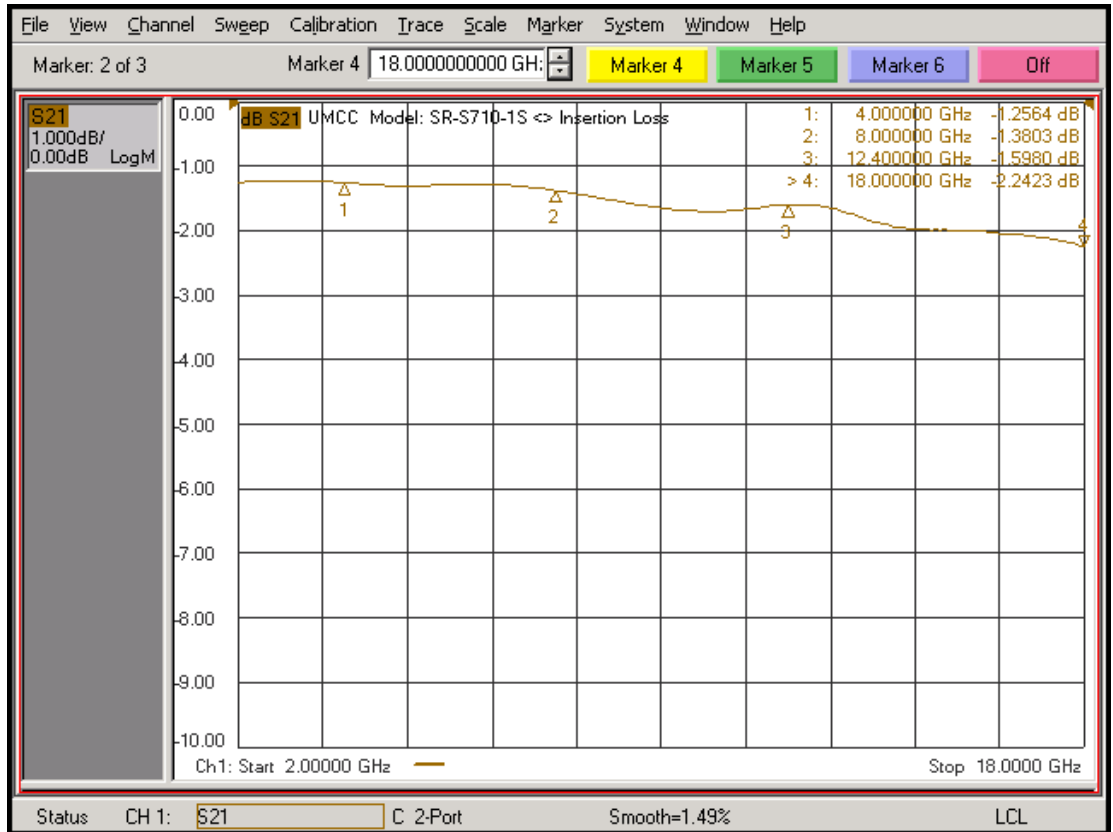

-Insertion Loss

-VSWR

Model: SR-S710-1S

-Isolation