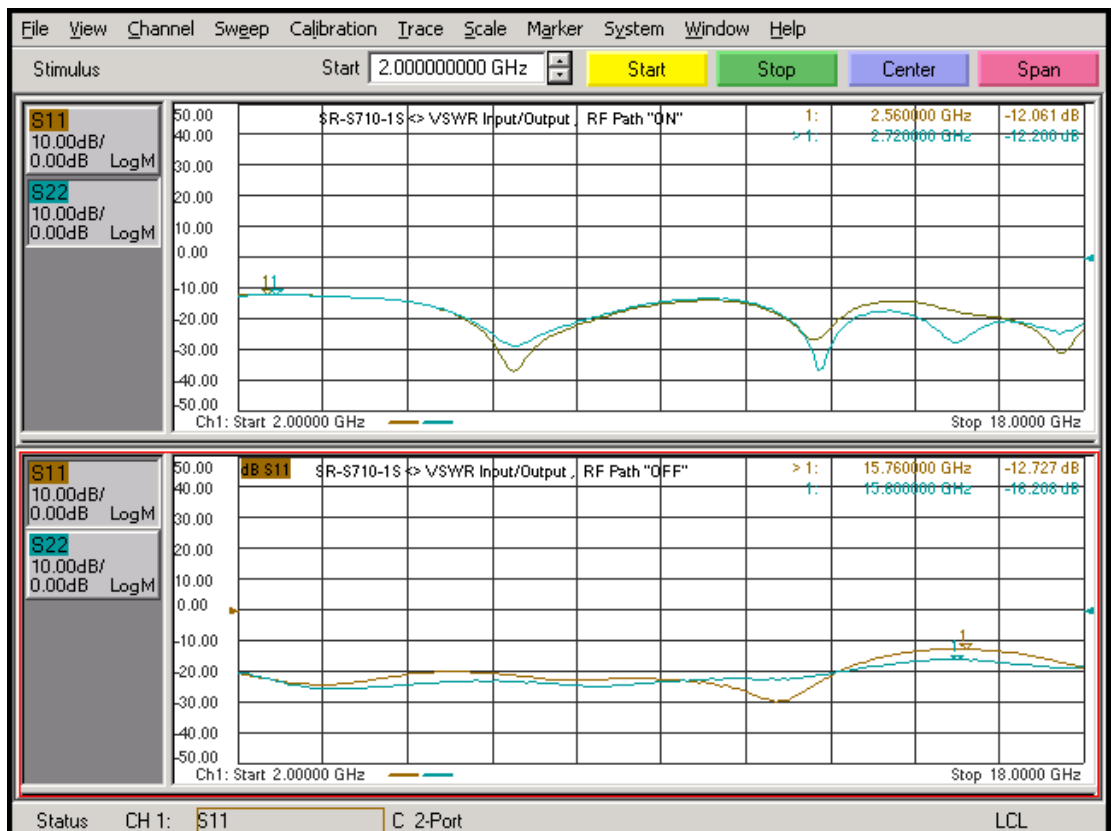

-Insertion Loss

-VSWR

Model: SR-S710-1S

-Isolation