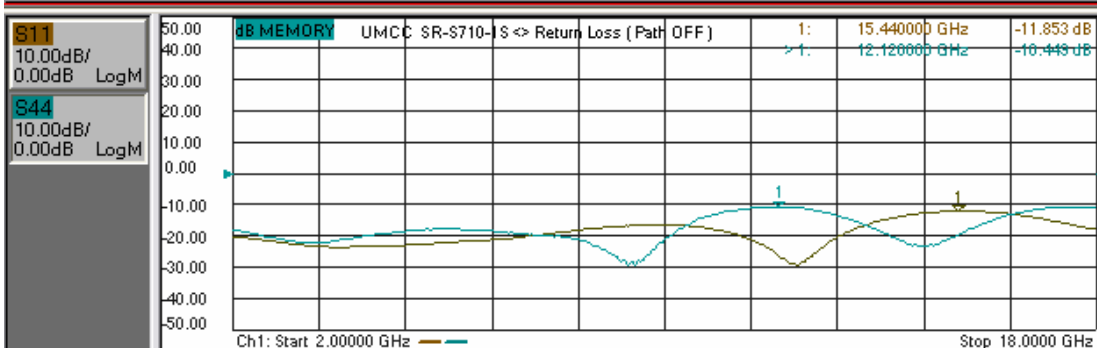

Model: SR-S710-1S

**-Insertion Loss**

**-Return Loss**

Model: SR-S710-1S

**-Isolation**

**- Switching Response**

ON time:	~ 65 ns
Rise time:	~ 25 ns
OFF time:	~ 35 ns
Fall time:	~ 11 ns