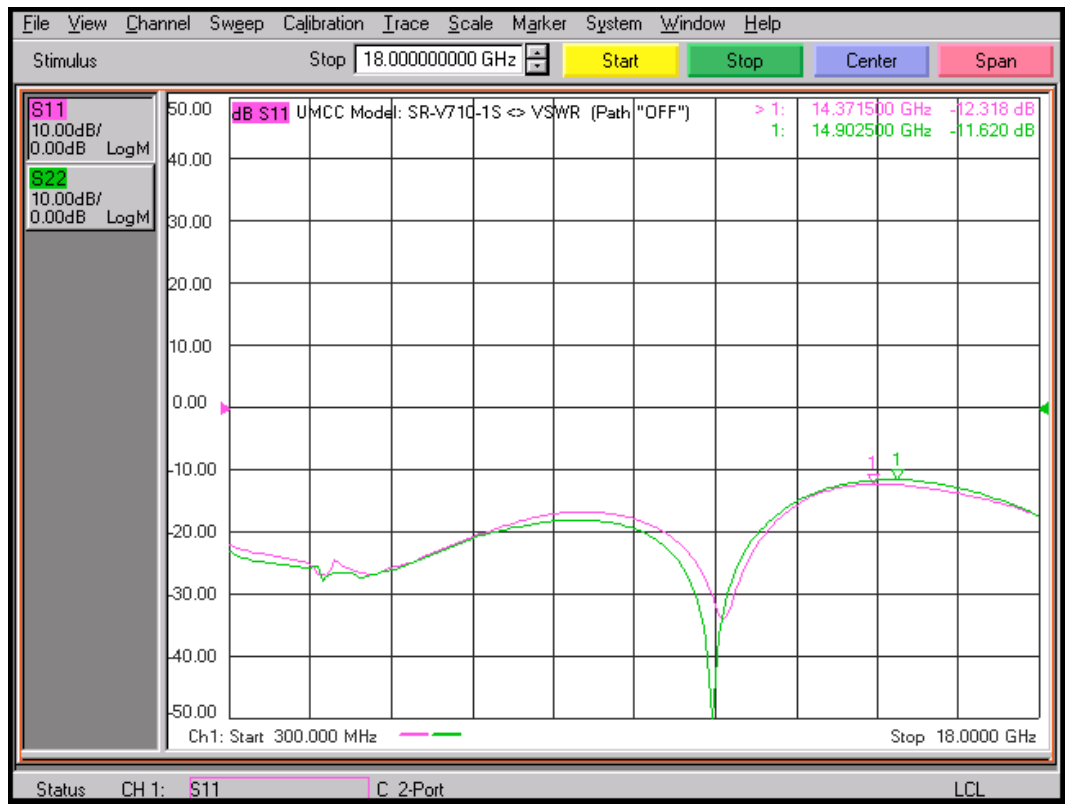

Model: SR-V710-1S

-Insertion Loss

-VSWR (RF "ON")

Model: SR-V710-1S

-VSWR (RF “OFF”)

-Isolation