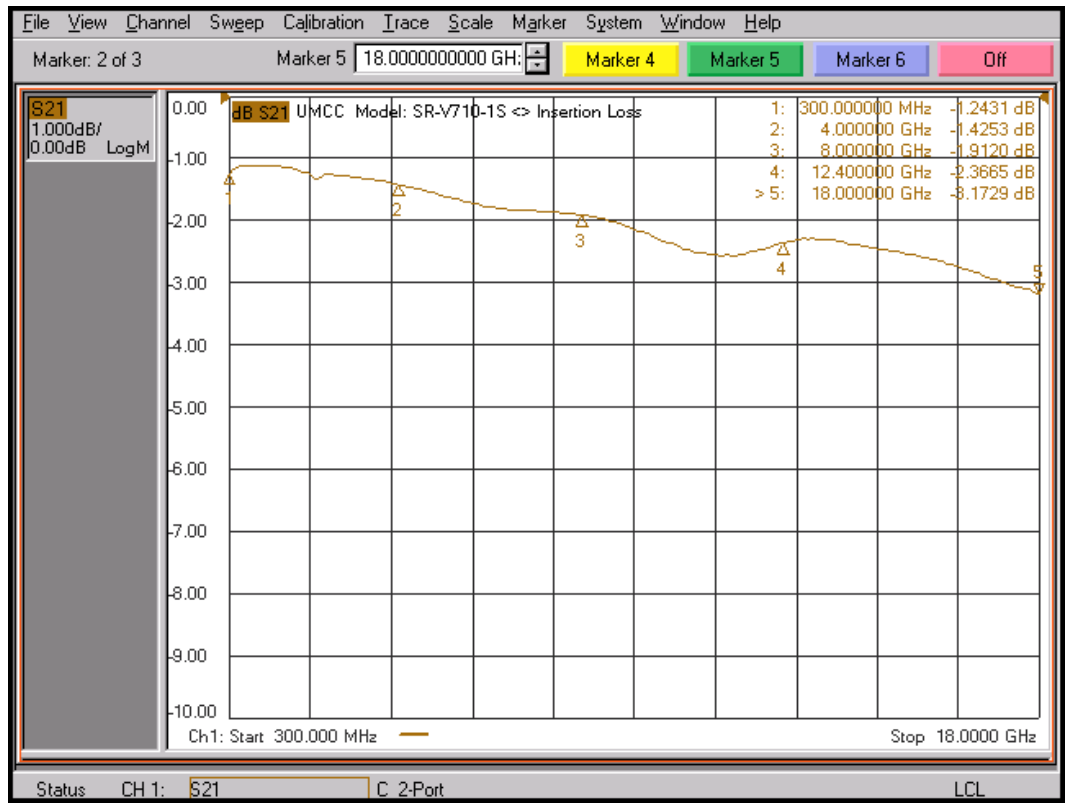

Model: SR-V710-1S

-Insertion Loss

-VSWR (RF "ON")

Model: SR-V710-1S

-VSWR (RF “OFF”)

-Isolation