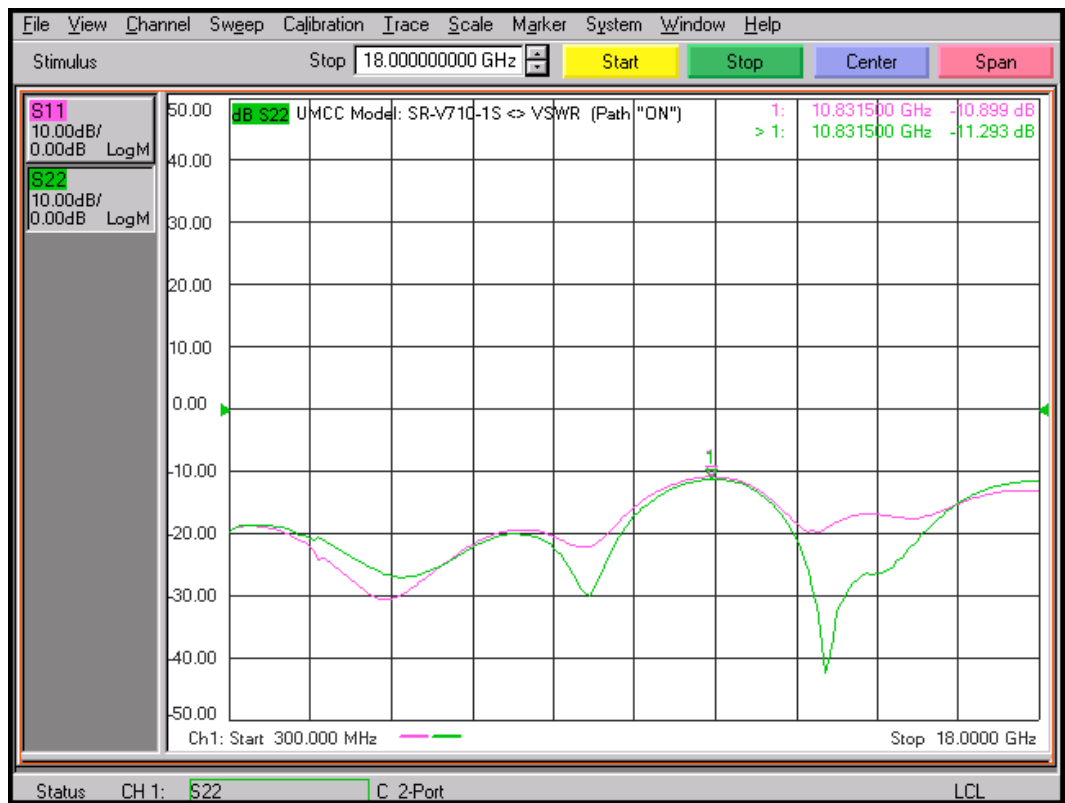

Model: SR-V710-1S

-Insertion Loss

-VSWR (RF "ON")

Model: SR-V710-1S

-VSWR (RF “OFF”)

-Isolation