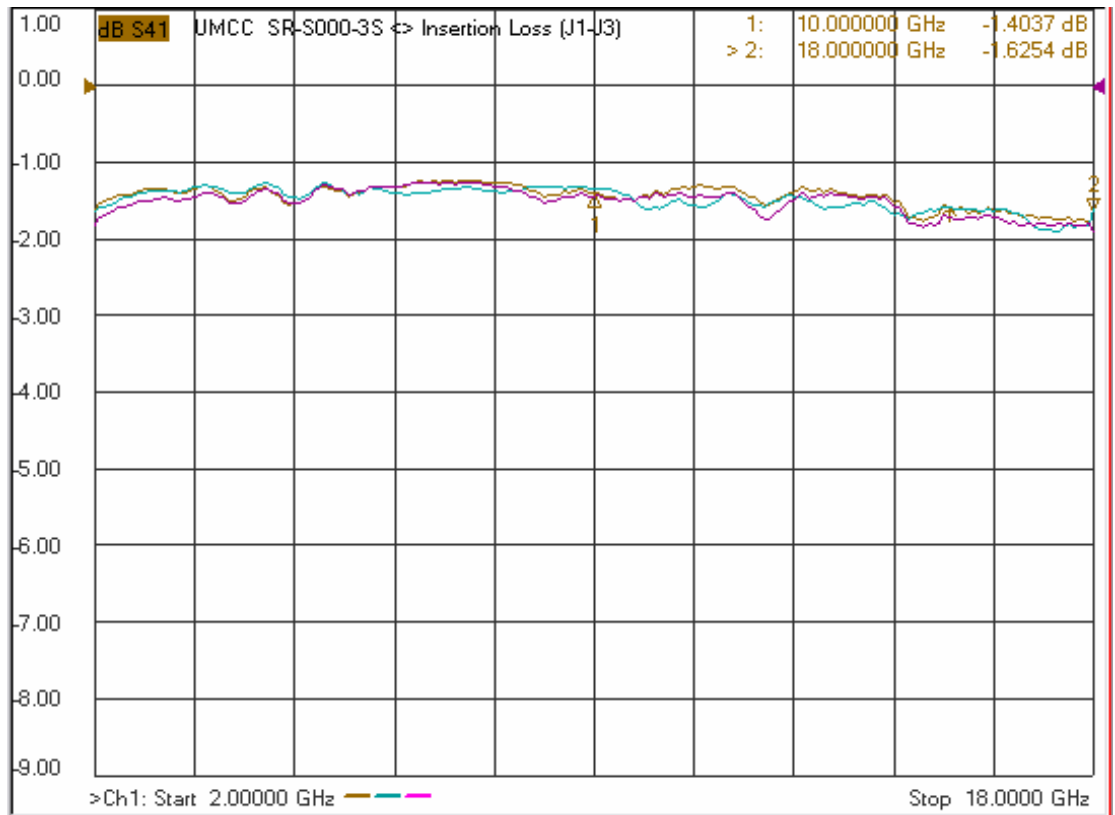

Model: SR-S000-3S

-Insertion Loss

-Return Loss

Model: SR-S000-3S

-Isolation