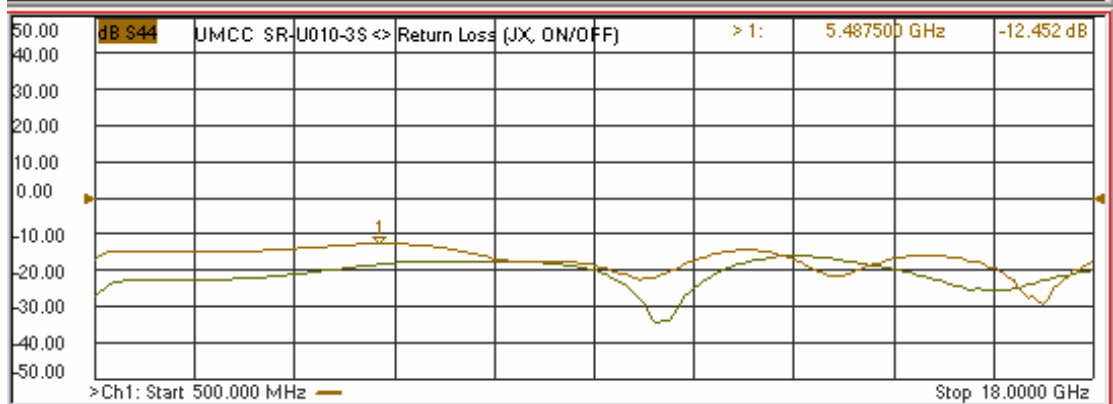

**Model: SR-U010-3S**

**-Insertion Loss**

**-Return Loss**

-Isolation