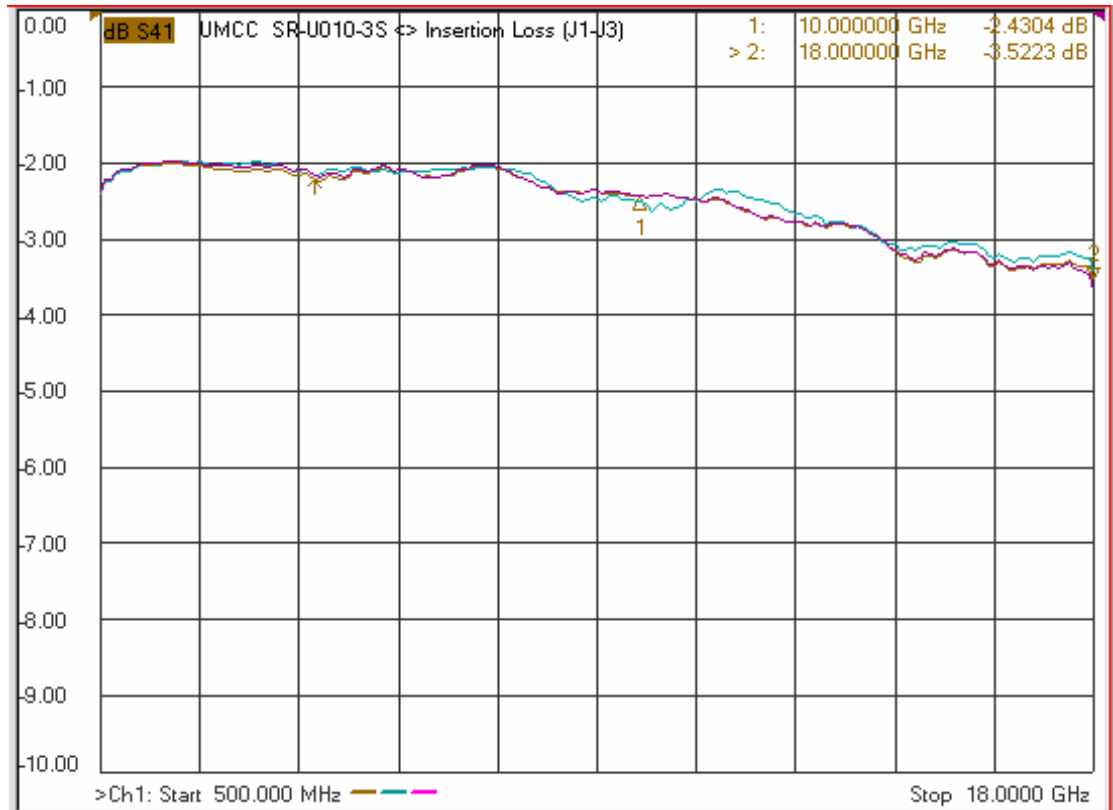

**Model: SR-U010-3S**

**-Insertion Loss**

**-Return Loss**

-Isolation