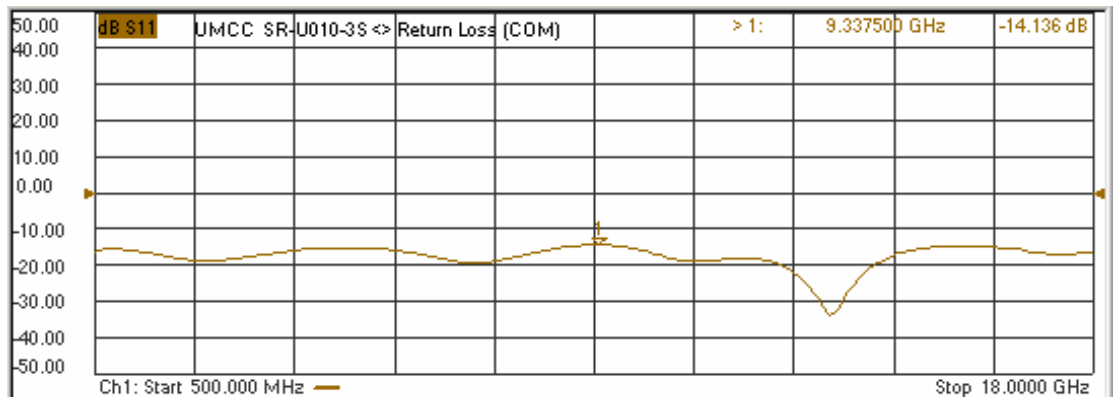

**Model: SR-U010-3S**

**-Insertion Loss**

**-Return Loss**

-Isolation