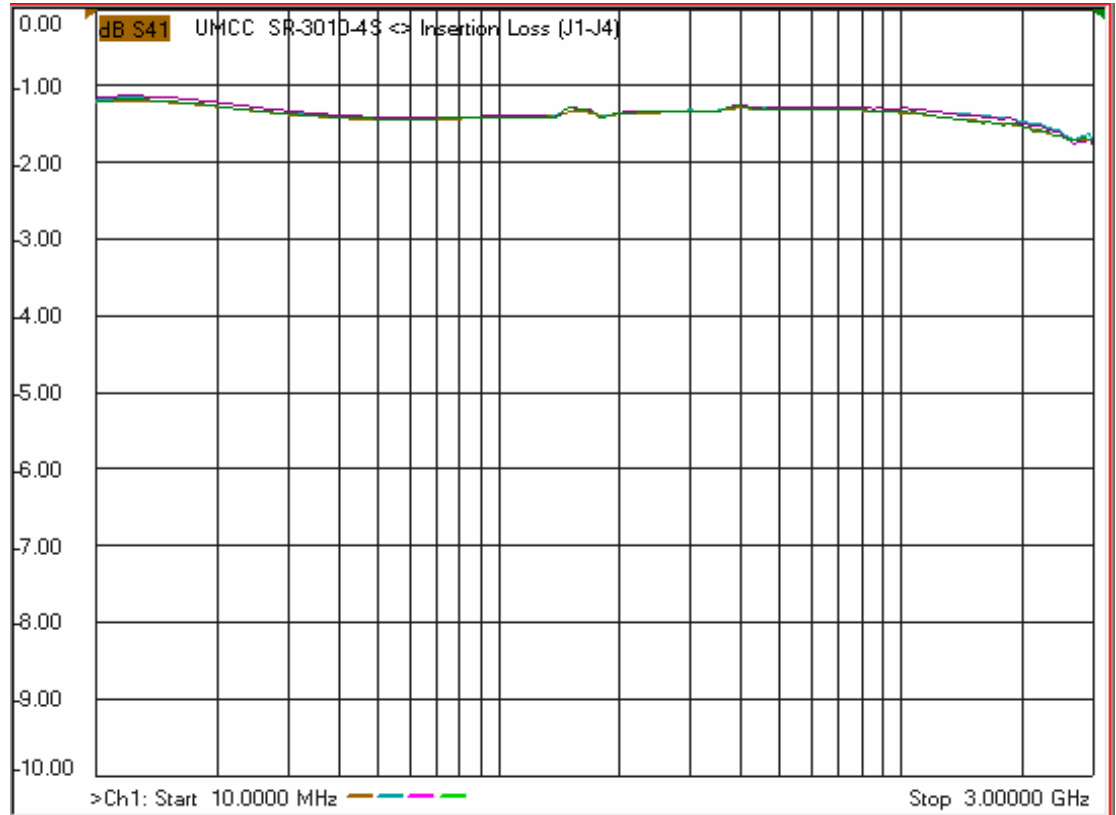

Model: SR-3010-4S

**-Insertion Loss**

**-Return Loss**

Model: SR-3010-4S

-Isolation