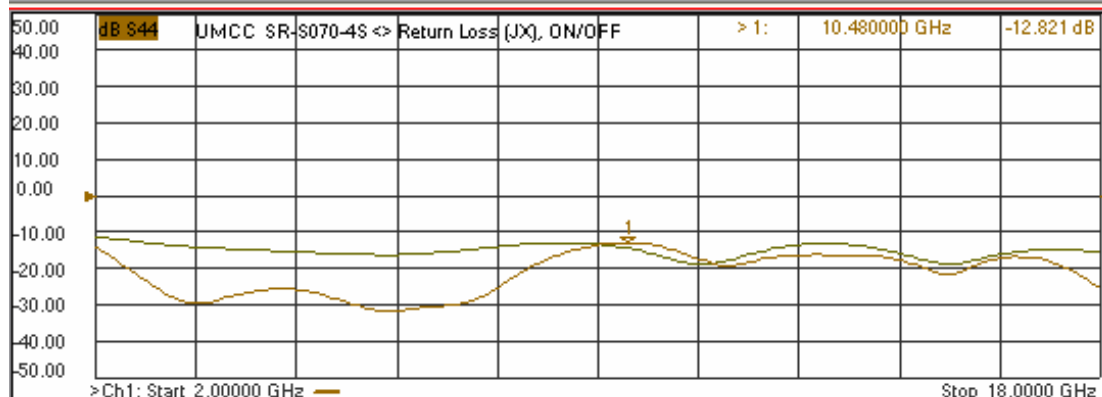

Model: SR-S070-4S

-Insertion Loss

-Return Loss

Model: SR-S070-4S

-Isolation