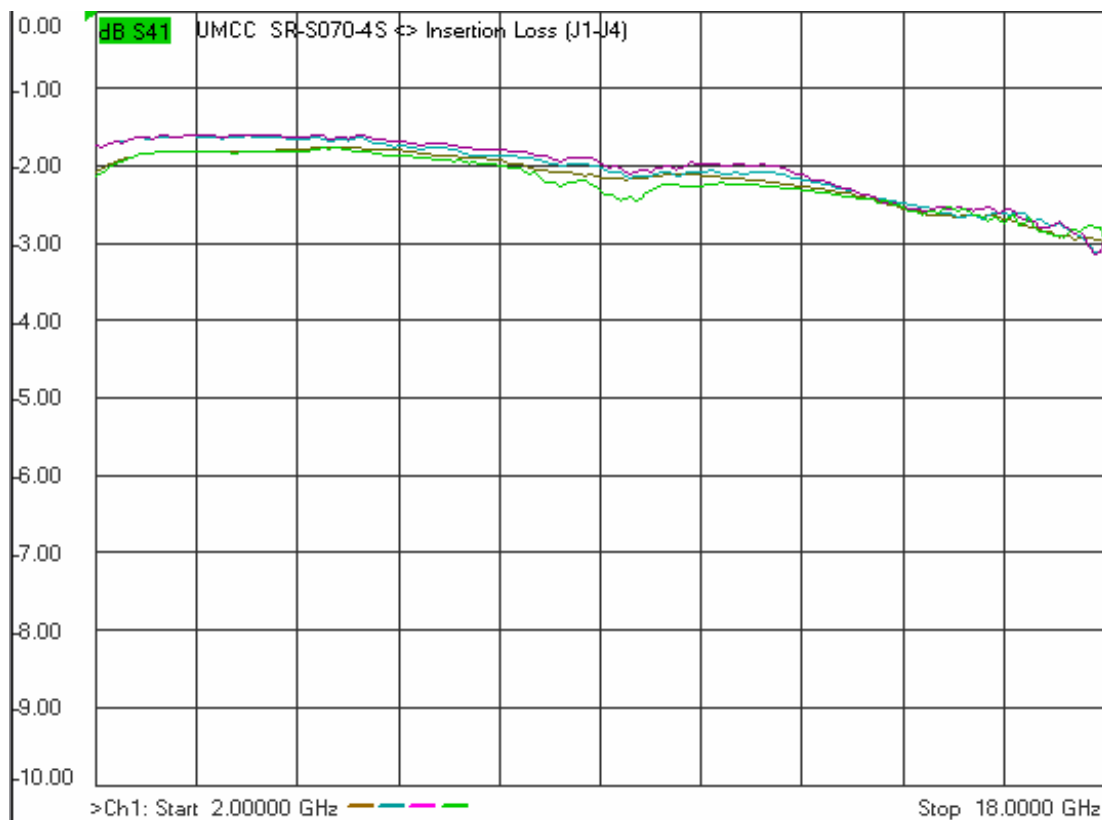

Model: SR-S070-4S

-Insertion Loss

-Return Loss

Model: SR-S070-4S

-Isolation