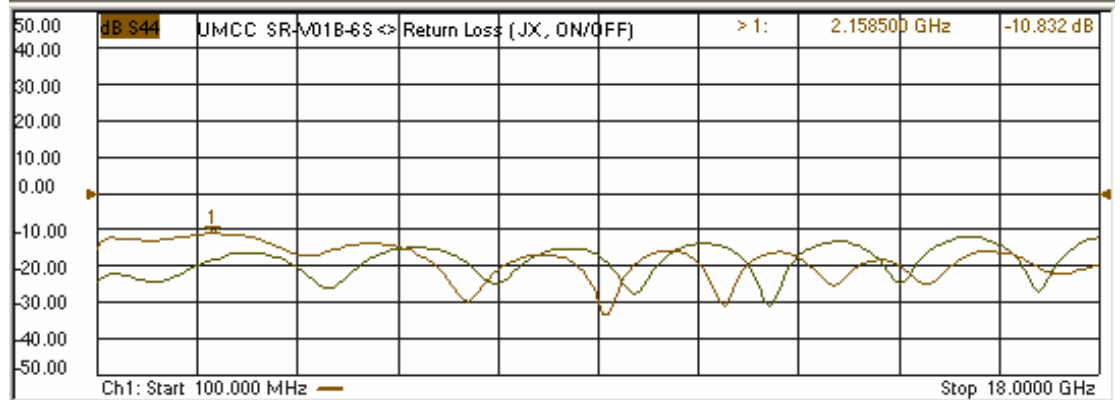

Model: SR-V01B-6S

-Insertion Loss

-Return Loss

Model: SR-V01B-6S

-Isolation

- Switching Response

ON time:	~ 200 ns
Rise time:	~ 140 ns
OFF time:	~ 150 ns
Fall time:	~ 110 ns