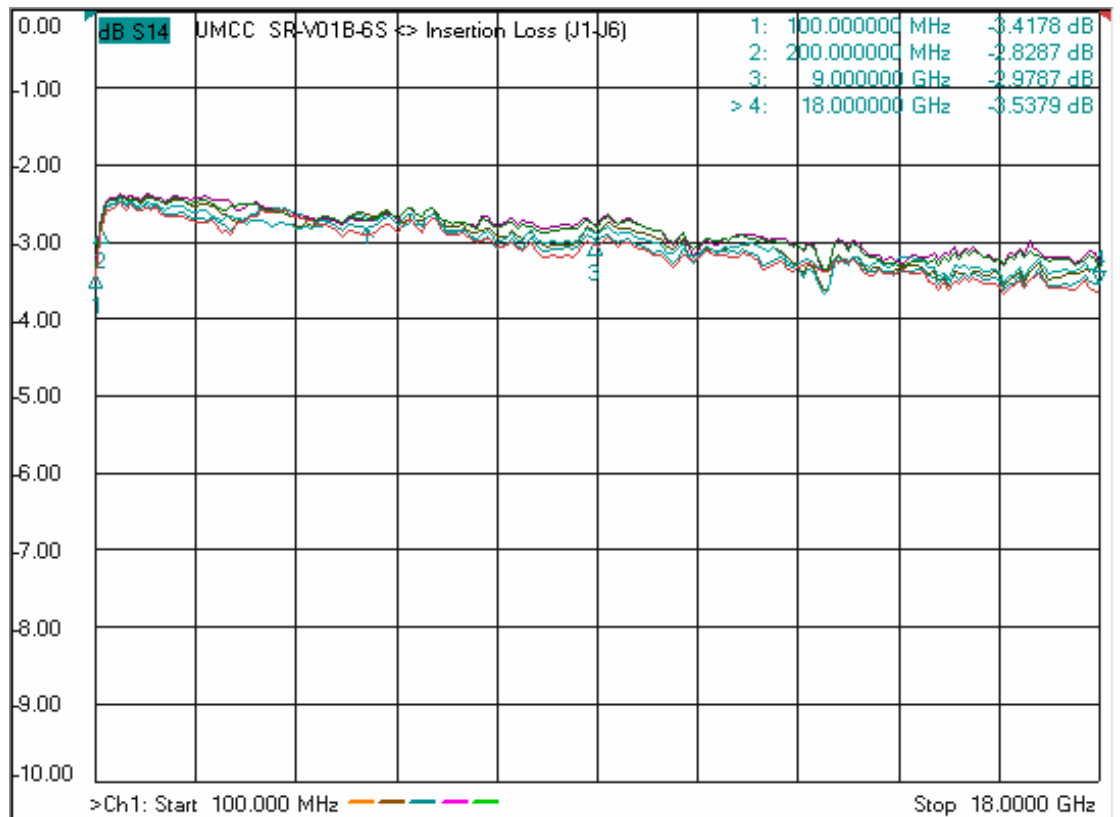

Model: SR-V01B-6S

-Insertion Loss

-Return Loss

Model: SR-V01B-6S

-Isolation

- Switching Response

ON time:	~ 200 ns
Rise time:	~ 140 ns
OFF time:	~ 150 ns
Fall time:	~ 110 ns