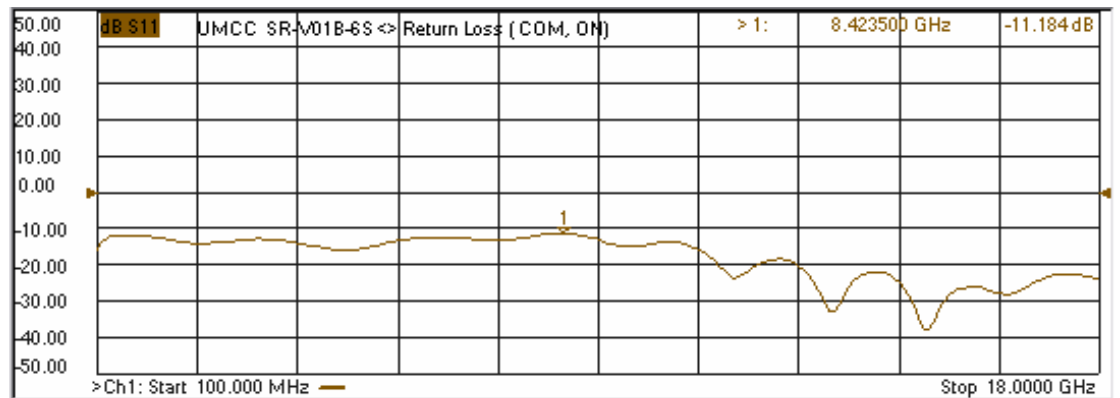

Model: SR-V01B-6S

-Insertion Loss

-Return Loss

Model: SR-V01B-6S

-Isolation

- Switching Response

ON time:	~ 200 ns
Rise time:	~ 140 ns
OFF time:	~ 150 ns
Fall time:	~ 110 ns