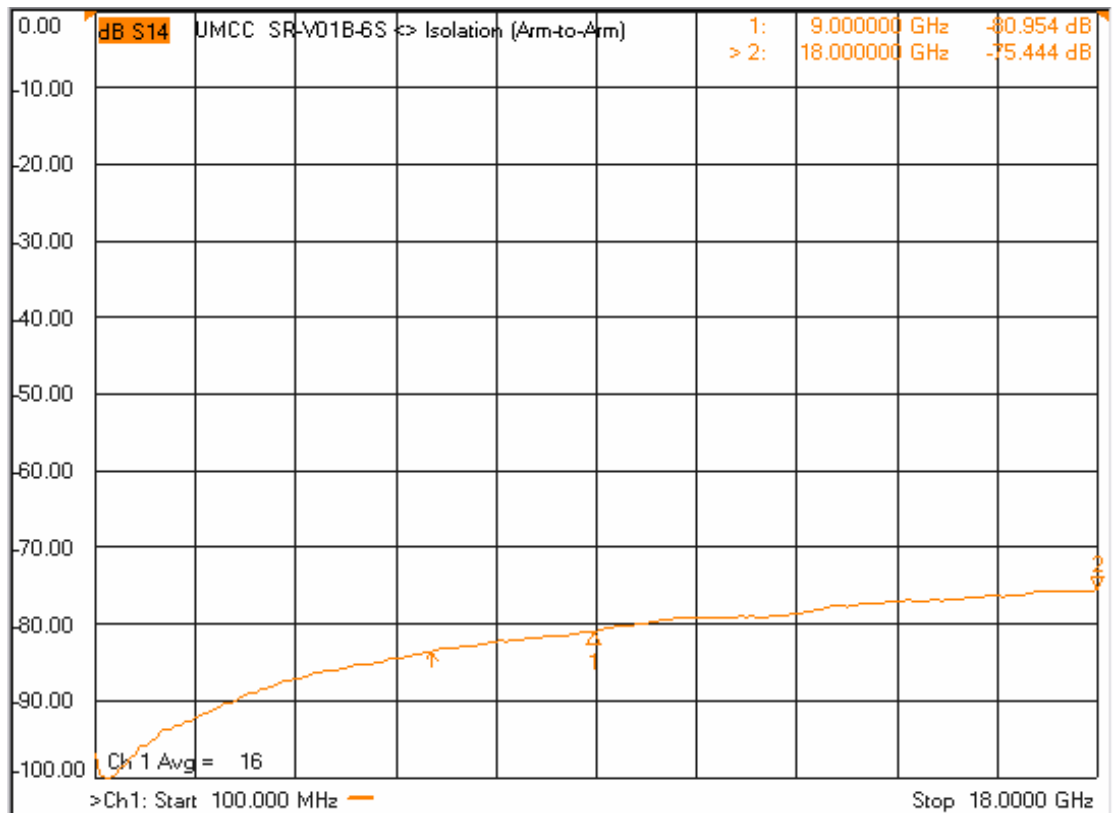

Model: SR-V01B-6S

-Insertion Loss

-Return Loss

Model: SR-V01B-6S

-Isolation

- Switching Response

ON time:	~ 200 ns
Rise time:	~ 140 ns
OFF time:	~ 150 ns
Fall time:	~ 110 ns